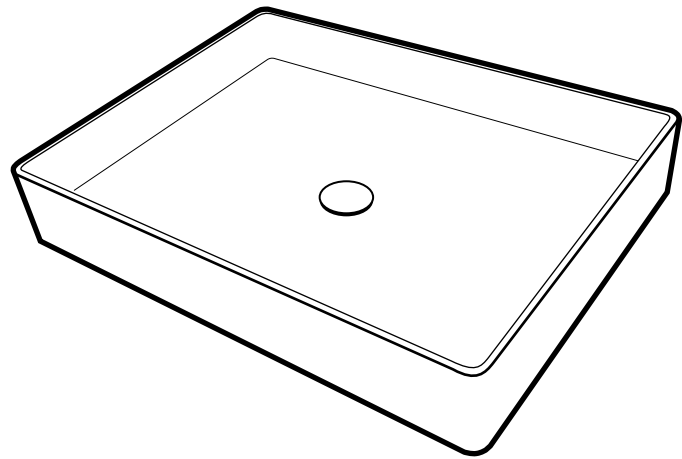

Installation notes

- It is recommended that the installation of this product be done by a professional plumber.
- Before installation, remove your new washbasin and carefully inspect it for damage. Return the washbasin to its packaging until you are ready to install it.
- This washbasin does not have an overflow and may require a specific type of drain. The nut on the drain pipe will secure the washbasin to the drain hole ($\text{Ø}1.7\text{in}$) in the countertop
- Product rests on countertop. Consider height when designing installation. The countertop must be flat. We recommend the use of a bead of clear silicone to seal in-between the underside edge of the washbasin and countertop.
- Choose a faucet that will provide adequate clearance. We recommend the use of a Karran faucet.

Features

- Made from quartz composite
- Anti-bacterial protection
- Above the counter installation
- 23.63 x 17.72 inches

Technical Information

- Bathroom fixture
- Basin area: 23.00 x 17.25 inches
- Water depth: 3.25 inches
- Drain hole: Ø 1.7 inches