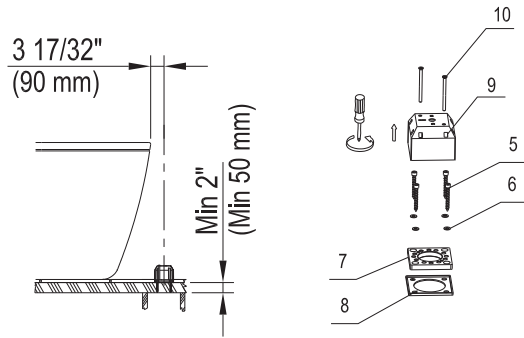

Karran®

INSTALLATION GUIDE

Models: KBF650BC
KBF650G
KBF650GG
KBG650SS

** Denotes faucet component color options:

SS - Spot Free Stainless steel
GG - Gunmetal Grey
BC - Brushed Copper
G - Gold

The Component List	Qty.
1.Main body	1
2.Decorative cover	1
3.Screw	2
4.Spring gasket	2
5.Self-tapping screw	4
6.Gasket	4
7.Fixing plate	1
8.Rubber washer	1
9.Plastic guard	1
10.Bolt	2
11.Allen Wrench	1

①

②

INSTALLATION GUIDE

STEP 1

1. After adjusting the mixer to correct direction, remove the bolts(10), plastic guard(9), gaskets(6), self-tapping screws(5) from the fixing plate(7).

STEP 2

2. Use the fixing plate(7) for positioning, make drilling marks and drill 4-Ø4 hole at the mounting plate, fix the rubber washer and fixing plate(7) with the self-tapping screws (5) and gaskets(6).

③

INSTALLATION GUIDE

STEP 3

3. Fix the plastic guard(9) onto the fixing plate(7) with the bolts(10) using a screwdriver.

STEP 4

4. Attach hot and cold water lines. After tightness testing, fix the main body(1) by tightening the screws(3) with the Allen wrench(11).

No.	Description	Finishes/colors	Item No.
1.	Aerator Key		50020104200
2.	Aerator		50050044224
3.	Spout	BC,G,SS,GG	300100464**
4.	Main Body	BC,G,SS,GG	100101924**
5.	35A Cartridge		20060003200
6.	Nut		40060120252
7.	Cap	BC,G,SS,GG	500100720**
8.	Handle	BC,G,SS,GG	200100158**
9.	Support Pipe	BC,G,SS,GG	500201113**
10.	Decorative cover	BC,G,SS,GG	500101901**
11.	Screw		50060041300
12.	Waterline		50040224426
13.	Waterline		50040224421
14.	Self-tapping Screw		50060041200
15.	Fixing Plate		50020099352
16.	Rubber Washer		70020052730
17.	Bolt		50060035300
18.	Plastic Guard		70030066129
19.	Hex Wrench		50060003700