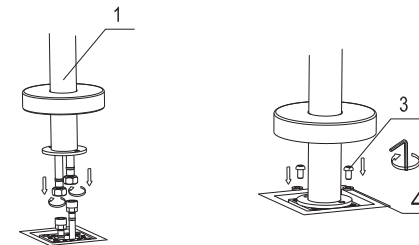

①

②

INSTALLATION GUIDE

STEP 1

1. After adjusting the mixer to correct direction, remove the bolts(10), plastic guard(9), gaskets(6), self-tapping screws(5) from the fixing plate(7).

STEP 2

2. Use the fixing plate(7) for positioning, make drilling marks and drill 4-Ø4 hole at the mounting plate, fix the rubber washer and fixing plate(7) with the self-tapping screws (5) and gaskets(6).

③

INSTALLATION GUIDE

STEP 3

3. Fix the plastic guard(9) onto the fixing plate(7) with the bolts(10) using a screwdriver.

STEP 4

4. Attach hot and cold water lines. After tightness testing, fix the main body(1) by tightening the screws(3) with the Allen wrench(11).

④

STEP 5

5. Check for leakage after installation. Finally, push down the decorative cover(2) close to the floor.

How to operate the handle:

- 1) Open the handle lever to turn water on, push to turn off.
- 2) Turn the handle lever to the left to increase hot water flow with higher water temperature, while lower the water temperature by operating reversely.

No.	Description	Finishes/colors	Item No.
1.	Aerator Key		50020104200
2.	Aerator		50050044224
3.	Spout	BC,G,SS,GG	300100464**
4.	Main Body	BC,G,SS,GG	100101924**
5.	35A Cartridge		20060003200
6.	Nut		40060120252
7.	Cap	BC,G,SS,GG	500100720**
8.	Handle	BC,G,SS,GG	200100158**
9.	Support Pipe	BC,G,SS,GG	500201113**
10.	Decorative cover	BC,G,SS,GG	500101901**
11.	Screw		50060041300
12.	Waterline		50040224426
13.	Waterline		50040224421
14.	Self-tapping Screw		50060041200
15.	Fixing Plate		50020099352
16.	Rubber Washer		70020052730
17.	Bolt		50060035300
18.	Plastic Guard		70030066129
19.	Hex Wrench		50060003700