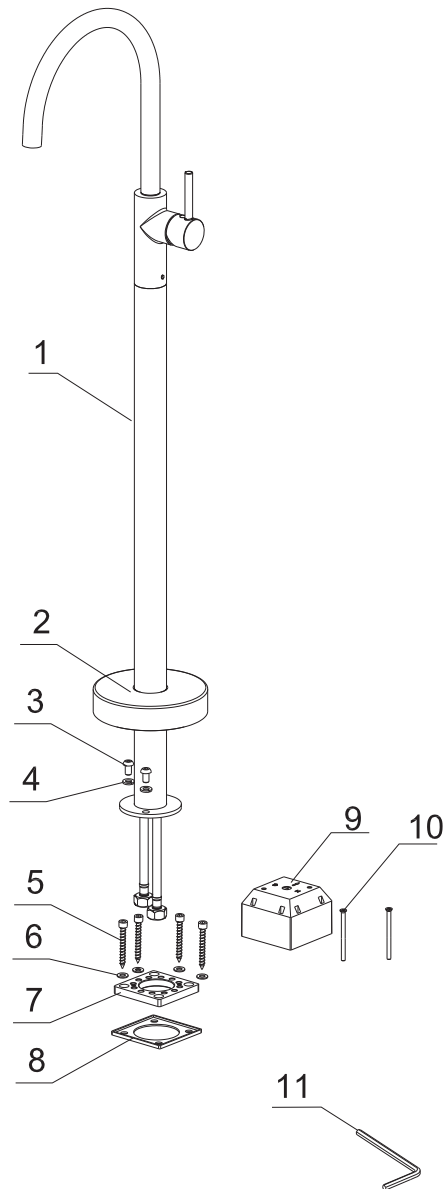

Karran®

INSTALLATION GUIDE

Models: KBF650BC
KBF650G
KBF650GG
KBG650SS

** Denotes faucet component color options:

SS - Spot Free Stainless steel
GG - Gunmetal Grey
BC - Brushed Copper
G - Gold

The Component List	Qty.
1.Main body	1
2.Decorative cover	1
3.Screw	2
4.Spring gasket	2
5.Self-tapping screw	4
6.Gasket	4
7.Fixing plate	1
8.Rubber washer	1
9.Plastic guard	1
10.Bolt	2
11.Allen Wrench	1

①

②

INSTALLATION GUIDE

STEP 1

1. After adjusting the mixer to correct direction, remove the bolts(10), plastic guard(9), gaskets(6), self-tapping screws(5) from the fixing plate(7).

STEP 2

2. Use the fixing plate(7) for positioning, make drilling marks and drill 4-Ø4 hole at the mounting plate, fix the rubber washer and fixing plate(7) with the self-tapping screws (5) and gaskets(6).

③

INSTALLATION GUIDE

STEP 3

3. Fix the plastic guard(9) onto the fixing plate(7) with the bolts(10) using a screwdriver.

STEP 4

4. Attach hot and cold water lines. After tightness testing, fix the main body(1) by tightening the screws(3) with the Allen wrench(11).

No.	Description	Finishes/colors	Item No.
1.	Aerator Key		50020104200
2.	Aerator		50050044224
3.	Spout	BC,G,SS,GG	300100464**
4.	Main Body	BC,G,SS,GG	100101924**
5.	35A Cartridge		20060003200
6.	Nut		40060120252
7.	Cap	BC,G,SS,GG	500100720**
8.	Handle	BC,G,SS,GG	200100158**
9.	Support Pipe	BC,G,SS,GG	500201113**
10.	Decorative cover	BC,G,SS,GG	500101901**
11.	Screw		50060041300
12.	Waterline		50040224426
13.	Waterline		50040224421
14.	Self-tapping Screw		50060041200
15.	Fixing Plate		50020099352
16.	Rubber Washer		70020052730
17.	Bolt		50060035300
18.	Plastic Guard		70030066129
19.	Hex Wrench		50060003700