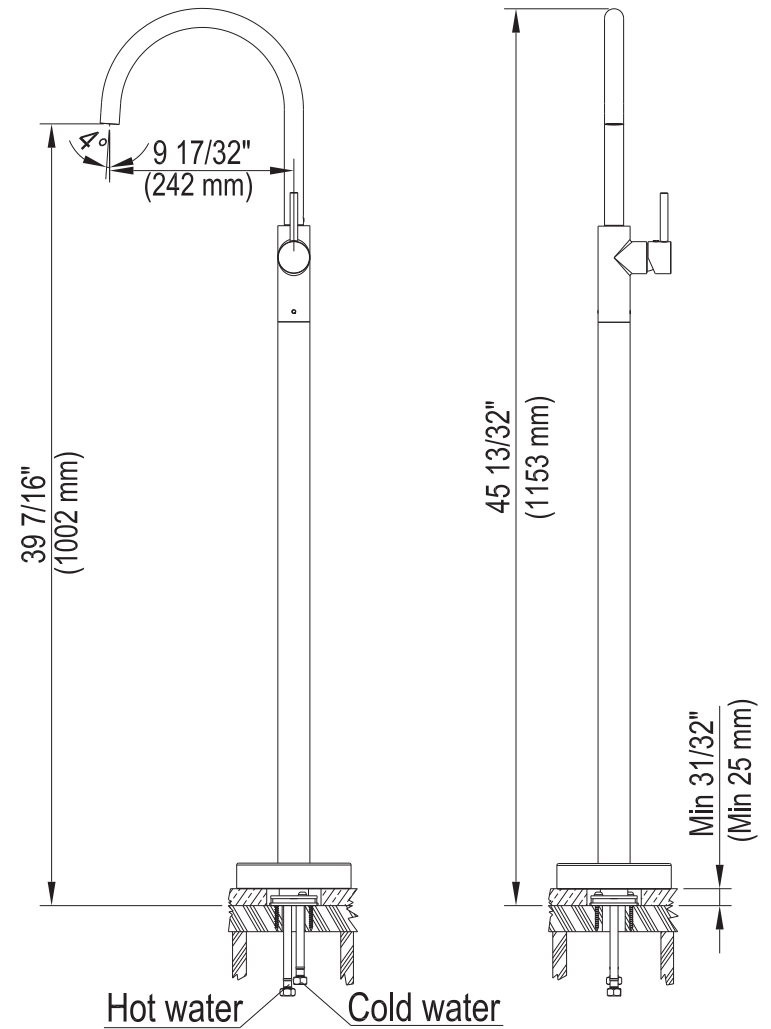

Karran®

INSTALLATION GUIDE

Models: KBF650BC
KBF650G
KBF650GG
KBG650SS

** Denotes faucet component color options:

SS - Spot Free Stainless steel
GG - Gunmetal Grey
BC - Brushed Copper
G - Gold

The Component List	Qty.
1.Main body	1
2.Decorative cover	1
3.Screw	2
4.Spring gasket	2
5.Self-tapping screw	4
6.Gasket	4
7.Fixing plate	1
8.Rubber washer	1
9.Plastic guard	1
10.Bolt	2
11.Allen Wrench	1

①

②

INSTALLATION GUIDE

STEP 1

1. After adjusting the mixer to correct direction, remove the bolts(10), plastic guard(9), gaskets(6), self-tapping screws(5) from the fixing plate(7).

STEP 2

2. Use the fixing plate(7) for positioning, make drilling marks and drill 4-Ø4 hole at the mounting plate, fix the rubber washer and fixing plate(7) with the self-tapping screws (5) and gaskets(6).

③

INSTALLATION GUIDE

STEP 3

3. Fix the plastic guard(9) onto the fixing plate(7) with the bolts(10) using a screwdriver.

STEP 4

4. Attach hot and cold water lines. After tightness testing, fix the main body(1) by tightening the screws(3) with the Allen wrench(11).

No.	Description	Finishes/colors	Item No.
1.	Aerator Key		50020104200
2.	Aerator		50050044224
3.	Spout	BC,G,SS,GG	300100464**
4.	Main Body	BC,G,SS,GG	100101924**
5.	35A Cartridge		20060003200
6.	Nut		40060120252
7.	Cap	BC,G,SS,GG	500100720**
8.	Handle	BC,G,SS,GG	200100158**
9.	Support Pipe	BC,G,SS,GG	500201113**
10.	Decorative cover	BC,G,SS,GG	500101901**
11.	Screw		50060041300
12.	Waterline		50040224426
13.	Waterline		50040224421
14.	Self-tapping Screw		50060041200
15.	Fixing Plate		50020099352
16.	Rubber Washer		70020052730
17.	Bolt		50060035300
18.	Plastic Guard		70030066129
19.	Hex Wrench		50060003700