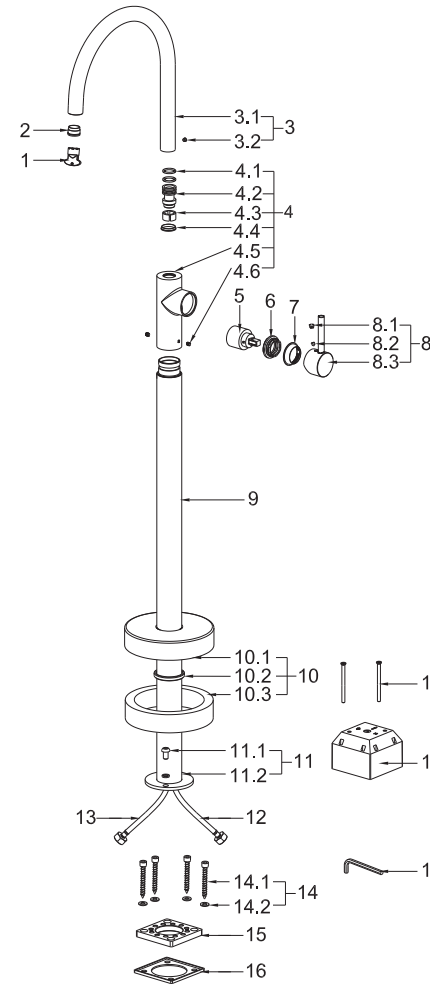

①

②

INSTALLATION GUIDE

STEP 1

1. After adjusting the mixer to correct direction, remove the bolts(10), plastic guard(9), gaskets(6), self-tapping screws(5) from the fixing plate(7).

STEP 2

2. Use the fixing plate(7) for positioning, make drilling marks and drill 4-Ø4 hole at the mounting plate, fix the rubber washer and fixing plate(7) with the self-tapping screws (5) and gaskets(6).

③

INSTALLATION GUIDE

STEP 3

3. Fix the plastic guard(9) onto the fixing plate(7) with the bolts(10) using a screwdriver.

STEP 4

4. Attach hot and cold water lines. After tightness testing, fix the main body(1) by tightening the screws(3) with the Allen wrench(11).

④

STEP 5

5. Check for leakage after installation. Finally, push down the decorative cover(2) close to the floor.

How to operate the handle:

- 1) Open the handle lever to turn water on, push to turn off.
- 2) Turn the handle lever to the left to increase hot water flow with higher water temperature, while lower the water temperature by operating reversely.

No.	Description	Finishes/colors	Item No.
1.	Aerator Key		50020104200
2.	Aerator		50050044224
3.	Spout	BC,G,SS,GG	300100464**
4.	Main Body	BC,G,SS,GG	100101924**
5.	35A Cartridge		20060003200
6.	Nut		40060120252
7.	Cap	BC,G,SS,GG	500100720**
8.	Handle	BC,G,SS,GG	200100158**
9.	Support Pipe	BC,G,SS,GG	500201113**
10.	Decorative cover	BC,G,SS,GG	500101901**
11.	Screw		50060041300
12.	Waterline		50040224426
13.	Waterline		50040224421
14.	Self-tapping Screw		50060041200
15.	Fixing Plate		50020099352
16.	Rubber Washer		70020052730
17.	Bolt		50060035300
18.	Plastic Guard		70030066129
19.	Hex Wrench		50060003700