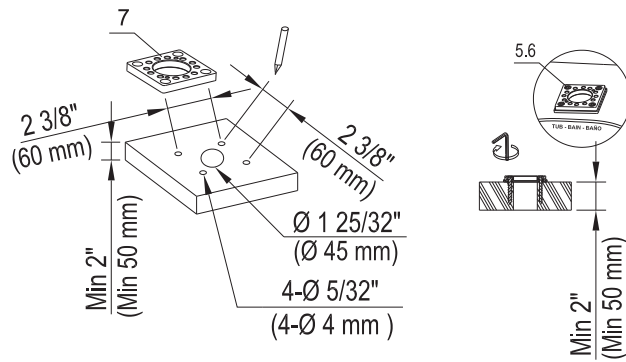

①

②

INSTALLATION GUIDE

STEP 1

1. After adjusting the mixer to correct direction, remove the bolts(10), plastic guard(9), gaskets(6), self-tapping screws(5) from the fixing plate(7).

STEP 2

2. Use the fixing plate(7) for positioning, make drilling marks and drill 4-Ø4 hole at the mounting plate, fix the rubber washer and fixing plate(7) with the self-tapping screws (5) and gaskets(6).

③

INSTALLATION GUIDE

STEP 3

3. Fix the plastic guard(9) onto the fixing plate(7) with the bolts(10) using a screwdriver.

STEP 4

4. Attach hot and cold water lines. After tightness testing, fix the main body(1) by tightening the screws(3) with the Allen wrench(11).

No.	Description	Finishes/colors	Item No.
1.	Aerator Key		50020104200
2.	Aerator		50050044224
3.	Spout	BC,G,SS,GG	300100464**
4.	Main Body	BC,G,SS,GG	100101924**
5.	35A Cartridge		20060003200
6.	Nut		40060120252
7.	Cap	BC,G,SS,GG	500100720**
8.	Handle	BC,G,SS,GG	200100158**
9.	Support Pipe	BC,G,SS,GG	500201113**
10.	Decorative cover	BC,G,SS,GG	500101901**
11.	Screw		50060041300
12.	Waterline		50040224426
13.	Waterline		50040224421
14.	Self-tapping Screw		50060041200
15.	Fixing Plate		50020099352
16.	Rubber Washer		70020052730
17.	Bolt		50060035300
18.	Plastic Guard		70030066129
19.	Hex Wrench		50060003700