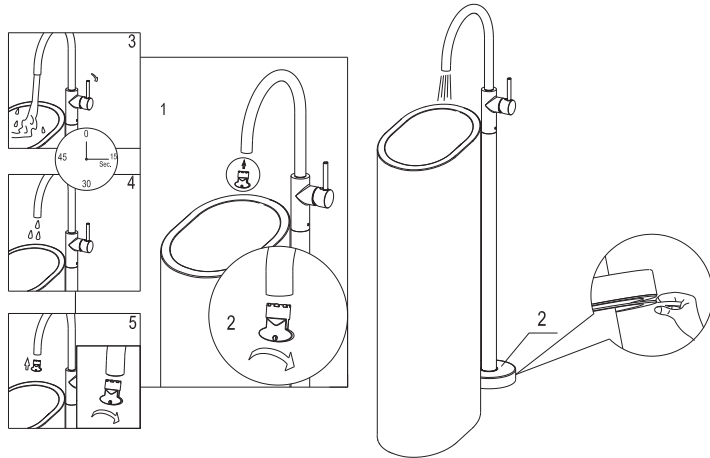

Karran®

INSTALLATION GUIDE

Models: KBF650BC
KBF650G
KBF650GG
KBG650SS

** Denotes faucet component color options:

SS - Spot Free Stainless steel
GG - Gunmetal Grey
BC - Brushed Copper
G - Gold

The Component List	Qty.
1.Main body	1
2.Decorative cover	1
3.Screw	2
4.Spring gasket	2
5.Self-tapping screw	4
6.Gasket	4
7.Fixing plate	1
8.Rubber washer	1
9.Plastic guard	1
10.Bolt	2
11.Allen Wrench	1

①

②

INSTALLATION GUIDE

STEP 1

1. After adjusting the mixer to correct direction, remove the bolts(10), plastic guard(9), gaskets(6), self-tapping screws(5) from the fixing plate(7).

STEP 2

2. Use the fixing plate(7) for positioning, make drilling marks and drill 4-Ø4 hole at the mounting plate, fix the rubber washer and fixing plate(7) with the self-tapping screws (5) and gaskets(6).

③

INSTALLATION GUIDE

STEP 3

3. Fix the plastic guard(9) onto the fixing plate(7) with the bolts(10) using a screwdriver.

STEP 4

4. Attach hot and cold water lines. After tightness testing, fix the main body(1) by tightening the screws(3) with the Allen wrench(11).

④

STEP 5

5. Check for leakage after installation. Finally, push down the decorative cover(2) close to the floor.

How to operate the handle:

- 1) Open the handle lever to turn water on, push to turn off.
- 2) Turn the handle lever to the left to increase hot water flow with higher water temperature, while lower the water temperature by operating reversely.