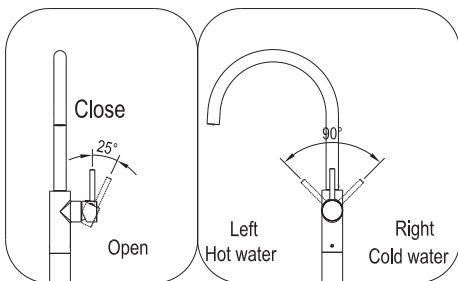

Karran®

INSTALLATION GUIDE

Models: KBF650BC
KBF650G
KBF650GG
KBG650SS

** Denotes faucet component color options:

SS - Spot Free Stainless steel
GG - Gunmetal Grey
BC - Brushed Copper
G - Gold

The Component List	Qty.
1.Main body	1
2.Decorative cover	1
3.Screw	2
4.Spring gasket	2
5.Self-tapping screw	4
6.Gasket	4
7.Fixing plate	1
8.Rubber washer	1
9.Plastic guard	1
10.Bolt	2
11.Allen Wrench	1

①

②

INSTALLATION GUIDE

STEP 1

1. After adjusting the mixer to correct direction, remove the bolts(10), plastic guard(9), gaskets(6), self-tapping screws(5) from the fixing plate(7).

STEP 2

2. Use the fixing plate(7) for positioning, make drilling marks and drill 4-Ø4 hole at the mounting plate, fix the rubber washer and fixing plate(7) with the self-tapping screws (5) and gaskets(6).

③

INSTALLATION GUIDE

STEP 3

3. Fix the plastic guard(9) onto the fixing plate(7) with the bolts(10) using a screwdriver.

STEP 4

4. Attach hot and cold water lines. After tightness testing, fix the main body(1) by tightening the screws(3) with the Allen wrench(11).

④

STEP 5

5. Check for leakage after installation. Finally, push down the decorative cover(2) close to the floor.

How to operate the handle:

- 1) Open the handle lever to turn water on, push to turn off.
- 2) Turn the handle lever to the left to increase hot water flow with higher water temperature, while lower the water temperature by operating reversely.