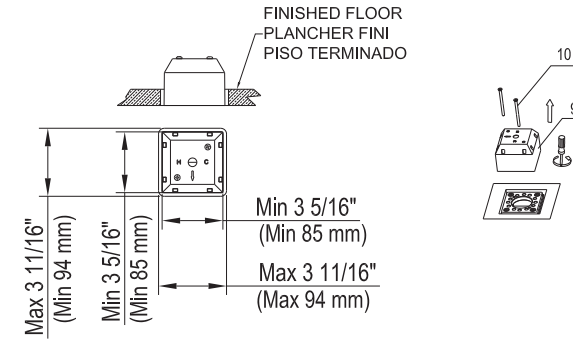

Karran®

INSTALLATION GUIDE

Models: KBF650BC
KBF650G
KBF650GG
KBG650SS

** Denotes faucet component color options:

SS - Spot Free Stainless steel
GG - Gunmetal Grey
BC - Brushed Copper
G - Gold

The Component List	Qty.
1.Main body	1
2.Decorative cover	1
3.Screw	2
4.Spring gasket	2
5.Self-tapping screw	4
6.Gasket	4
7.Fixing plate	1
8.Rubber washer	1
9.Plastic guard	1
10.Bolt	2
11.Allen Wrench	1

①

②

INSTALLATION GUIDE

STEP 1

1. After adjusting the mixer to correct direction, remove the bolts(10), plastic guard(9), gaskets(6), self-tapping screws(5) from the fixing plate(7).

STEP 2

2. Use the fixing plate(7) for positioning, make drilling marks and drill 4-Ø4 hole at the mounting plate, fix the rubber washer and fixing plate(7) with the self-tapping screws (5) and gaskets(6).

③

INSTALLATION GUIDE

STEP 3

3. Fix the plastic guard(9) onto the fixing plate(7) with the bolts(10) using a screwdriver.

STEP 4

4. Attach hot and cold water lines. After tightness testing, fix the main body(1) by tightening the screws(3) with the Allen wrench(11).

No.	Description	Finishes/colors	Item No.
1.	Aerator Key		50020104200
2.	Aerator		50050044224
3.	Spout	BC,G,SS,GG	300100464**
4.	Main Body	BC,G,SS,GG	100101924**
5.	35A Cartridge		20060003200
6.	Nut		40060120252
7.	Cap	BC,G,SS,GG	500100720**
8.	Handle	BC,G,SS,GG	200100158**
9.	Support Pipe	BC,G,SS,GG	500201113**
10.	Decorative cover	BC,G,SS,GG	500101901**
11.	Screw		50060041300
12.	Waterline		50040224426
13.	Waterline		50040224421
14.	Self-tapping Screw		50060041200
15.	Fixing Plate		50020099352
16.	Rubber Washer		70020052730
17.	Bolt		50060035300
18.	Plastic Guard		70030066129
19.	Hex Wrench		50060003700