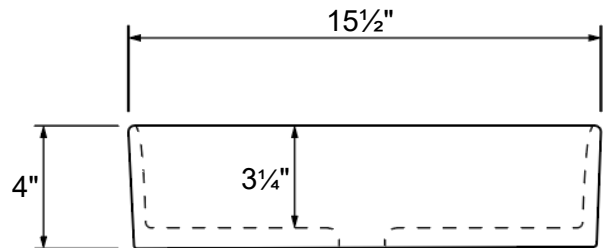

<b>Series:</b>	Valera Collection
<b>Material:</b>	Double-glazed vitreous china
<b>Installation Type:</b>	Vessel mount
<b>Configuration / Style:</b>	Single bowl
<b>Finish:</b>	Gloss finish
<b>Overall dimensions:</b>	15-1/2" x 13" x 4"
<b>Bowl dimensions:</b>	14-1/2" x 12" x 3-1/4"
<b>Drain size:</b>	1-3/4"
<b>Min. cabinet size:</b>	18"
<b>Template included:</b>	No
<b>Clips included:</b>	No
<b>Accessories included:</b>	No
<b>Colors available:</b>	White