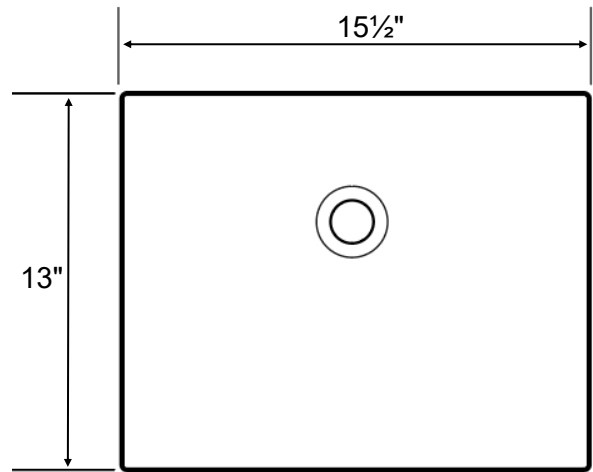

<b>Series:</b>	Valera Collection
<b>Material:</b>	Double-glazed vitreous china
<b>Installation Type:</b>	Vessel mount
<b>Configuration / Style:</b>	Single bowl
<b>Finish:</b>	Gloss finish
<b>Overall dimensions:</b>	15-1/2" x 13" x 4"
<b>Bowl dimensions:</b>	14-1/2" x 12" x 3-1/4"
<b>Drain size:</b>	1-3/4"
<b>Min. cabinet size:</b>	18"
<b>Template included:</b>	No
<b>Clips included:</b>	No
<b>Accessories included:</b>	No
<b>Colors available:</b>	White