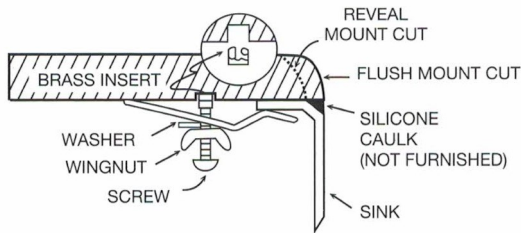

INSTALLATION PROFILE

PROJECT INFORMATION

PROJECT: _____

CONTACT: _____

DATE: _____

NOTES: _____

_____

_____

APPROVAL:

OPTIONAL ACCESSORIES

- Stainless steel basket strainer [L-2]
- Stainless steel disposal flange [L-2DF]

We reserve the right to update product specifications without notice. Please visit karran.com for the most current specification sheets. All dimensions are accurate to 1/4". REV 05-2022