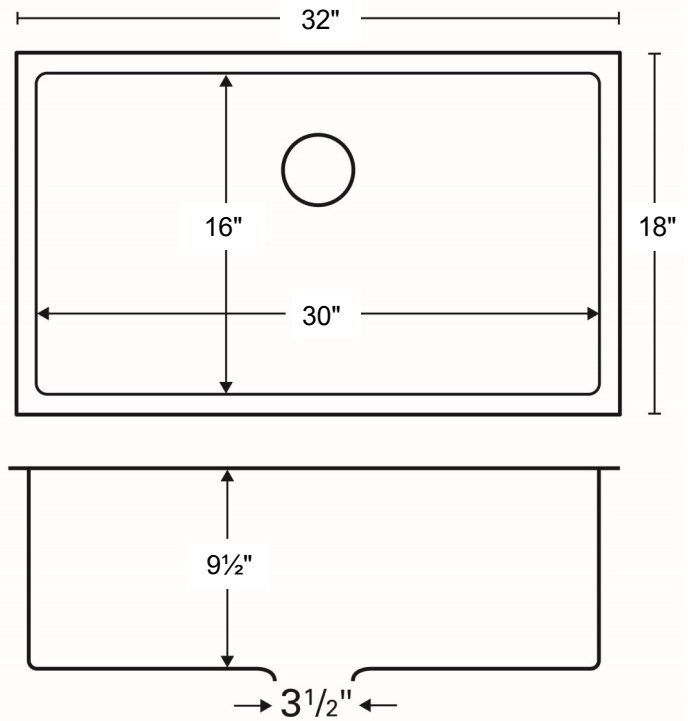

Series:	Select Series
Material:	16 Gauge, Type 304 stainless steel
Installation Type:	Undermount
Configuration / Style:	Large single bowl
Finish:	Soft satin brushed finish
Overall dimensions:	32" x 18"
Inside dimensions:	30" x 16" x 9-1/2"
Drain size:	3-1/2"
Min. cabinet size:	36"
Template included:	Yes
Clips included:	Yes
Accessories included:	Bottom grid and basket strainer

- Stainless steel basket strainer [L-2]
- Stainless steel disposal flange [L-2DF]

We reserve the right to update product specifications without notice. Please visit karran.com for the most current specification sheets. All dimensions are accurate to 1/4". REV 05-2022