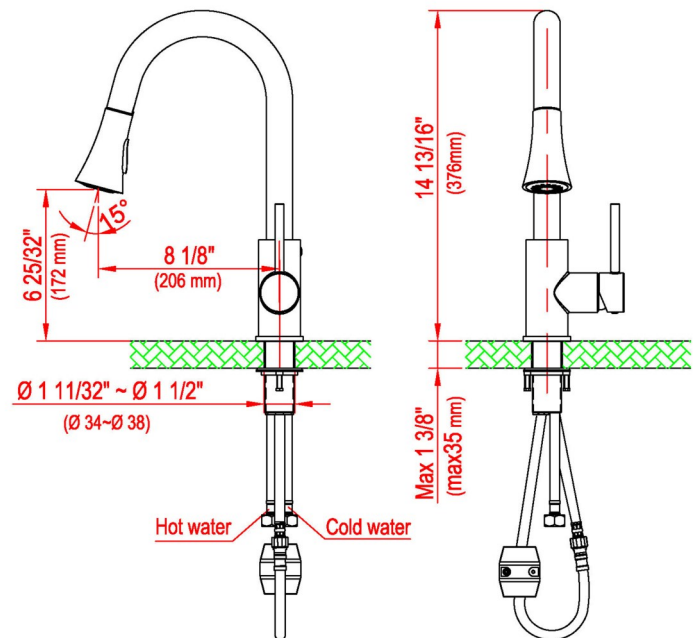

PROJECT INFORMATION

PROJECT: _____

CONTACT: _____

DATE: _____

NOTES: _____

_____

_____

APPROVAL:

OPTIONAL ACCESSORIES

- **SD25C, SD35C** [Chrome soap dispenser]
- **SD25MB, SD35MB** [Matte black soap dispenser]
- **SD25SS, SD35SS** [Stainless steel soap dispenser]

We reserve the right to update product specifications without notice. Please visit karran.com for the most current specification sheets. All dimensions are accurate to 1/4". REV 05-2022