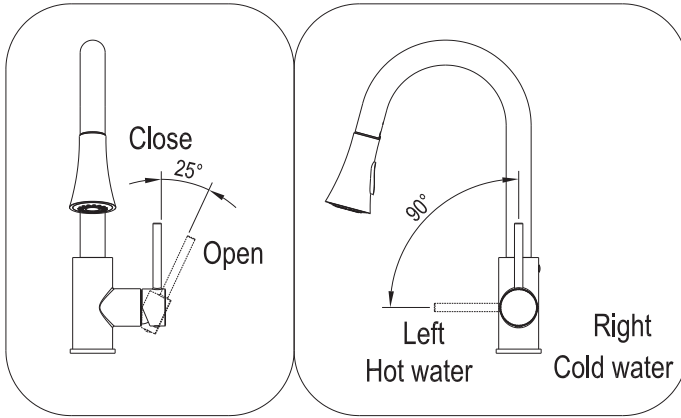

STEP 3

3. After adjusting the direction of the main body(2), tighten the mounting nut(7) with hands and tighten the screws with a Philips screwdriver.

STEP 4

4. Connect the spray hose(8) and spray head(1) to finish installation.

INSTALLATION GUIDE

STEP 5

5. Attach the weight(9) on the spray hose(8).

STEP 6

6. Connect the waterlines to outlet tightly.
Turn on the outlet and check for leaks.

How to operate the handle:

- 1) Open the handle lever to turn water on. Push to turn off.
- 2) Turn the handle lever to the left to increase hot water flow with higher water temperature, while lower the water temperature by operating reversely.

Spray

The operation of the spray diverter:

- 1) When first turned on, water comes from aerator.
- 2) Press the botton back, stream water comes from aerator.
- 3) Press the botton front, spray water comes from nozzles.

REPLACEMENT PARTS

No.	Description	Finishes/colors	Item No.
1	Spray Head	C, SS	500300614**
2	Washer		70020038930
3	Spray Hose	C, SS	500401611**
4	Spout Kit	C, SS	300300387**
5	Cover Button		50010103731
6	Set Screw		50060033800
7	Main Body	C, SS	100300521**
8	35A Cartridge		20060010900
9	Nut		40060199252
10	Cap	C, SS	500101091**
11	Handle	C, SS	200100371**
12	Base	C, SS	500101557**
13	Rubber & Metal Washer		70020037354
14	Mounting Hardware		40060185018
15	Weight		50020066700
16	Supply Hose		50042068821
17	Hot Waterline		50042078821
18	Cold Waterline		50042078826
19	Hex Wrench		50060003700