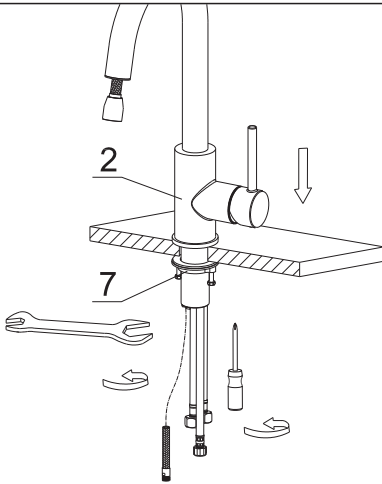

INSTALLATION GUIDE

STEP 1

1. Remove the mounting hardware(7), metal washer(6), rubber washer B(5) from the main body(2);

STEP 2

2. Insert the main body into the hole with base(3) and rubber washer A(4), refix the rubber washer B(5), metal washer(6) and mounting hardware(7) from the bottom.

STEP 3

3. After adjusting the direction of the main body(2), tighten the mounting nut(7) with hands and tighten the screws with a Philips screwdriver.

STEP 4

4. Connect the spray hose(8) and spray head(1) to finish installation.

INSTALLATION GUIDE

STEP 5

5. Attach the weight(9) on the spray hose(8).

STEP 6

6. Connect the waterlines to outlet tightly.
Turn on the outlet and check for leaks.

How to operate the handle:

- 1) Open the handle lever to turn water on. Push to turn off.
- 2) Turn the handle lever to the left to increase hot water flow with higher water temperature, while lower the water temperature by operating reversely.

REPLACEMENT PARTS

No.	Description	Finishes/colors	Item No.
1	Spray Head	C, SS	500300614**
2	Washer		70020038930
3	Spray Hose	C, SS	500401611**
4	Spout Kit	C, SS	300300387**
5	Cover Button		50010103731
6	Set Screw		50060033800
7	Main Body	C, SS	100300521**
8	35A Cartridge		20060010900
9	Nut		40060199252
10	Cap	C, SS	500101091**
11	Handle	C, SS	200100371**
12	Base	C, SS	500101557**
13	Rubber & Metal Washer		70020037354
14	Mounting Hardware		40060185018
15	Weight		50020066700
16	Supply Hose		50042068821
17	Hot Waterline		50042078821
18	Cold Waterline		50042078826
19	Hex Wrench		50060003700