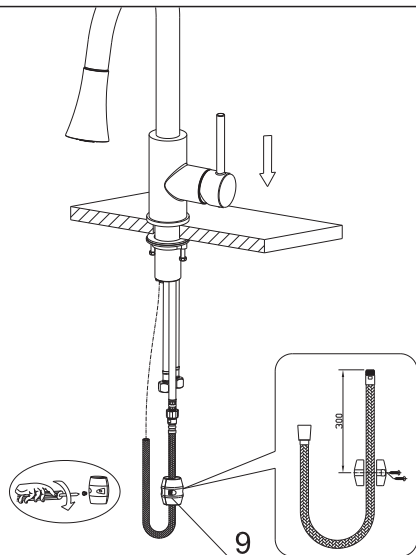

INSTALLATION GUIDE

STEP 1

1. Remove the mounting hardware(7), metal washer(6), rubber washer B(5) from the main body(2);

STEP 2

2. Insert the main body into the hole with base(3) and rubber washer A(4), refix the rubber washer B(5), metal washer(6) and mounting hardware(7) from the bottom.

STEP 3

3. After adjusting the direction of the main body(2), tighten the mounting nut(7) with hands and tighten the screws with a Philips screwdriver.

STEP 4

4. Connect the spray hose(8) and spray head(1) to finish installation.

INSTALLATION GUIDE

STEP 5

5. Attach the weight(9) on the spray hose(8).

STEP 6

6. Connect the waterlines to outlet tightly.
Turn on the outlet and check for leaks.

How to operate the handle:

- 1) Open the handle lever to turn water on. Push to turn off.
- 2) Turn the handle lever to the left to increase hot water flow with higher water temperature, while lower the water temperature by operating reversely.

REPLACEMENT PARTS

No.	Description	Finishes/colors	Item No.
1	Spray Head	C, SS	500300614**
2	Washer		70020038930
3	Spray Hose	C, SS	500401611**
4	Spout Kit	C, SS	300300387**
5	Cover Button		50010103731
6	Set Screw		50060033800
7	Main Body	C, SS	100300521**
8	35A Cartridge		20060010900
9	Nut		40060199252
10	Cap	C, SS	500101091**
11	Handle	C, SS	200100371**
12	Base	C, SS	500101557**
13	Rubber & Metal Washer		70020037354
14	Mounting Hardware		40060185018
15	Weight		50020066700
16	Supply Hose		50042068821
17	Hot Waterline		50042078821
18	Cold Waterline		50042078826
19	Hex Wrench		50060003700