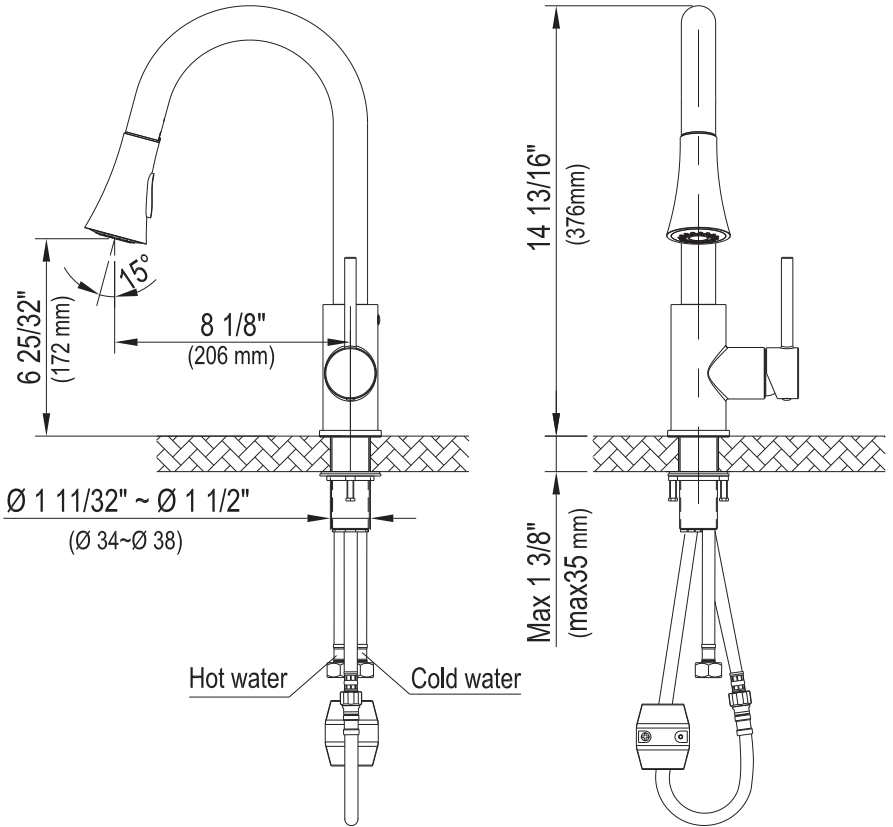

Karran[®]

INSTALLATION GUIDE

Weybridge

Models: KKF240C KKF240SS

The Component List	Qty.
1. Spray Head	1
2. Main Body	1
3. Base	1
4. Rubber Washer A	1
5. Rubber Washer B	1
6. Metal Washer	1
7. Mounting Hardware	1
8. Spray Hose	1
9. Weight	1
10. Hex Wrench	1

INSTALLATION GUIDE

STEP 5

5. Attach the weight(9) on the spray hose(8).

STEP 6

6. Connect the waterlines to outlet tightly.
Turn on the outlet and check for leaks.

How to operate the handle:

- 1) Open the handle lever to turn water on. Push to turn off.
- 2) Turn the handle lever to the left to increase hot water flow with higher water temperature, while lower the water temperature by operating reversely.

REPLACEMENT PARTS

No.	Description	Finishes/colors	Item No.
1	Spray Head	C, SS	500300614**
2	Washer		70020038930
3	Spray Hose	C, SS	500401611**
4	Spout Kit	C, SS	300300387**
5	Cover Button		50010103731
6	Set Screw		50060033800
7	Main Body	C, SS	100300521**
8	35A Cartridge		20060010900
9	Nut		40060199252
10	Cap	C, SS	500101091**
11	Handle	C, SS	200100371**
12	Base	C, SS	500101557**
13	Rubber & Metal Washer		70020037354
14	Mounting Hardware		40060185018
15	Weight		50020066700
16	Supply Hose		50042068821
17	Hot Waterline		50042078821
18	Cold Waterline		50042078826
19	Hex Wrench		50060003700

** Denotes faucet component color options:

C - Chrome

SS - Spot Free Stainless Steel