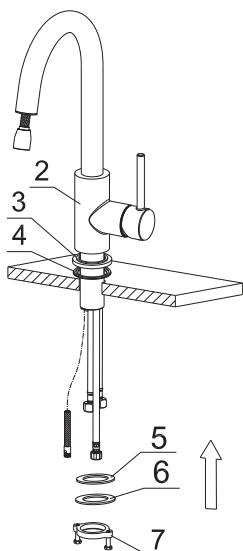

Karran[®]

INSTALLATION GUIDE

Weybridge

Models: KKF240C KKF240SS

The Component List	Qty.
1. Spray Head	1
2. Main Body	1
3. Base	1
4. Rubber Washer A	1
5. Rubber Washer B	1
6. Metal Washer	1
7. Mounting Hardware	1
8. Spray Hose	1
9. Weight	1
10. Hex Wrench	1

INSTALLATION GUIDE

STEP 1

1. Remove the mounting hardware(7), metal washer(6), rubber washer B(5) from the main body(2);

STEP 2

2. Insert the main body into the hole with base(3) and rubber washer A(4), refix the rubber washer B(5), metal washer(6) and mounting hardware(7) from the bottom.

INSTALLATION GUIDE

STEP 5

5. Attach the weight(9) on the spray hose(8).

STEP 6

6. Connect the waterlines to outlet tightly.
Turn on the outlet and check for leaks.

How to operate the handle:

- 1) Open the handle lever to turn water on. Push to turn off.
- 2) Turn the handle lever to the left to increase hot water flow with higher water temperature, while lower the water temperature by operating reversely.

REPLACEMENT PARTS

No.	Description	Finishes/colors	Item No.
1	Spray Head	C, SS	500300614**
2	Washer		70020038930
3	Spray Hose	C, SS	500401611**
4	Spout Kit	C, SS	300300387**
5	Cover Button		50010103731
6	Set Screw		50060033800
7	Main Body	C, SS	100300521**
8	35A Cartridge		20060010900
9	Nut		40060199252
10	Cap	C, SS	500101091**
11	Handle	C, SS	200100371**
12	Base	C, SS	500101557**
13	Rubber & Metal Washer		70020037354
14	Mounting Hardware		40060185018
15	Weight		50020066700
16	Supply Hose		50042068821
17	Hot Waterline		50042078821
18	Cold Waterline		50042078826
19	Hex Wrench		50060003700