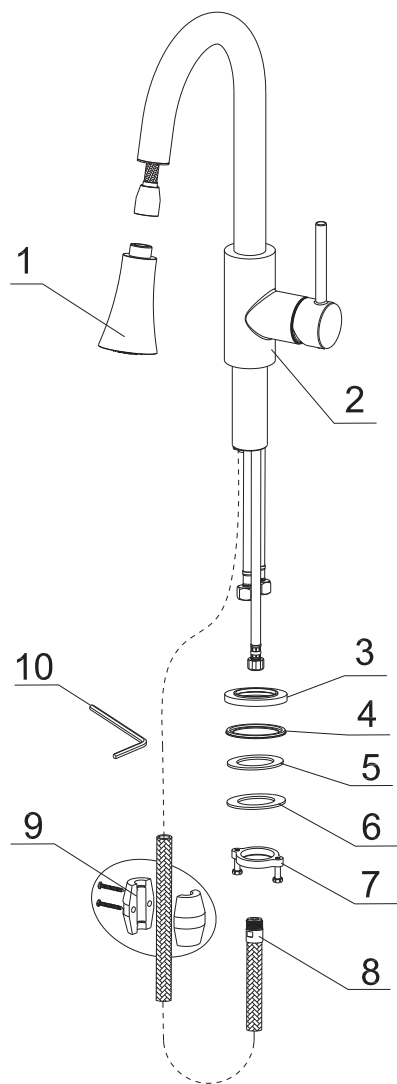

Karran[®]

INSTALLATION GUIDE

Weybridge

Models: KKF240C KKF240SS

The Component List	Qty.
1. Spray Head	1
2. Main Body	1
3. Base	1
4. Rubber Washer A	1
5. Rubber Washer B	1
6. Metal Washer	1
7. Mounting Hardware	1
8. Spray Hose	1
9. Weight	1
10. Hex Wrench	1

INSTALLATION GUIDE

STEP 1

1. Remove the mounting hardware(7), metal washer(6), rubber washer B(5) from the main body(2);

STEP 2

2. Insert the main body into the hole with base(3) and rubber washer A(4), refix the rubber washer B(5), metal washer(6) and mounting hardware(7) from the bottom.

INSTALLATION GUIDE

STEP 5

5. Attach the weight(9) on the spray hose(8).

STEP 6

6. Connect the waterlines to outlet tightly.
Turn on the outlet and check for leaks.

How to operate the handle:

- 1) Open the handle lever to turn water on. Push to turn off.
- 2) Turn the handle lever to the left to increase hot water flow with higher water temperature, while lower the water temperature by operating reversely.

REPLACEMENT PARTS

No.	Description	Finishes/colors	Item No.
1	Spray Head	C, SS	500300614**
2	Washer		70020038930
3	Spray Hose	C, SS	500401611**
4	Spout Kit	C, SS	300300387**
5	Cover Button		50010103731
6	Set Screw		50060033800
7	Main Body	C, SS	100300521**
8	35A Cartridge		20060010900
9	Nut		40060199252
10	Cap	C, SS	500101091**
11	Handle	C, SS	200100371**
12	Base	C, SS	500101557**
13	Rubber & Metal Washer		70020037354
14	Mounting Hardware		40060185018
15	Weight		50020066700
16	Supply Hose		50042068821
17	Hot Waterline		50042078821
18	Cold Waterline		50042078826
19	Hex Wrench		50060003700