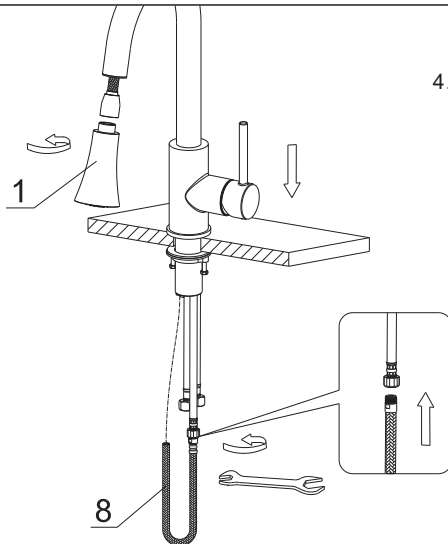

INSTALLATION GUIDE

STEP 1

1. Remove the mounting hardware(7), metal washer(6), rubber washer B(5) from the main body(2);

STEP 2

2. Insert the main body into the hole with base(3) and rubber washer A(4), refix the rubber washer B(5), metal washer(6) and mounting hardware(7) from the bottom.

STEP 3

3. After adjusting the direction of the main body(2), tighten the mounting nut(7) with hands and tighten the screws with a Philips screwdriver.

STEP 4

4. Connect the spray hose(8) and spray head(1) to finish installation.

INSTALLATION GUIDE

STEP 5

5. Attach the weight(9) on the spray hose(8).

STEP 6

6. Connect the waterlines to outlet tightly.
Turn on the outlet and check for leaks.

How to operate the handle:

- 1) Open the handle lever to turn water on. Push to turn off.
- 2) Turn the handle lever to the left to increase hot water flow with higher water temperature, while lower the water temperature by operating reversely.

REPLACEMENT PARTS

No.	Description	Finishes/colors	Item No.
1	Spray Head	C, SS	500300614**
2	Washer		70020038930
3	Spray Hose	C, SS	500401611**
4	Spout Kit	C, SS	300300387**
5	Cover Button		50010103731
6	Set Screw		50060033800
7	Main Body	C, SS	100300521**
8	35A Cartridge		20060010900
9	Nut		40060199252
10	Cap	C, SS	500101091**
11	Handle	C, SS	200100371**
12	Base	C, SS	500101557**
13	Rubber & Metal Washer		70020037354
14	Mounting Hardware		40060185018
15	Weight		50020066700
16	Supply Hose		50042068821
17	Hot Waterline		50042078821
18	Cold Waterline		50042078826
19	Hex Wrench		50060003700