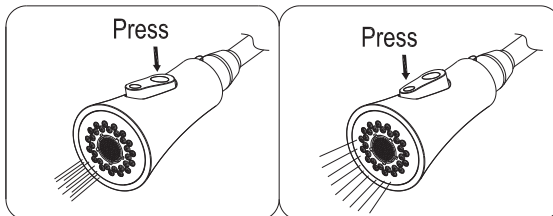

STEP 3

3. After adjusting the direction of the main body(2), tighten the mounting nut(7) with hands and tighten the screws with a Philips screwdriver.

STEP 4

4. Connect the spray hose(8) and spray head(1) to finish installation.

INSTALLATION GUIDE

STEP 5

5. Attach the weight(9) on the spray hose(8).

STEP 6

6. Connect the waterlines to outlet tightly.
Turn on the outlet and check for leaks.

How to operate the handle:

- 1) Open the handle lever to turn water on. Push to turn off.
- 2) Turn the handle lever to the left to increase hot water flow with higher water temperature, while lower the water temperature by operating reversely.

Spray

The operation of the spray diverter:

- 1) When first turned on, water comes from aerator.
- 2) Press the botton back, stream water comes from aerator.
- 3) Press the botton front, spray water comes from nozzles.