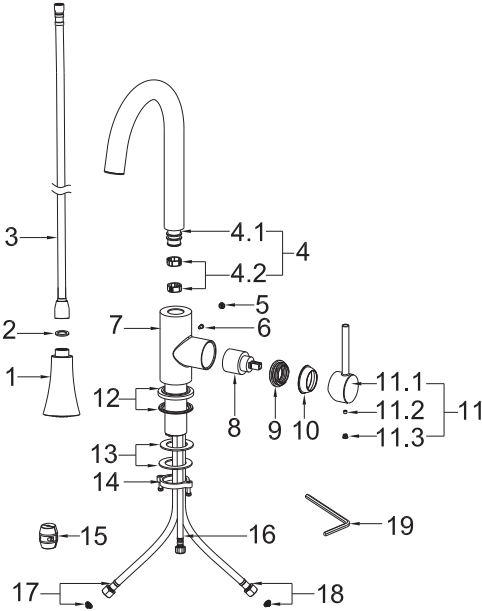

INSTALLATION GUIDE

STEP 5

5. Attach the weight(9) on the spray hose(8).

STEP 6

6. Connect the waterlines to outlet tightly.
Turn on the outlet and check for leaks.

How to operate the handle:

- 1) Open the handle lever to turn water on. Push to turn off.
- 2) Turn the handle lever to the left to increase hot water flow with higher water temperature, while lower the water temperature by operating reversely.

Spray

The operation of the spray diverter:

- 1) When first turned on, water comes from aerator.
- 2) Press the botton back, stream water comes from aerator.
- 3) Press the botton front, spray water comes from nozzles.

REPLACEMENT PARTS

No.	Description	Finishes/colors	Item No.
1	Spray Head	C, SS	500300614**
2	Washer		70020038930
3	Spray Hose	C, SS	500401611**
4	Spout Kit	C, SS	300300387**
5	Cover Button		50010103731
6	Set Screw		50060033800
7	Main Body	C, SS	100300521**
8	35A Cartridge		20060010900
9	Nut		40060199252
10	Cap	C, SS	500101091**
11	Handle	C, SS	200100371**
12	Base	C, SS	500101557**
13	Rubber & Metal Washer		70020037354
14	Mounting Hardware		40060185018
15	Weight		50020066700
16	Supply Hose		50042068821
17	Hot Waterline		50042078821
18	Cold Waterline		50042078826
19	Hex Wrench		50060003700

** Denotes faucet component color options:

C - Chrome

SS - Spot Free Stainless Steel