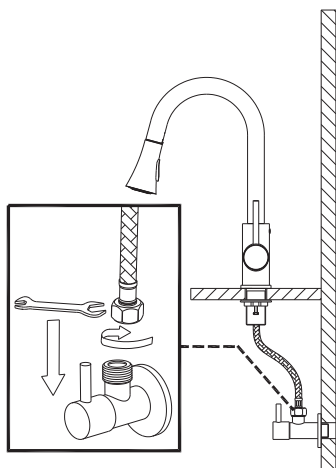

INSTALLATION GUIDE

STEP 1

1. Remove the mounting hardware(7), metal washer(6), rubber washer B(5) from the main body(2);

STEP 2

2. Insert the main body into the hole with base(3) and rubber washer A(4), refix the rubber washer B(5), metal washer(6) and mounting hardware(7) from the bottom.

STEP 3

3. After adjusting the direction of the main body(2), tighten the mounting nut(7) with hands and tighten the screws with a Philips screwdriver.

STEP 4

4. Connect the spray hose(8) and spray head(1) to finish installation.

INSTALLATION GUIDE

STEP 5

5. Attach the weight(9) on the spray hose(8).

STEP 6

6. Connect the waterlines to outlet tightly.
Turn on the outlet and check for leaks.

How to operate the handle:

- 1) Open the handle lever to turn water on. Push to turn off.
- 2) Turn the handle lever to the left to increase hot water flow with higher water temperature, while lower the water temperature by operating reversely.

REPLACEMENT PARTS

No.	Description	Finishes/colors	Item No.
1	Spray Head	C, SS	500300614**
2	Washer		70020038930
3	Spray Hose	C, SS	500401611**
4	Spout Kit	C, SS	300300387**
5	Cover Button		50010103731
6	Set Screw		50060033800
7	Main Body	C, SS	100300521**
8	35A Cartridge		20060010900
9	Nut		40060199252
10	Cap	C, SS	500101091**
11	Handle	C, SS	200100371**
12	Base	C, SS	500101557**
13	Rubber & Metal Washer		70020037354
14	Mounting Hardware		40060185018
15	Weight		50020066700
16	Supply Hose		50042068821
17	Hot Waterline		50042078821
18	Cold Waterline		50042078826
19	Hex Wrench		50060003700