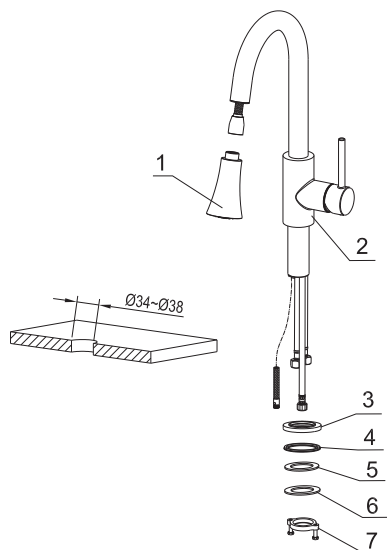

INSTALLATION GUIDE

STEP 1

---

1. Remove the mounting hardware(7), metal washer(6), rubber washer B(5) from the main body(2);