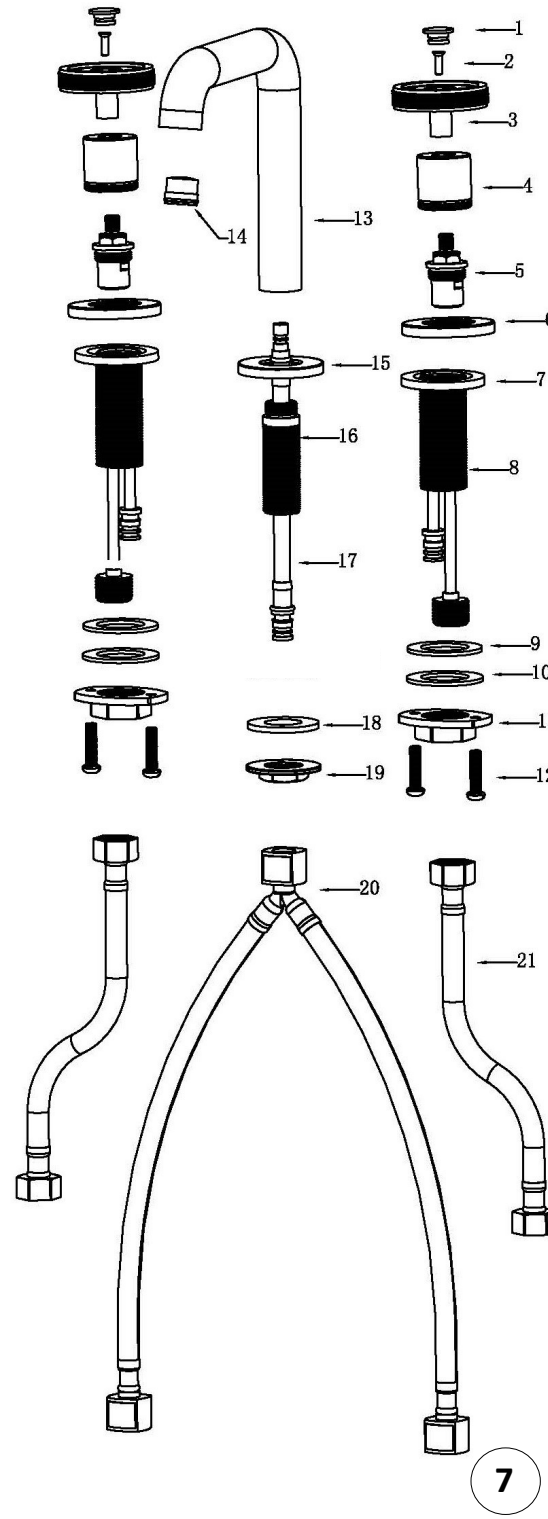

Karran®

INSTALLATION GUIDE

Tryst

Models: KBF466C
KBF466MB
KBF466SS

COMPONENT LIST	QTY
1 - Faucet Handles	2
2 - Water Line	1
3 - Rubber Washer	3
4 - Metal Washer	2
5 - Mounting Hardware	3
6 - Screws	4
7 - Water Lines	2
8 - Faucet Body	1

2

3

6

- 1 - Cap
- 2 - Screw
- 3 - Handle
- 4 - Handle Base
- 5 - Cartridge
- 6 - Flange
- 7 - Flange
- 8 - Base
- 9 - Rubber Washer
- 10 - Metal Washer
- 11 - Mounting Hardware
- 12 - Screws
- 13 - Faucet Body
- 14 - Aerator
- 15 - Flange
- 16 - Base
- 17 - Water Line
- 18 - Washer
- 19 - Mounting Hardware
- 20 - Water Lines
- 21 - Water Lines