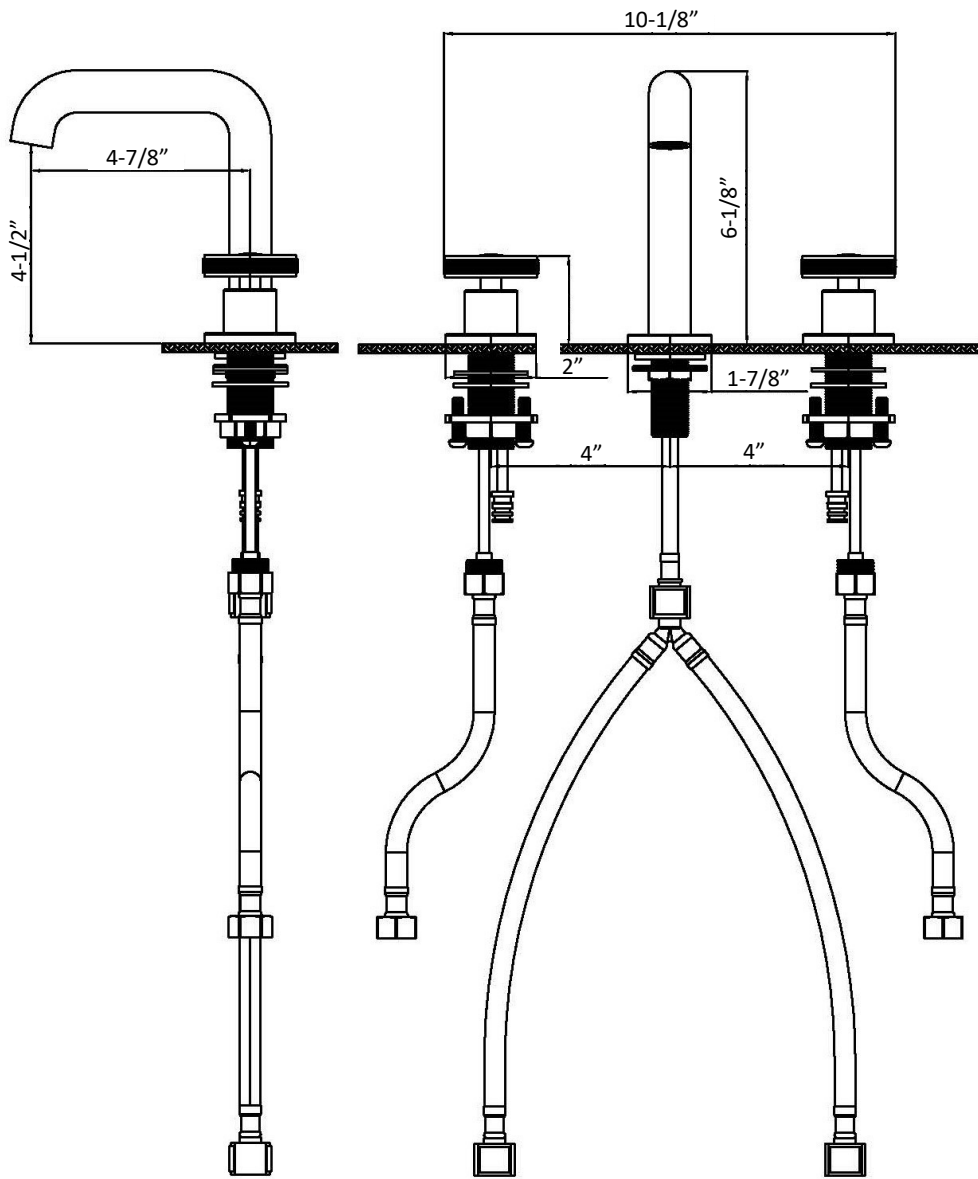

Karran®

INSTALLATION GUIDE

Tryst

Models: KBF466C
KBF466MB
KBF466SS

COMPONENT LIST	QTY
1 - Faucet Handles	2
2 - Water Line	1
3 - Rubber Washer	3
4 - Metal Washer	2
5 - Mounting Hardware	3
6 - Screws	4
7 - Water Lines	2
8 - Faucet Body	1

2

3

6

- 1 - Cap
- 2 - Screw
- 3 - Handle
- 4 - Handle Base
- 5 - Cartridge
- 6 - Flange
- 7 - Flange
- 8 - Base
- 9 - Rubber Washer
- 10 - Metal Washer
- 11 - Mounting Hardware
- 12 - Screws
- 13 - Faucet Body
- 14 - Aerator
- 15 - Flange
- 16 - Base
- 17 - Water Line
- 18 - Washer
- 19 - Mounting Hardware
- 20 - Water Lines
- 21 - Water Lines