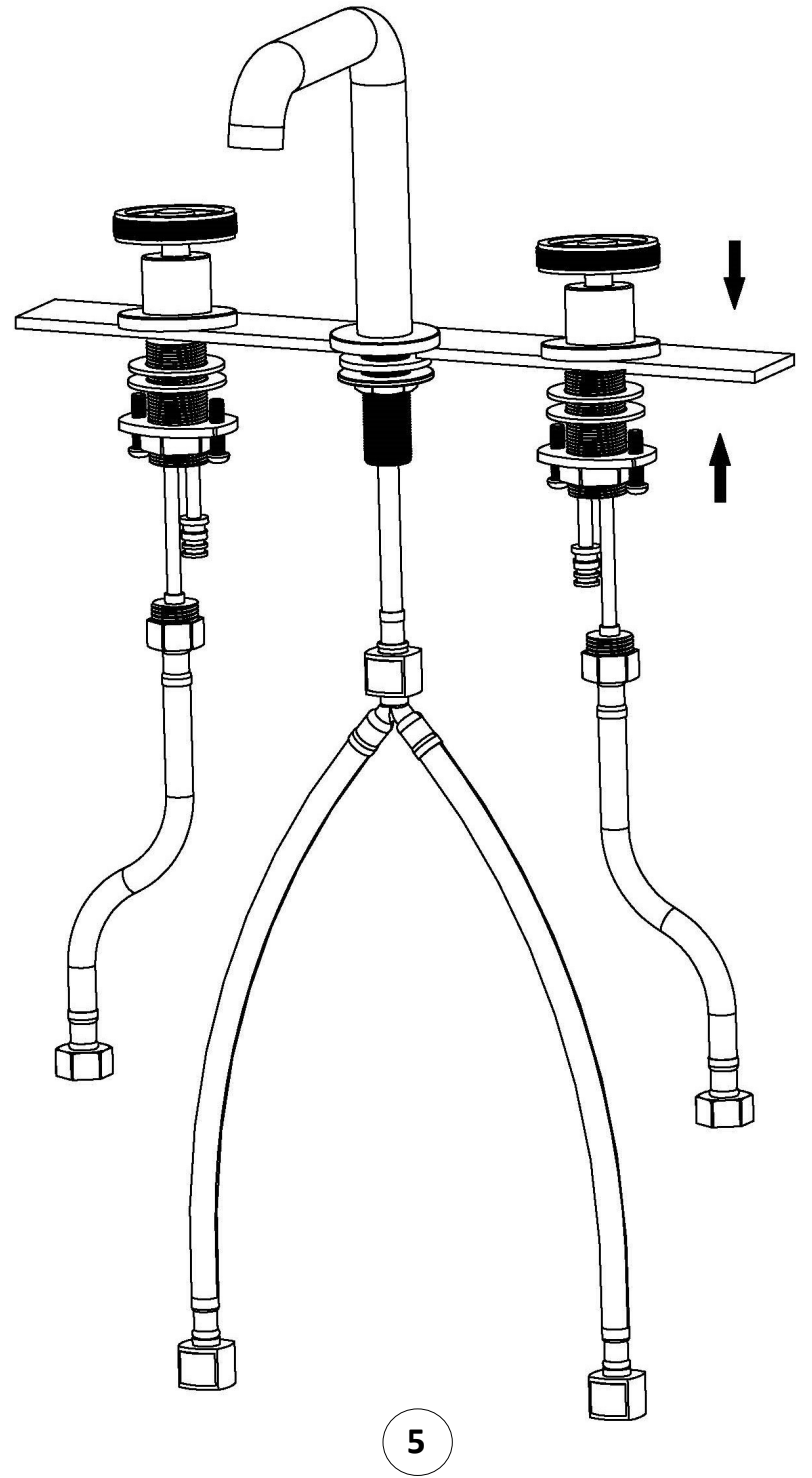

Karran®

INSTALLATION GUIDE

Tryst

Models: KBF466C
KBF466MB
KBF466SS

COMPONENT LIST	QTY
1 - Faucet Handles	2
2 - Water Line	1
3 - Rubber Washer	3
4 - Metal Washer	2
5 - Mounting Hardware	3
6 - Screws	4
7 - Water Lines	2
8 - Faucet Body	1

2

3

6

- 1 - Cap
- 2 - Screw
- 3 - Handle
- 4 - Handle Base
- 5 - Cartridge
- 6 - Flange
- 7 - Flange
- 8 - Base
- 9 - Rubber Washer
- 10 - Metal Washer
- 11 - Mounting Hardware
- 12 - Screws
- 13 - Faucet Body
- 14 - Aerator
- 15 - Flange
- 16 - Base
- 17 - Water Line
- 18 - Washer
- 19 - Mounting Hardware
- 20 - Water Lines
- 21 - Water Lines