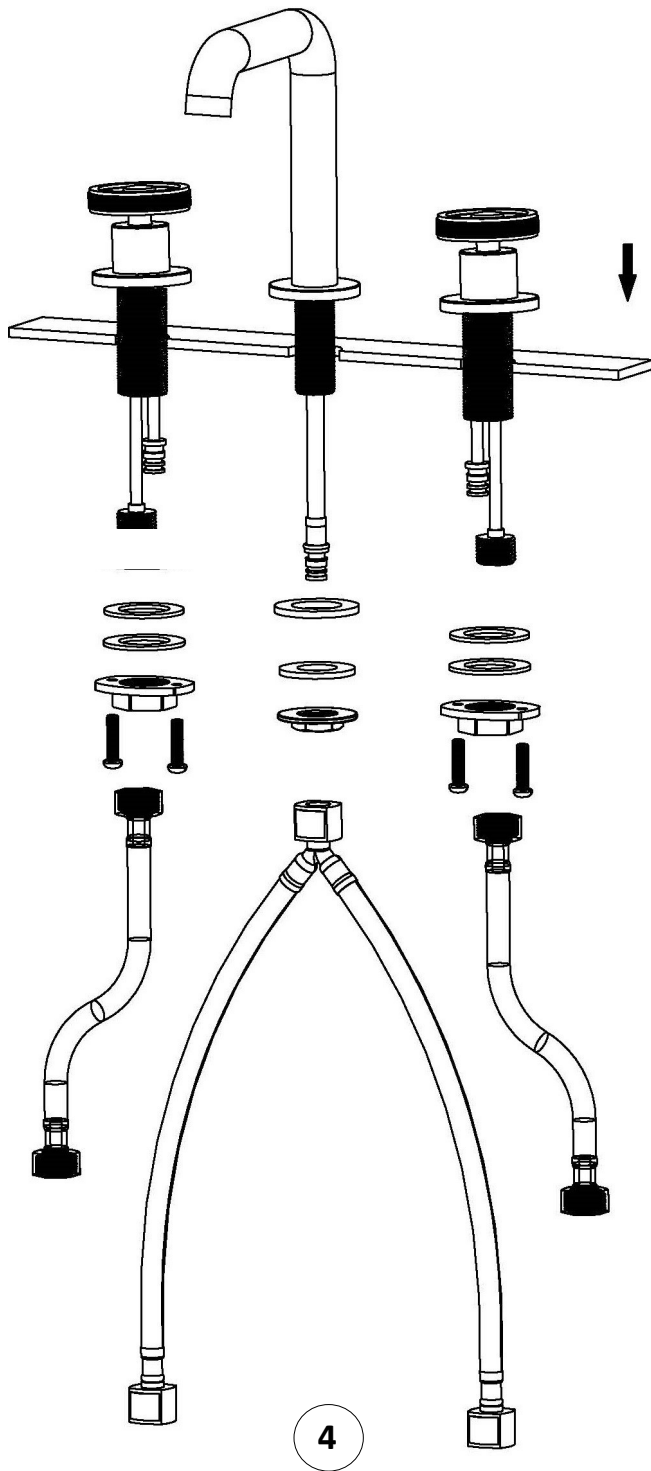

Karran®

INSTALLATION GUIDE

Tryst

Models: KBF466C
KBF466MB
KBF466SS

COMPONENT LIST	QTY
1 - Faucet Handles	2
2 - Water Line	1
3 - Rubber Washer	3
4 - Metal Washer	2
5 - Mounting Hardware	3
6 - Screws	4
7 - Water Lines	2
8 - Faucet Body	1

2

3

6

- 1 - Cap
- 2 - Screw
- 3 - Handle
- 4 - Handle Base
- 5 - Cartridge
- 6 - Flange
- 7 - Flange
- 8 - Base
- 9 - Rubber Washer
- 10 - Metal Washer
- 11 - Mounting Hardware
- 12 - Screws
- 13 - Faucet Body
- 14 - Aerator
- 15 - Flange
- 16 - Base
- 17 - Water Line
- 18 - Washer
- 19 - Mounting Hardware
- 20 - Water Lines
- 21 - Water Lines