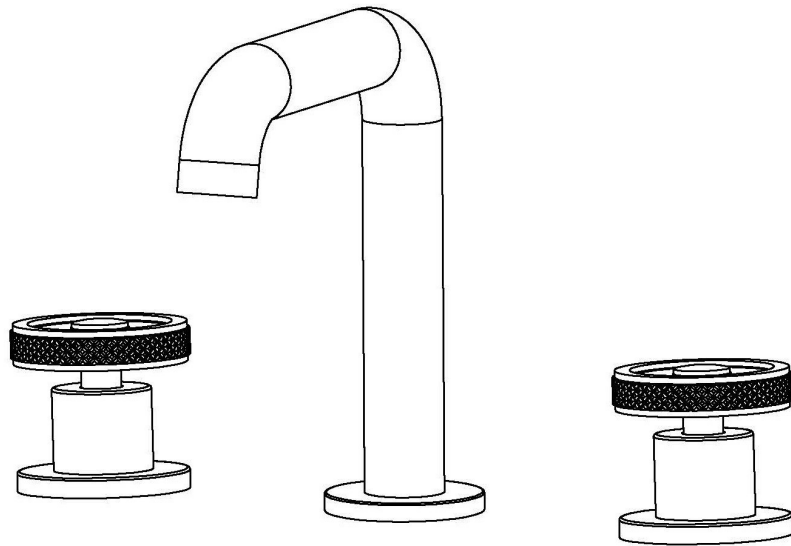

Karran®

INSTALLATION GUIDE

Tryst

Models: KBF466C
KBF466MB
KBF466SS

COMPONENT LIST	QTY
1 - Faucet Handles	2
2 - Water Line	1
3 - Rubber Washer	3
4 - Metal Washer	2
5 - Mounting Hardware	3
6 - Screws	4
7 - Water Lines	2
8 - Faucet Body	1

2

3

6

- 1 - Cap
- 2 - Screw
- 3 - Handle
- 4 - Handle Base
- 5 - Cartridge
- 6 - Flange
- 7 - Flange
- 8 - Base
- 9 - Rubber Washer
- 10 - Metal Washer
- 11 - Mounting Hardware
- 12 - Screws
- 13 - Faucet Body
- 14 - Aerator
- 15 - Flange
- 16 - Base
- 17 - Water Line
- 18 - Washer
- 19 - Mounting Hardware
- 20 - Water Lines
- 21 - Water Lines