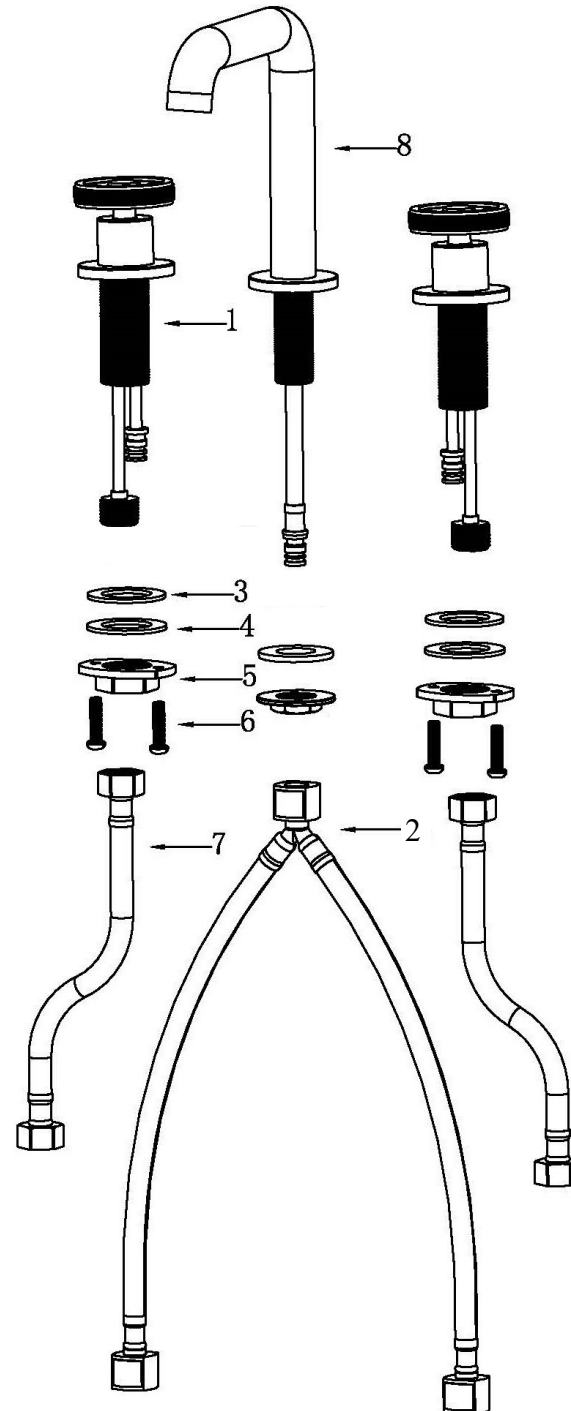

Karran®

INSTALLATION GUIDE

Tryst

Models: KBF466C
KBF466MB
KBF466SS

COMPONENT LIST	QTY
1 - Faucet Handles	2
2 - Water Line	1
3 - Rubber Washer	3
4 - Metal Washer	2
5 - Mounting Hardware	3
6 - Screws	4
7 - Water Lines	2
8 - Faucet Body	1

2

3

6

- 1 - Cap
- 2 - Screw
- 3 - Handle
- 4 - Handle Base
- 5 - Cartridge
- 6 - Flange
- 7 - Flange
- 8 - Base
- 9 - Rubber Washer
- 10 - Metal Washer
- 11 - Mounting Hardware
- 12 - Screws
- 13 - Faucet Body
- 14 - Aerator
- 15 - Flange
- 16 - Base
- 17 - Water Line
- 18 - Washer
- 19 - Mounting Hardware
- 20 - Water Lines
- 21 - Water Lines