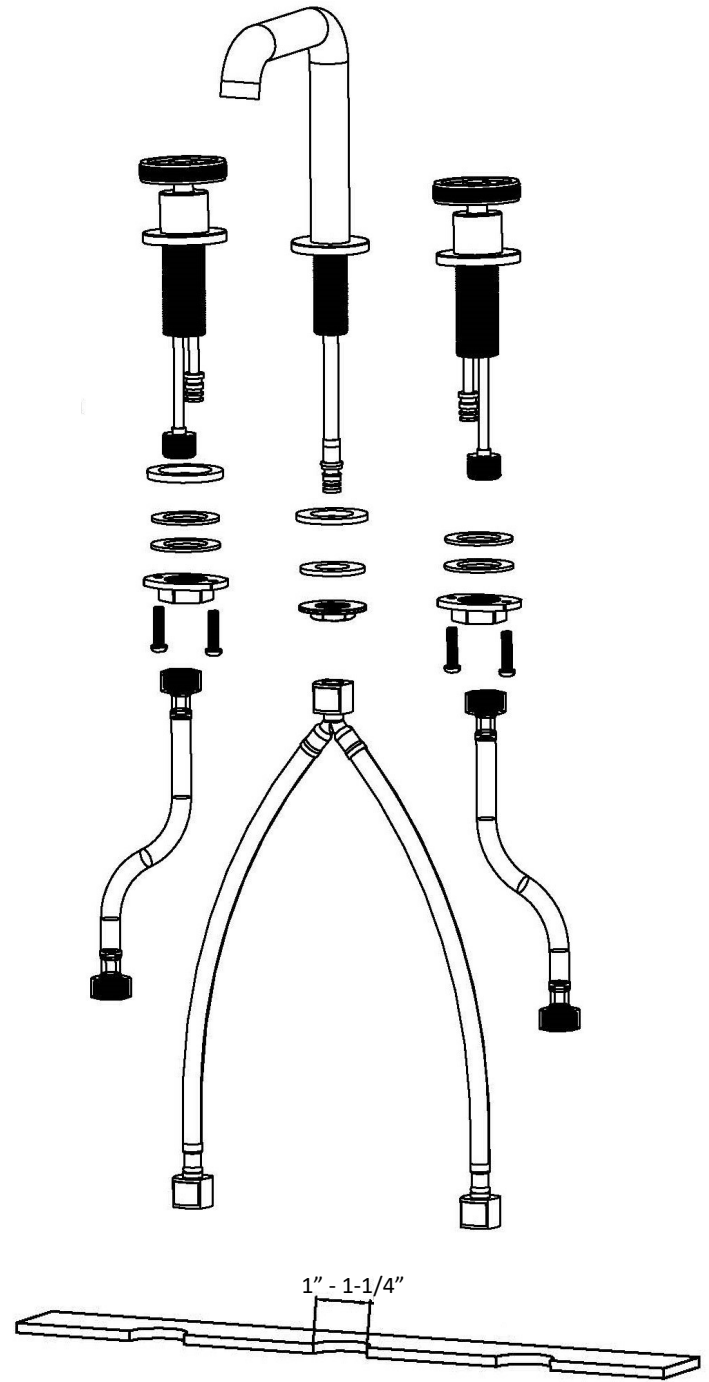

Karran®

INSTALLATION GUIDE

Tryst

Models: KBF466C
KBF466MB
KBF466SS

COMPONENT LIST	QTY
1 - Faucet Handles	2
2 - Water Line	1
3 - Rubber Washer	3
4 - Metal Washer	2
5 - Mounting Hardware	3
6 - Screws	4
7 - Water Lines	2
8 - Faucet Body	1

2

3

6

- 1 - Cap
- 2 - Screw
- 3 - Handle
- 4 - Handle Base
- 5 - Cartridge
- 6 - Flange
- 7 - Flange
- 8 - Base
- 9 - Rubber Washer
- 10 - Metal Washer
- 11 - Mounting Hardware
- 12 - Screws
- 13 - Faucet Body
- 14 - Aerator
- 15 - Flange
- 16 - Base
- 17 - Water Line
- 18 - Washer
- 19 - Mounting Hardware
- 20 - Water Lines
- 21 - Water Lines