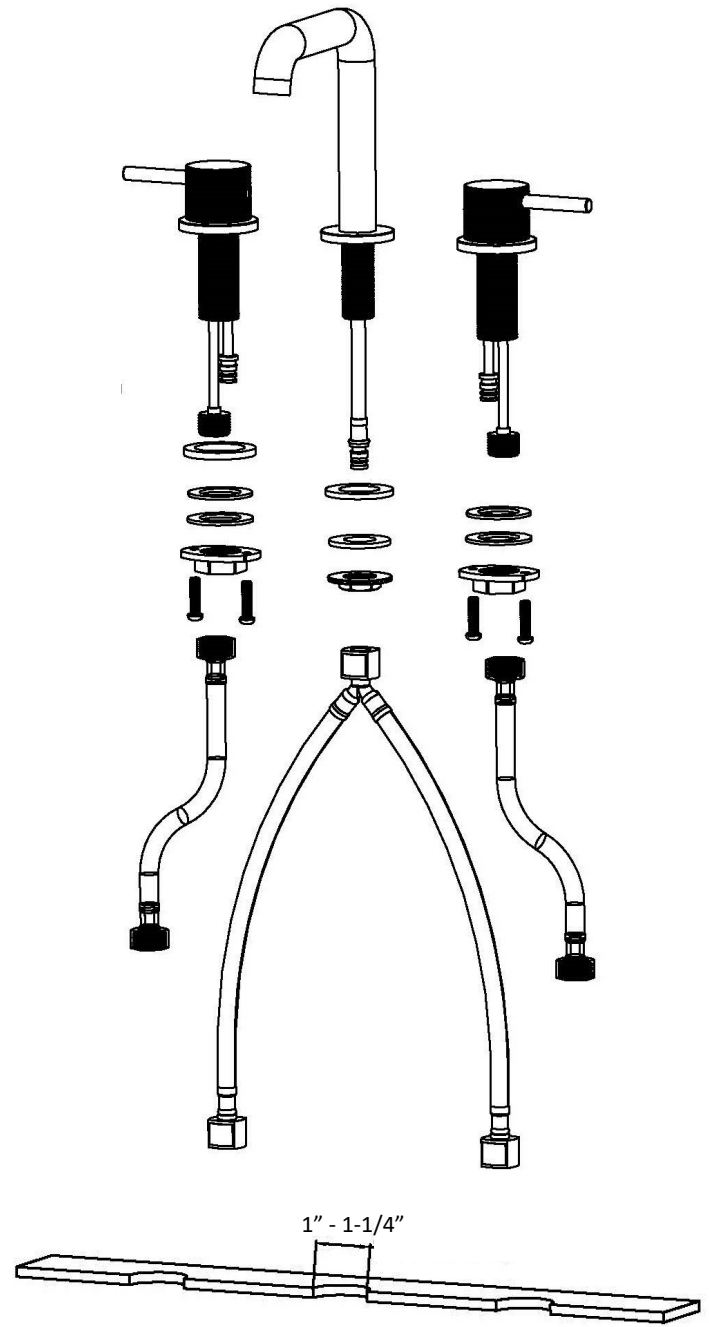

### Tryst

**Models:** KBF464C  
KBF464MB  
KBF464SS

COMPONENT LIST	QTY
1 - Faucet Handles	2
2 - Faucet Body	1
3 - Rubber Washer	3
4 - Metal Washer	3
5 - Mounting Hardware	3
6 - Screws	4
7 - Water Lines	2
8 - Water Line	1

2

3

6

7

- 1 - Handle
- 2 - Screw
- 3 - Screw Cover
- 4 - Cartridge
- 5 - Flange
- 6 - Aerator Cover
- 7 - Flange
- 8 - Base
- 9 - Rubber Washer
- 10 - Metal Washer
- 11 - Mounting Hardware
- 12 - Screws
- 13 - Faucet Body
- 14 - Aerator
- 15 - Flange
- 16 - Base
- 17 - Water Line
- 18 - Metal Washer
- 19 - Mounting Hardware
- 20 - Water Lines
- 21 - Water Lines