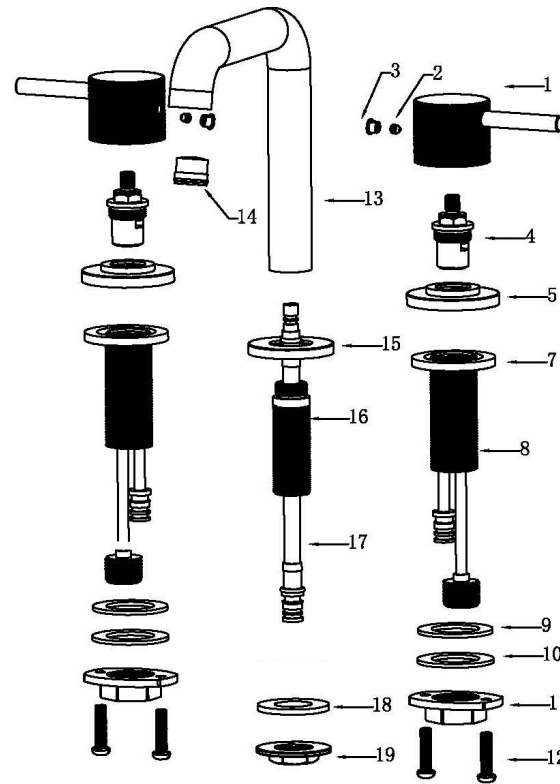

### Tryst

**Models:** KBF464C  
KBF464MB  
KBF464SS

COMPONENT LIST	QTY
1 - Faucet Handles	2
2 - Faucet Body	1
3 - Rubber Washer	3
4 - Metal Washer	3
5 - Mounting Hardware	3
6 - Screws	4
7 - Water Lines	2
8 - Water Line	1

2

3

6

7

- 1 - Handle
- 2 - Screw
- 3 - Screw Cover
- 4 - Cartridge
- 5 - Flange
- 6 - Aerator Cover
- 7 - Flange
- 8 - Base
- 9 - Rubber Washer
- 10 - Metal Washer
- 11 - Mounting Hardware
- 12 - Screws
- 13 - Faucet Body
- 14 - Aerator
- 15 - Flange
- 16 - Base
- 17 - Water Line
- 18 - Metal Washer
- 19 - Mounting Hardware
- 20 - Water Lines
- 21 - Water Lines