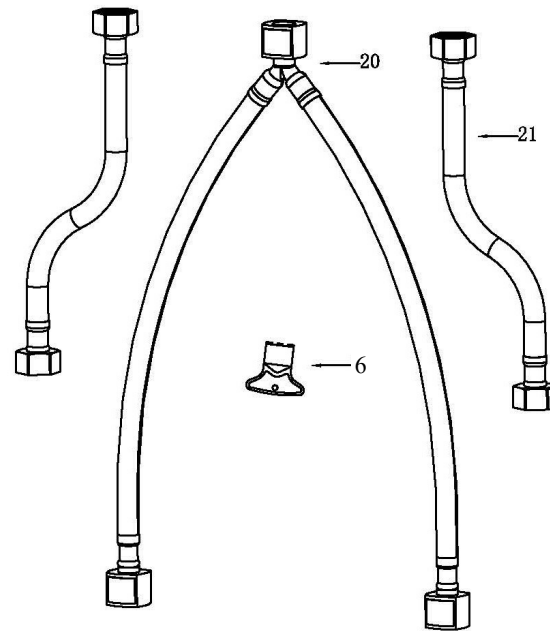

### Tryst

**Models:** KBF464C  
KBF464MB  
KBF464SS

COMPONENT LIST	QTY
1 - Faucet Handles	2
2 - Faucet Body	1
3 - Rubber Washer	3
4 - Metal Washer	3
5 - Mounting Hardware	3
6 - Screws	4
7 - Water Lines	2
8 - Water Line	1

2

3

6

7

- 1 - Handle
- 2 - Screw
- 3 - Screw Cover
- 4 - Cartridge
- 5 - Flange
- 6 - Aerator Cover
- 7 - Flange
- 8 - Base
- 9 - Rubber Washer
- 10 - Metal Washer
- 11 - Mounting Hardware
- 12 - Screws
- 13 - Faucet Body
- 14 - Aerator
- 15 - Flange
- 16 - Base
- 17 - Water Line
- 18 - Metal Washer
- 19 - Mounting Hardware
- 20 - Water Lines
- 21 - Water Lines