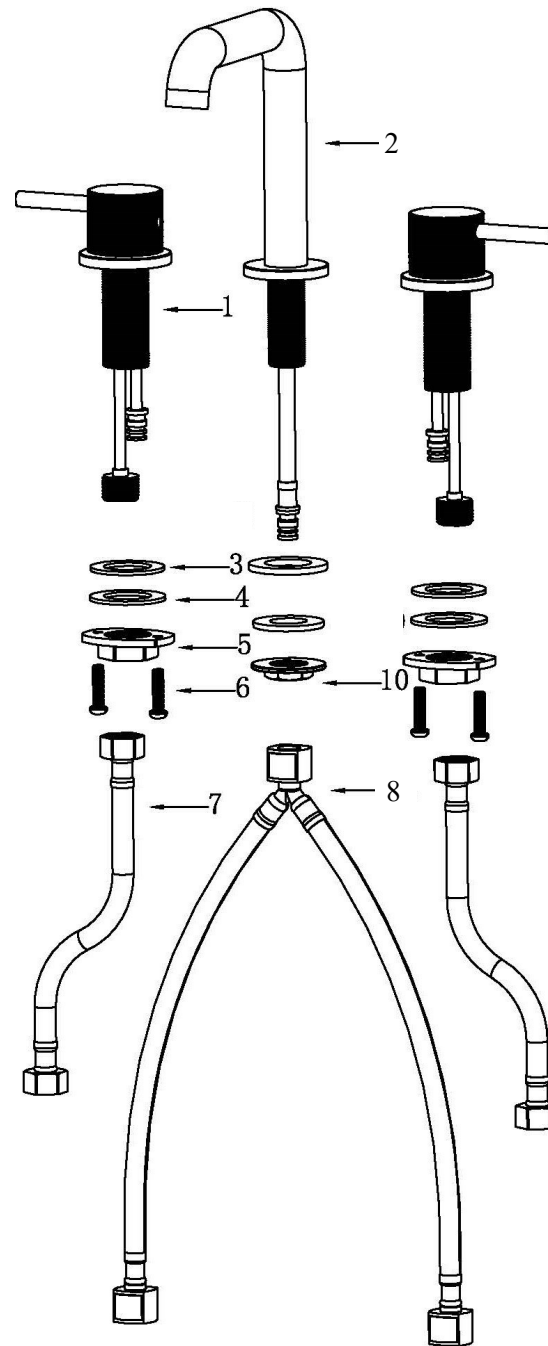

### Tryst

**Models:** KBF464C  
KBF464MB  
KBF464SS

COMPONENT LIST	QTY
1 - Faucet Handles	2
2 - Faucet Body	1
3 - Rubber Washer	3
4 - Metal Washer	3
5 - Mounting Hardware	3
6 - Screws	4
7 - Water Lines	2
8 - Water Line	1

2

3

6

7

- 1 - Handle
- 2 - Screw
- 3 - Screw Cover
- 4 - Cartridge
- 5 - Flange
- 6 - Aerator Cover
- 7 - Flange
- 8 - Base
- 9 - Rubber Washer
- 10 - Metal Washer
- 11 - Mounting Hardware
- 12 - Screws
- 13 - Faucet Body
- 14 - Aerator
- 15 - Flange
- 16 - Base
- 17 - Water Line
- 18 - Metal Washer
- 19 - Mounting Hardware
- 20 - Water Lines
- 21 - Water Lines