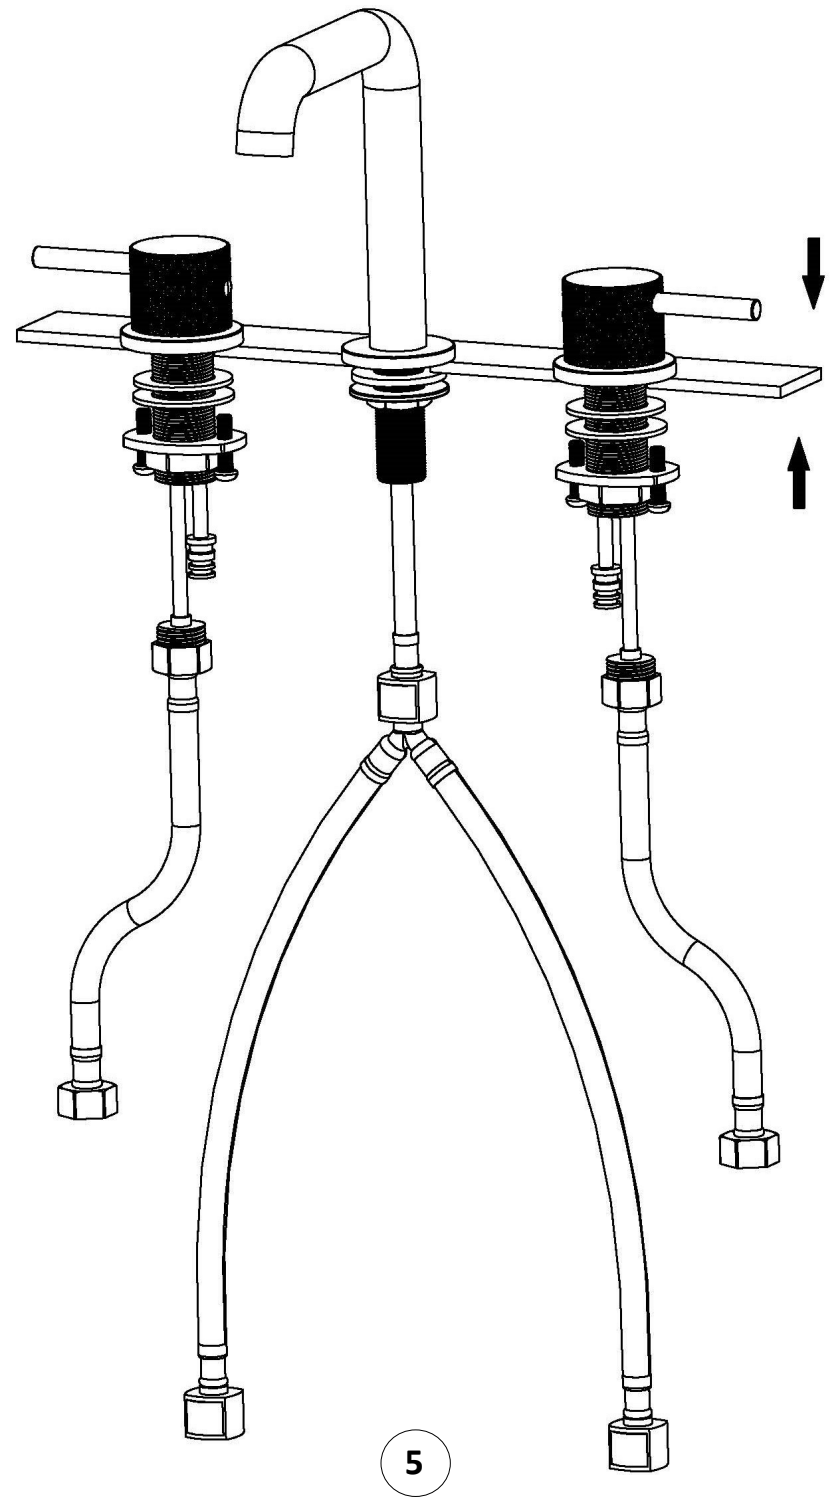

### Tryst

**Models:** KBF464C  
KBF464MB  
KBF464SS

COMPONENT LIST	QTY
1 - Faucet Handles	2
2 - Faucet Body	1
3 - Rubber Washer	3
4 - Metal Washer	3
5 - Mounting Hardware	3
6 - Screws	4
7 - Water Lines	2
8 - Water Line	1

2

3

6

7

- 1 - Handle
- 2 - Screw
- 3 - Screw Cover
- 4 - Cartridge
- 5 - Flange
- 6 - Aerator Cover
- 7 - Flange
- 8 - Base
- 9 - Rubber Washer
- 10 - Metal Washer
- 11 - Mounting Hardware
- 12 - Screws
- 13 - Faucet Body
- 14 - Aerator
- 15 - Flange
- 16 - Base
- 17 - Water Line
- 18 - Metal Washer
- 19 - Mounting Hardware
- 20 - Water Lines
- 21 - Water Lines