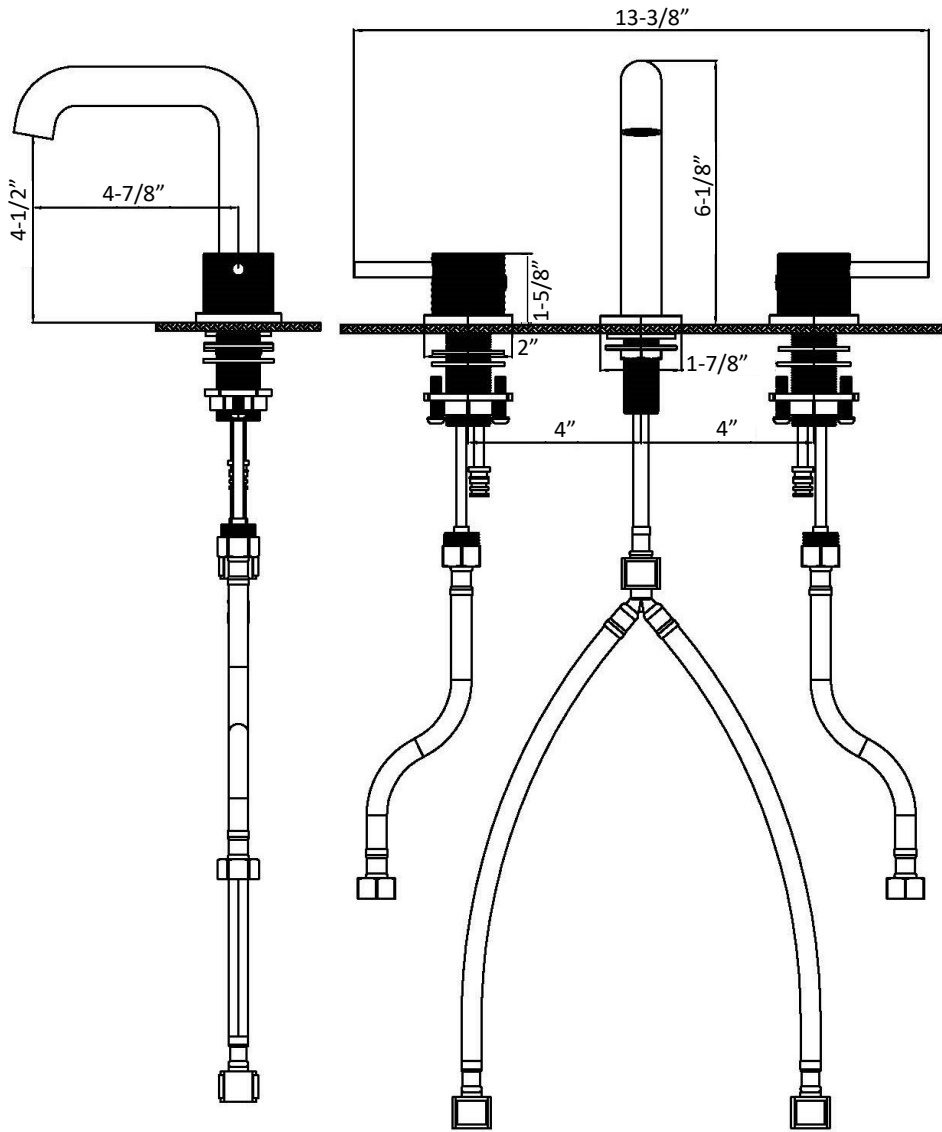

## INSTALLATION GUIDE

### Tryst

**Models:** KBF464C  
KBF464MB  
KBF464SS

COMPONENT LIST	QTY
1 - Faucet Handles	2
2 - Faucet Body	1
3 - Rubber Washer	3
4 - Metal Washer	3
5 - Mounting Hardware	3
6 - Screws	4
7 - Water Lines	2
8 - Water Line	1

2

3

6

7

- 1 - Handle
- 2 - Screw
- 3 - Screw Cover
- 4 - Cartridge
- 5 - Flange
- 6 - Aerator Cover
- 7 - Flange
- 8 - Base
- 9 - Rubber Washer
- 10 - Metal Washer
- 11 - Mounting Hardware
- 12 - Screws
- 13 - Faucet Body
- 14 - Aerator
- 15 - Flange
- 16 - Base
- 17 - Water Line
- 18 - Metal Washer
- 19 - Mounting Hardware
- 20 - Water Lines
- 21 - Water Lines