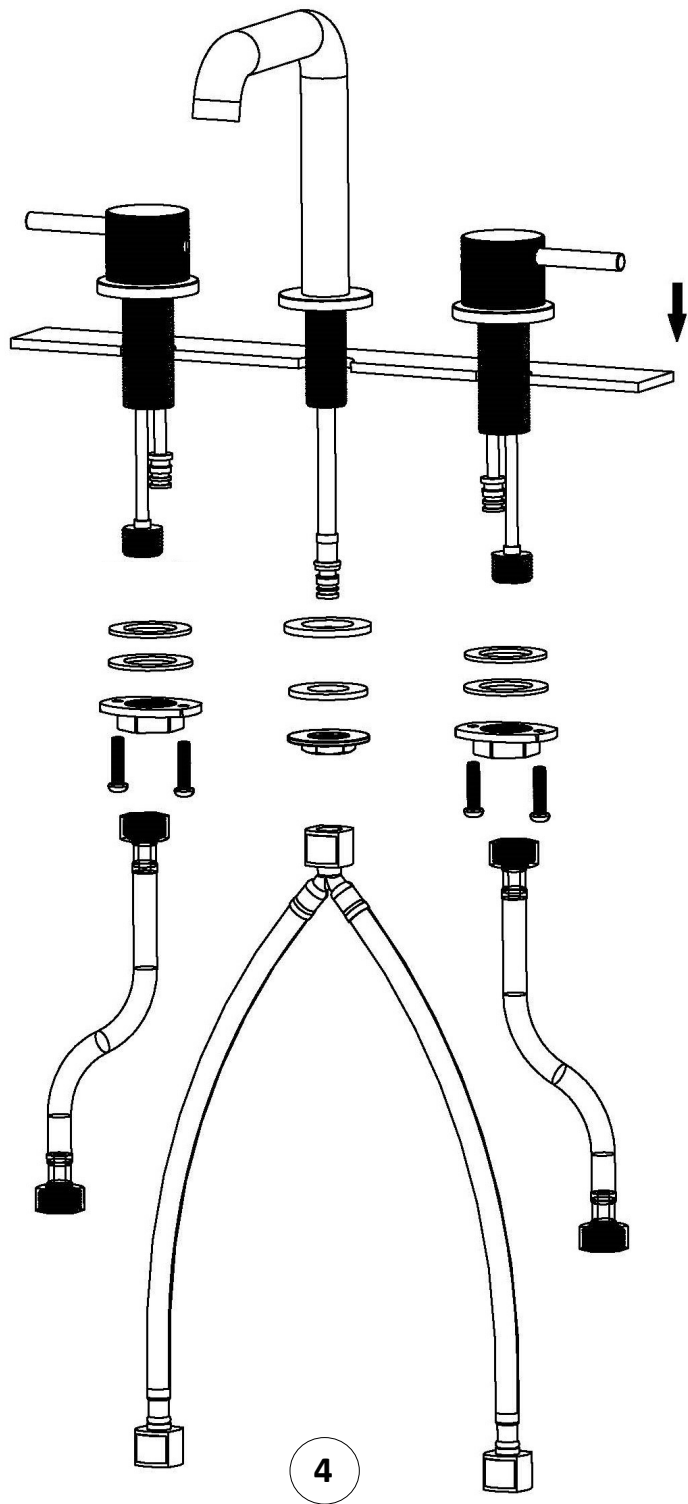

### Tryst

**Models:** KBF464C  
KBF464MB  
KBF464SS

COMPONENT LIST	QTY
1 - Faucet Handles	2
2 - Faucet Body	1
3 - Rubber Washer	3
4 - Metal Washer	3
5 - Mounting Hardware	3
6 - Screws	4
7 - Water Lines	2
8 - Water Line	1

2

3

6

7

- 1 - Handle
- 2 - Screw
- 3 - Screw Cover
- 4 - Cartridge
- 5 - Flange
- 6 - Aerator Cover
- 7 - Flange
- 8 - Base
- 9 - Rubber Washer
- 10 - Metal Washer
- 11 - Mounting Hardware
- 12 - Screws
- 13 - Faucet Body
- 14 - Aerator
- 15 - Flange
- 16 - Base
- 17 - Water Line
- 18 - Metal Washer
- 19 - Mounting Hardware
- 20 - Water Lines
- 21 - Water Lines