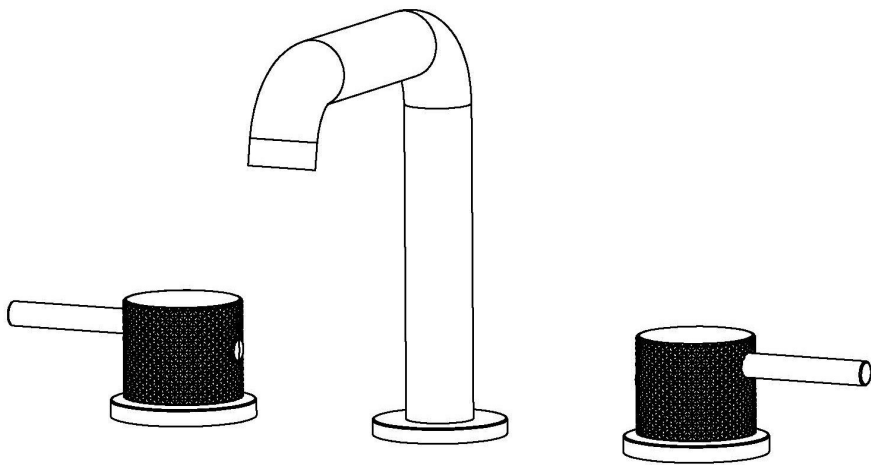

### Tryst

**Models:** KBF464C  
KBF464MB  
KBF464SS

COMPONENT LIST	QTY
1 - Faucet Handles	2
2 - Faucet Body	1
3 - Rubber Washer	3
4 - Metal Washer	3
5 - Mounting Hardware	3
6 - Screws	4
7 - Water Lines	2
8 - Water Line	1