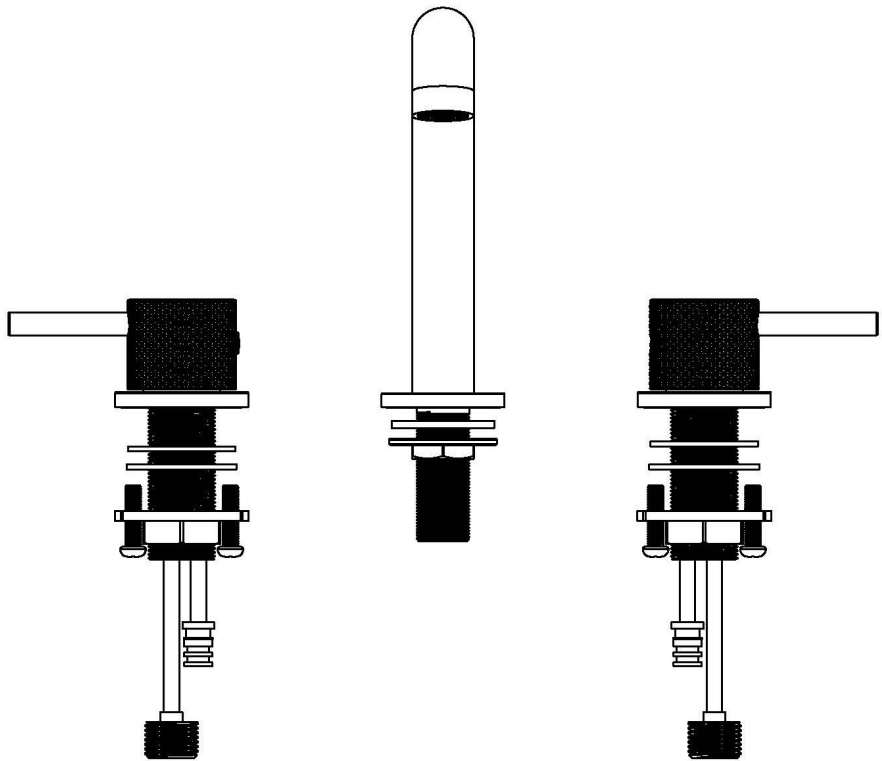

### Tryst

**Models:** KBF464C  
KBF464MB  
KBF464SS

COMPONENT LIST	QTY
1 - Faucet Handles	2
2 - Faucet Body	1
3 - Rubber Washer	3
4 - Metal Washer	3
5 - Mounting Hardware	3
6 - Screws	4
7 - Water Lines	2
8 - Water Line	1

2

3

6

7

- 1 - Handle
- 2 - Screw
- 3 - Screw Cover
- 4 - Cartridge
- 5 - Flange
- 6 - Aerator Cover
- 7 - Flange
- 8 - Base
- 9 - Rubber Washer
- 10 - Metal Washer
- 11 - Mounting Hardware
- 12 - Screws
- 13 - Faucet Body
- 14 - Aerator
- 15 - Flange
- 16 - Base
- 17 - Water Line
- 18 - Metal Washer
- 19 - Mounting Hardware
- 20 - Water Lines
- 21 - Water Lines