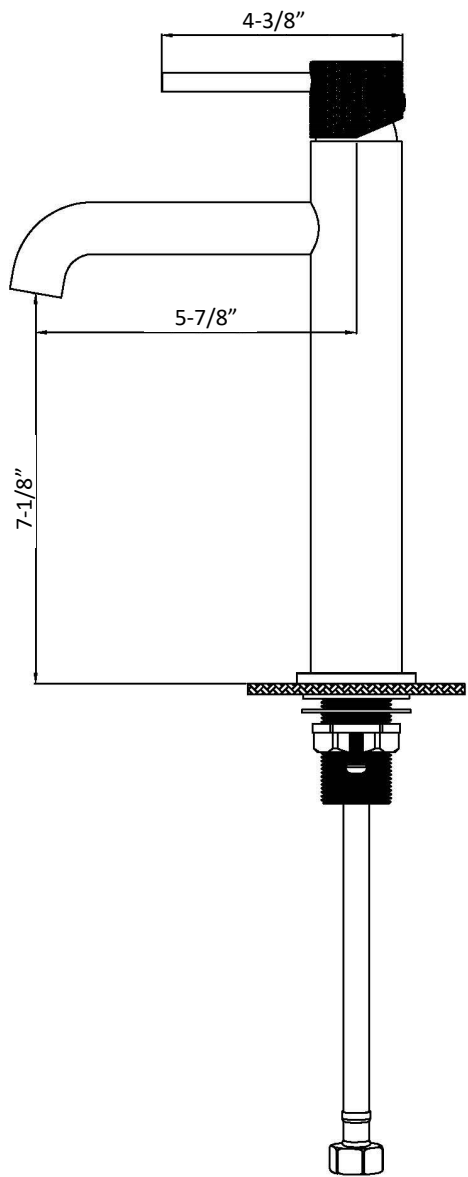

Karran®

INSTALLATION GUIDE

Tryst

Models: KBF462C
KBF462MB
KBF462SS

COMPONENT LIST	QTY
1 - Faucet Body	1
2 - O-Ring	1
3 - Rubber Washer	1
4 - Metal Washer	1
5 - Mounting Hardware	1
6 - Screw	2

2

3

4

5

6

7

- 1 - Screw Cover
- 2 - Screw
- 3 - Handle
- 4 - Cover Ring
- 5 - Nut
- 6 - Cartridge
- 7 - Faucet Body
- 8 - Aerator
- 9 - Aerator Cover
- 10 - Base Ring
- 11 - Base
- 12 - O-Ring
- 13 - Rubber Washer
- 14 - Metal Washer
- 15 - Mounting Hardware
- 16 - Screws
- 17 & 18 - Water Lines