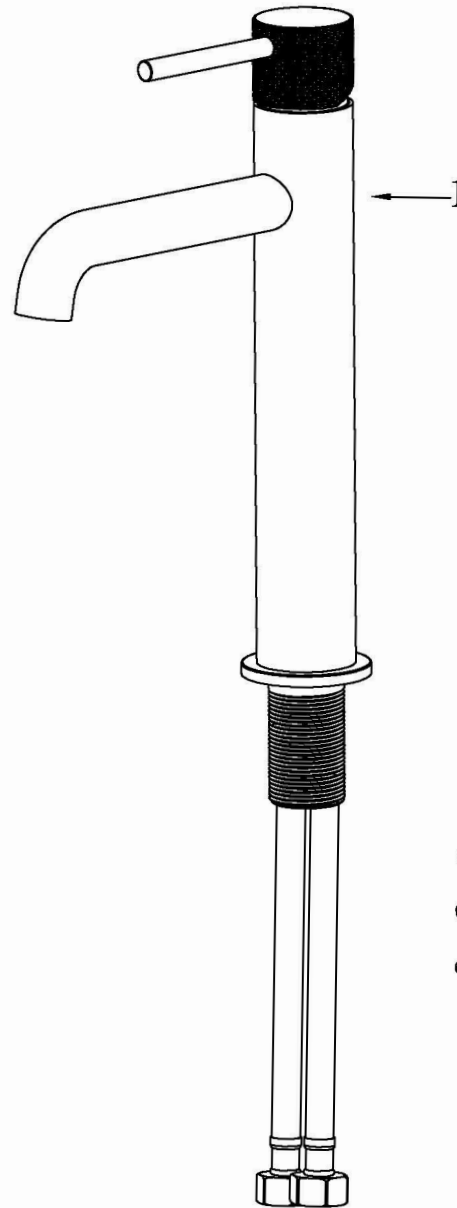

Karran®

INSTALLATION GUIDE

Tryst

Models: KBF462C
KBF462MB
KBF462SS

COMPONENT LIST	QTY
1 - Faucet Body	1
2 - O-Ring	1
3 - Rubber Washer	1
4 - Metal Washer	1
5 - Mounting Hardware	1
6 - Screw	2

2

3

4

5

6

7

- 1 - Screw Cover
- 2 - Screw
- 3 - Handle
- 4 - Cover Ring
- 5 - Nut
- 6 - Cartridge
- 7 - Faucet Body
- 8 - Aerator
- 9 - Aerator Cover
- 10 - Base Ring
- 11 - Base
- 12 - O-Ring
- 13 - Rubber Washer
- 14 - Metal Washer
- 15 - Mounting Hardware
- 16 - Screws
- 17 & 18 - Water Lines