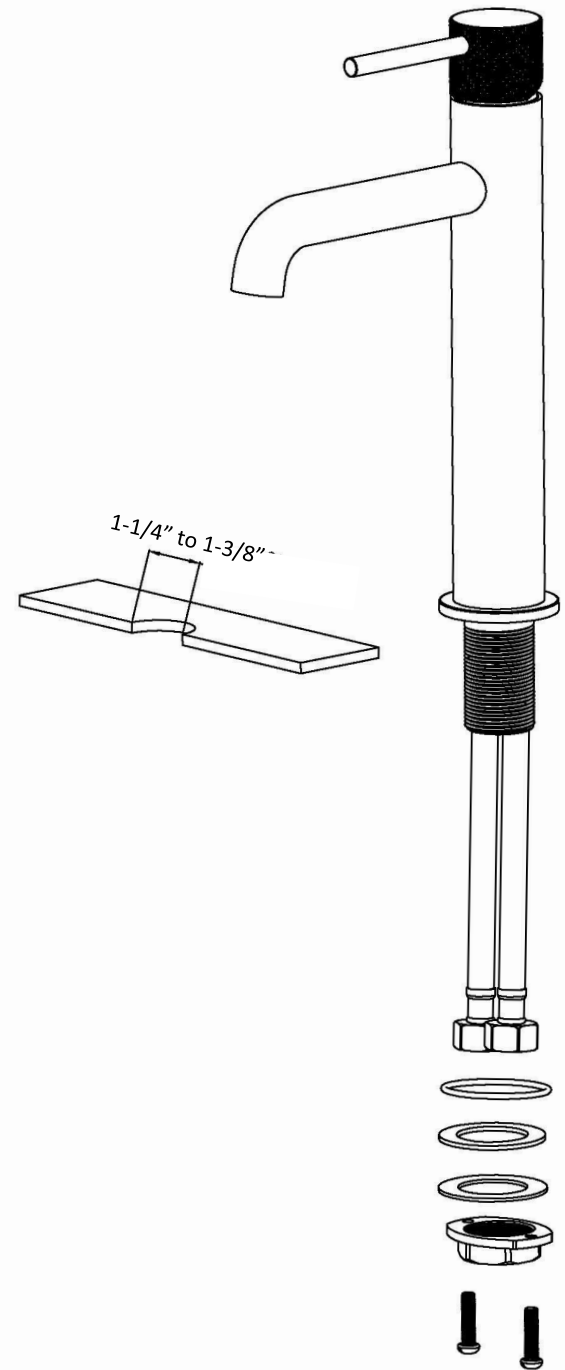

Karran®

INSTALLATION GUIDE

Tryst

Models: KBF462C
KBF462MB
KBF462SS

COMPONENT LIST	QTY
1 - Faucet Body	1
2 - O-Ring	1
3 - Rubber Washer	1
4 - Metal Washer	1
5 - Mounting Hardware	1
6 - Screw	2

2

3

4

5

6

7

- 1 - Screw Cover
- 2 - Screw
- 3 - Handle
- 4 - Cover Ring
- 5 - Nut
- 6 - Cartridge
- 7 - Faucet Body
- 8 - Aerator
- 9 - Aerator Cover
- 10 - Base Ring
- 11 - Base
- 12 - O-Ring
- 13 - Rubber Washer
- 14 - Metal Washer
- 15 - Mounting Hardware
- 16 - Screws
- 17 & 18 - Water Lines