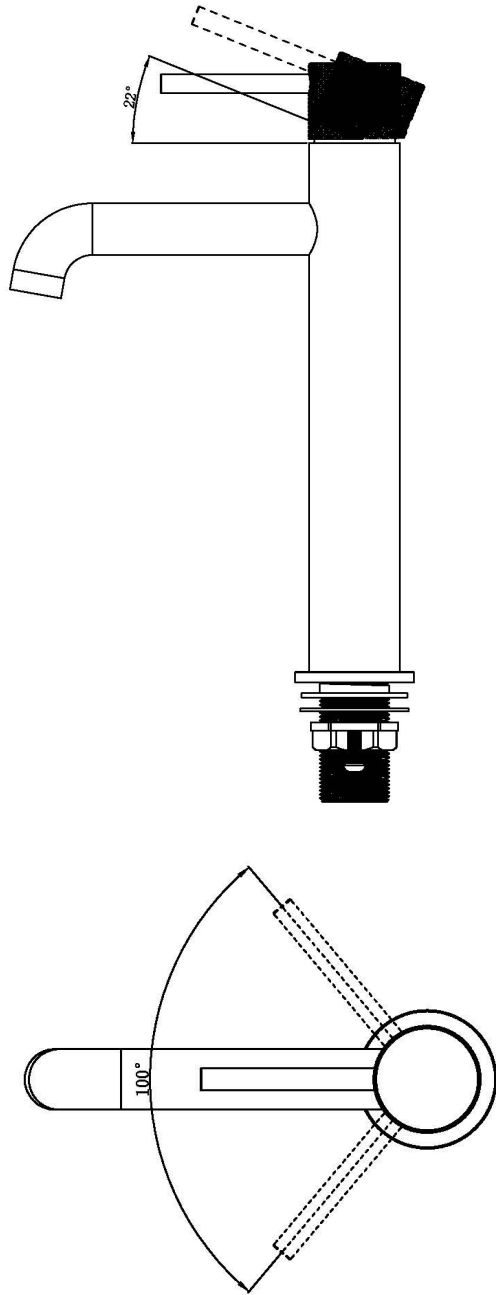

Karran®

INSTALLATION GUIDE

Tryst

Models: KBF462C
KBF462MB
KBF462SS

COMPONENT LIST	QTY
1 - Faucet Body	1
2 - O-Ring	1
3 - Rubber Washer	1
4 - Metal Washer	1
5 - Mounting Hardware	1
6 - Screw	2

2

3

4

5

6

7

- 1 - Screw Cover
- 2 - Screw
- 3 - Handle
- 4 - Cover Ring
- 5 - Nut
- 6 - Cartridge
- 7 - Faucet Body
- 8 - Aerator
- 9 - Aerator Cover
- 10 - Base Ring
- 11 - Base
- 12 - O-Ring
- 13 - Rubber Washer
- 14 - Metal Washer
- 15 - Mounting Hardware
- 16 - Screws
- 17 & 18 - Water Lines