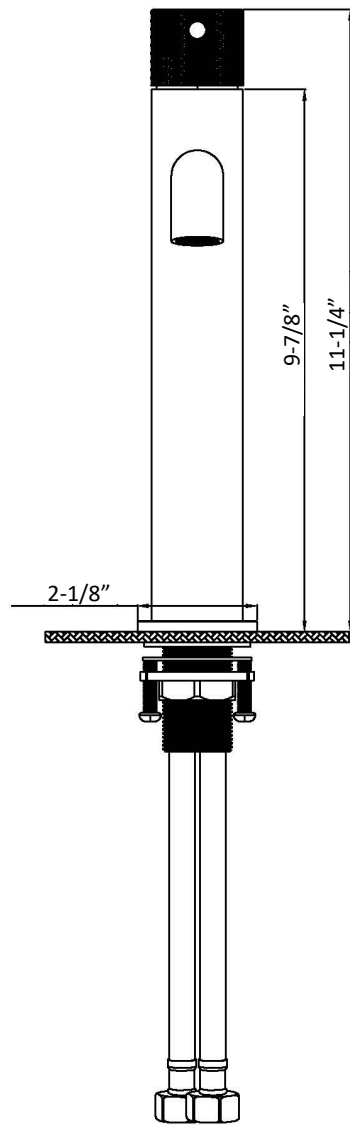

Karran®

INSTALLATION GUIDE

Tryst

Models: KBF462C
KBF462MB
KBF462SS

COMPONENT LIST	QTY
1 - Faucet Body	1
2 - O-Ring	1
3 - Rubber Washer	1
4 - Metal Washer	1
5 - Mounting Hardware	1
6 - Screw	2

2

3

4

5

6

7

- 1 - Screw Cover
- 2 - Screw
- 3 - Handle
- 4 - Cover Ring
- 5 - Nut
- 6 - Cartridge
- 7 - Faucet Body
- 8 - Aerator
- 9 - Aerator Cover
- 10 - Base Ring
- 11 - Base
- 12 - O-Ring
- 13 - Rubber Washer
- 14 - Metal Washer
- 15 - Mounting Hardware
- 16 - Screws
- 17 & 18 - Water Lines