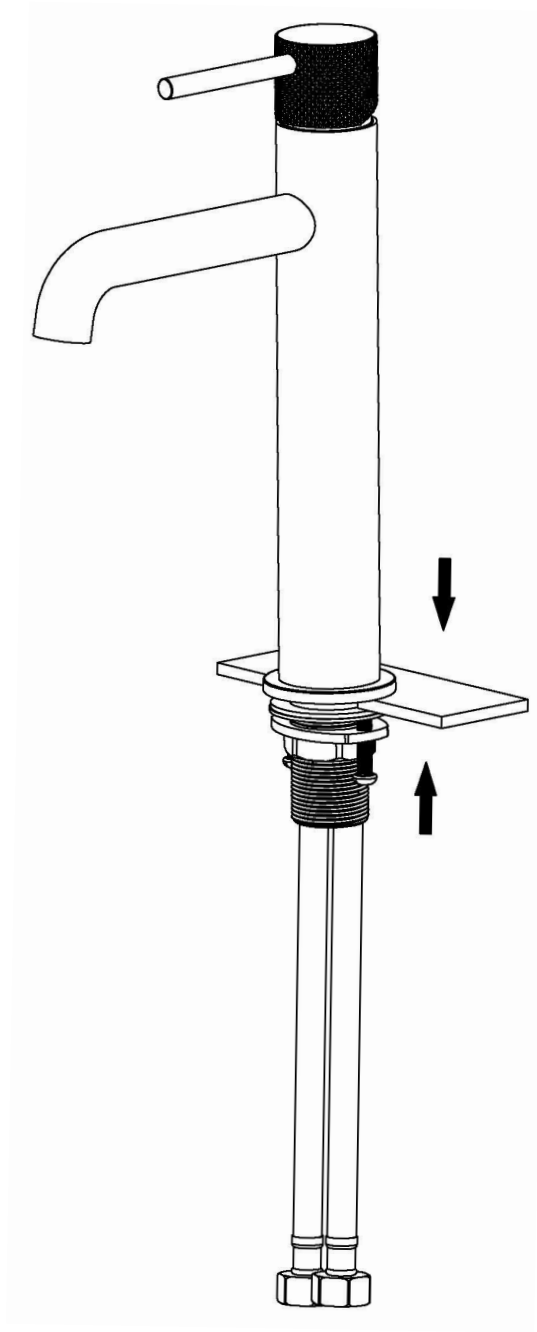

Karran®

INSTALLATION GUIDE

Tryst

Models: KBF462C
KBF462MB
KBF462SS

COMPONENT LIST	QTY
1 - Faucet Body	1
2 - O-Ring	1
3 - Rubber Washer	1
4 - Metal Washer	1
5 - Mounting Hardware	1
6 - Screw	2

2

3

4

5

6

7

- 1 - Screw Cover
- 2 - Screw
- 3 - Handle
- 4 - Cover Ring
- 5 - Nut
- 6 - Cartridge
- 7 - Faucet Body
- 8 - Aerator
- 9 - Aerator Cover
- 10 - Base Ring
- 11 - Base
- 12 - O-Ring
- 13 - Rubber Washer
- 14 - Metal Washer
- 15 - Mounting Hardware
- 16 - Screws
- 17 & 18 - Water Lines