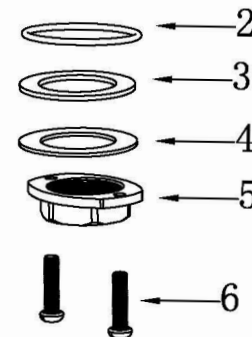

Karran®

INSTALLATION GUIDE

Tryst

Models: KBF462C
KBF462MB
KBF462SS

COMPONENT LIST	QTY
1 - Faucet Body	1
2 - O-Ring	1
3 - Rubber Washer	1
4 - Metal Washer	1
5 - Mounting Hardware	1
6 - Screw	2

2

3

4

5

6

7

- 1 - Screw Cover
- 2 - Screw
- 3 - Handle
- 4 - Cover Ring
- 5 - Nut
- 6 - Cartridge
- 7 - Faucet Body
- 8 - Aerator
- 9 - Aerator Cover
- 10 - Base Ring
- 11 - Base
- 12 - O-Ring
- 13 - Rubber Washer
- 14 - Metal Washer
- 15 - Mounting Hardware
- 16 - Screws
- 17 & 18 - Water Lines