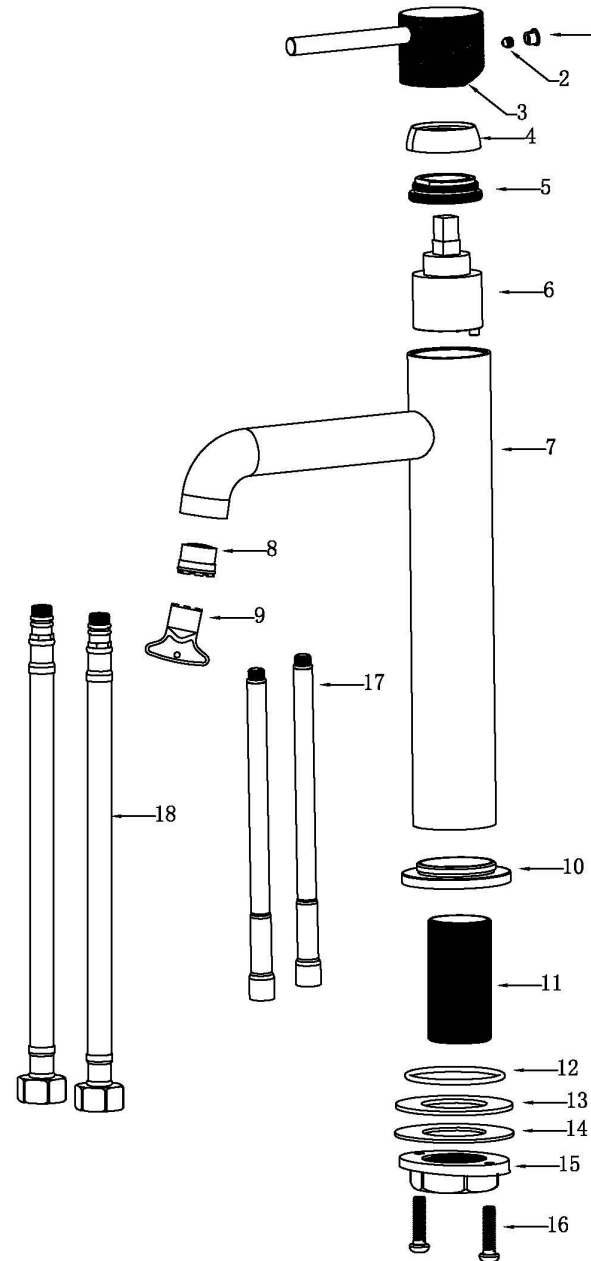

Karran®

INSTALLATION GUIDE

Tryst

Models: KBF462C
KBF462MB
KBF462SS

COMPONENT LIST	QTY
1 - Faucet Body	1
2 - O-Ring	1
3 - Rubber Washer	1
4 - Metal Washer	1
5 - Mounting Hardware	1
6 - Screw	2

2

3

4

5

6

7

- 1 - Screw Cover
- 2 - Screw
- 3 - Handle
- 4 - Cover Ring
- 5 - Nut
- 6 - Cartridge
- 7 - Faucet Body
- 8 - Aerator
- 9 - Aerator Cover
- 10 - Base Ring
- 11 - Base
- 12 - O-Ring
- 13 - Rubber Washer
- 14 - Metal Washer
- 15 - Mounting Hardware
- 16 - Screws
- 17 & 18 - Water Lines