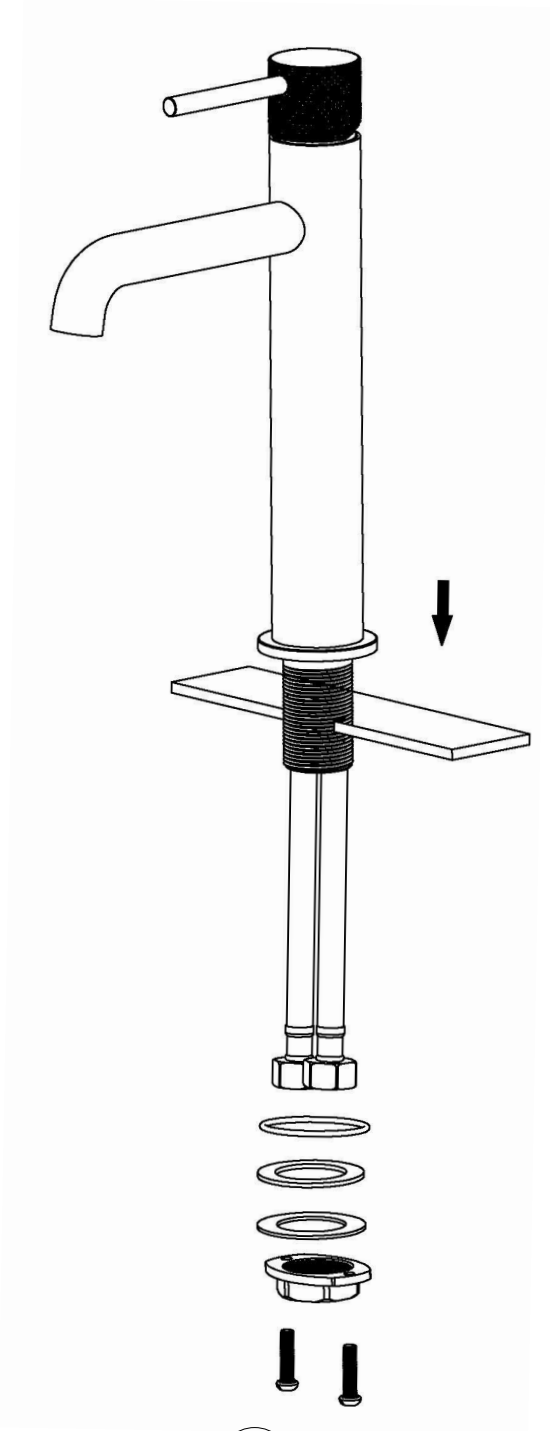

Karran®

INSTALLATION GUIDE

Tryst

Models: KBF462C
KBF462MB
KBF462SS

COMPONENT LIST	QTY
1 - Faucet Body	1
2 - O-Ring	1
3 - Rubber Washer	1
4 - Metal Washer	1
5 - Mounting Hardware	1
6 - Screw	2

2

3

4

5

6

7

- 1 - Screw Cover
- 2 - Screw
- 3 - Handle
- 4 - Cover Ring
- 5 - Nut
- 6 - Cartridge
- 7 - Faucet Body
- 8 - Aerator
- 9 - Aerator Cover
- 10 - Base Ring
- 11 - Base
- 12 - O-Ring
- 13 - Rubber Washer
- 14 - Metal Washer
- 15 - Mounting Hardware
- 16 - Screws
- 17 & 18 - Water Lines