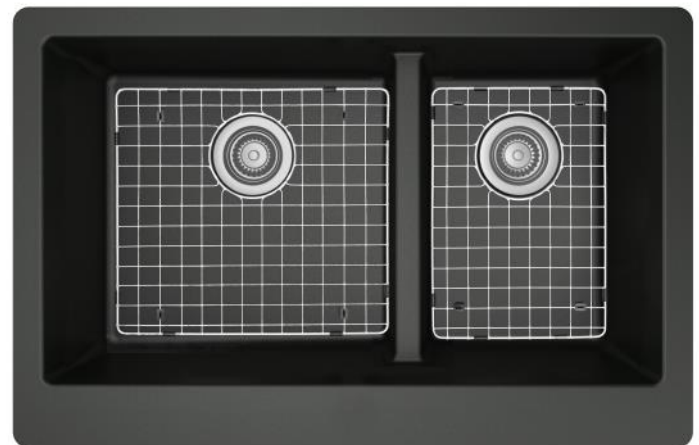

Karran sink bottom grids are manufactured from durable, high quality stainless steel. They are specific sizes and fit specific Karran sink models listed here. Grids help to protect the sink's surface from scratches, scuffs and marring for pots, pans and utensils. All bottom grids are dishwasher safe.

Item #	Designed to fit:
GR-1001	E-510
GR-1002	E-520 / E-525 / E-528
GR-1003	E-540
GR-1004	E-550
GR-1005	E-560 Large bowl
GR-1006	E-560 Small bowl
GR-3001	E-350 / U-5050 / Q-350
GR-3002	Large bowl of E-360R / U-6040R&L / Q-360R
GR-3003	Small bowl of E-360R / U-6040R&L / Q-360R
GR-3004	E-340 / U-3018 / Q-340
GR-3005	E-320 / U-2418 / Q-320
GR-3006	E-330 / U-2321
GR-3008	PU21 / PU51
GR-3009	Large bowl of PU23R&L / PU53R&L
GR-3010	Small bowl of PU23R&L / PU53R&L
GR-3011	PU25 / PU55
GR-3012	PU27 / PU57 / PT30
GR-3013	PT35
GR-3015	SU77
GR-3016	SU76
GR-3017	SU75
GR-3018	SU74
GR-3019	SU73
GR-3020	SU71
GR-5001	E-410 / E-415
GR-5002	E-420
GR-5003	E-440
GR-6001	QA-740 / QAR-740
GR-6002	QA-750 / QAR-750
GR-6003	Large bowl of QA-760 / QAR-760
GR-6004	Small bowl of QA-760 / QAR-760
GR-6005	Left bowl of QT-710 / QU-710
GR-6006	Right bowl of QT-710 / QU-710

Item #	Designed to fit:
GR-6007	Left bowl of QT-711 / QU-711
GR-6008	Right bowl of QT-711 / QU-711
GR-6009	QT-712 / QU-712
GR-6010	Large bowl of QT-610 / QU-610
GR-6011	Small bowl of QT-610 / QU-610
GR-6012	QT-670 / QU-670
GR-6013	QT-671 / QU-671
GR-6014	QT-810 / QU-810
GR-6015	Large bowl of QT-811 / QU-811
GR-6016	Small bowl of QT-811 / QU-811
GR-6017	QT-720 / QU-720
GR-6018	Large bowl of QT-721 / QU-721
GR-6019	Small bowl of QT-721 / QU-721
GR-6020	QT-722 / QU-722
GR-6021	QT-812 / QU-812 / QT-875 / QU-875
GR-6022	QT-820 / QU-820