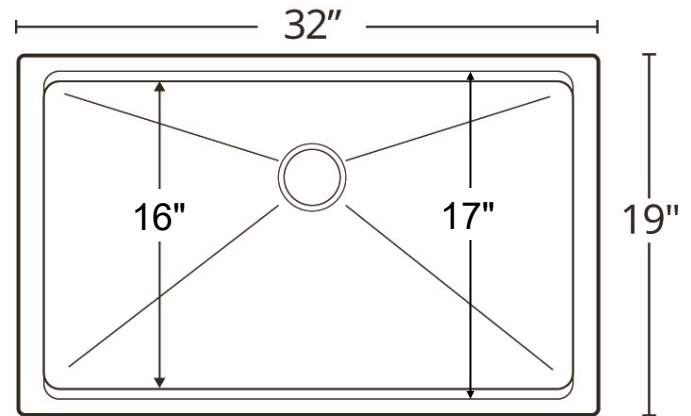

Series:	Elite Workstation Series
Material:	16 Gauge, Type 304 stainless steel
Installation Type:	Undermount
Configuration / Style:	Large single bowl workstation
Finish:	Soft satin brushed finish
Overall dimensions:	32" x 19"
Bowl dimensions:	30" x 17" x 10"
Drain size:	3-1/2"
Min. cabinet size:	36"
Template included:	Yes
Clips included:	Yes
Accessories included:	Basket strainer, bottom grid, drying rack, colander, colander plate, cutting board, faucet

We reserve the right to update product specifications without notice. Please visit karran.com for the most current specification sheets. All dimensions are accurate to 1/4". REV 05-2022