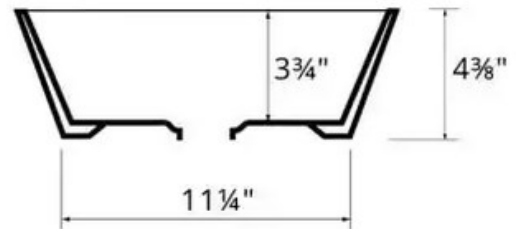

<b>Series:</b>	Valera Collection
<b>Material:</b>	Double glazed vitreous china
<b>Installation Type:</b>	Vessel mount
<b>Configuration / Style:</b>	Single bowl
<b>Finish:</b>	Gloss finish
<b>Overall dimensions:</b>	16-1/4" x 16-1/4" x 4-3/8"
<b>Bowl dimensions:</b>	15-1/4" x 15-1/4" x 3-3/4"
<b>Drain size:</b>	1-3/4"
<b>Min. cabinet size:</b>	18"
<b>Template included:</b>	No
<b>Clips included:</b>	No
<b>Accessories included:</b>	No
<b>Colors available:</b>	White