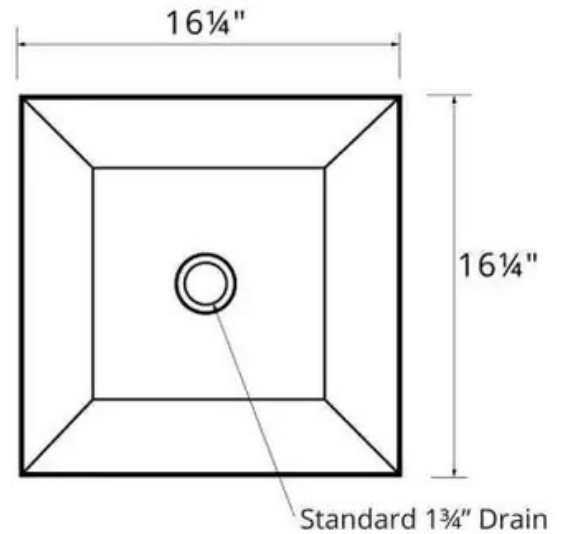

Karran's Valera Collection comprises a wide array of elegant models that include undermount sinks, top mount sinks and vessel sinks. These vitreous china bathroom sinks feature a durable double-glazed, high gloss finish that is both stain, scratch and scuff resistant. All models in the Valera Collection are available in crisp white finish that is easy to clean and care for. Consider them the perfect choice for any residential or commercial bathroom project. Pair your Valera sink with a Karran bathroom faucet. Shorter faucets are suitable for undermount and top mount sinks. Select a taller faucet for all vessel sink installations.

<b>Series:</b>	Valera Collection
<b>Material:</b>	Double glazed vitreous china
<b>Installation Type:</b>	Vessel mount
<b>Configuration / Style:</b>	Single bowl
<b>Finish:</b>	Gloss finish
<b>Overall dimensions:</b>	16-1/4" x 16-1/4" x 4-3/8"
<b>Bowl dimensions:</b>	15-1/4" x 15-1/4" x 3-3/4"
<b>Drain size:</b>	1-3/4"
<b>Min. cabinet size:</b>	18"
<b>Template included:</b>	No
<b>Clips included:</b>	No
<b>Accessories included:</b>	No
<b>Colors available:</b>	White

**OPTIONAL ACCESSORIES**

- PU25C [Chrome]
- PU25MB [Matte black]
- PU25SS [Stainless steel]

We reserve the right to update product specifications without notice. Please visit [karran.com](http://karran.com) for the most current specification sheets. All dimensions are accurate to 1/4". REV 05-2022