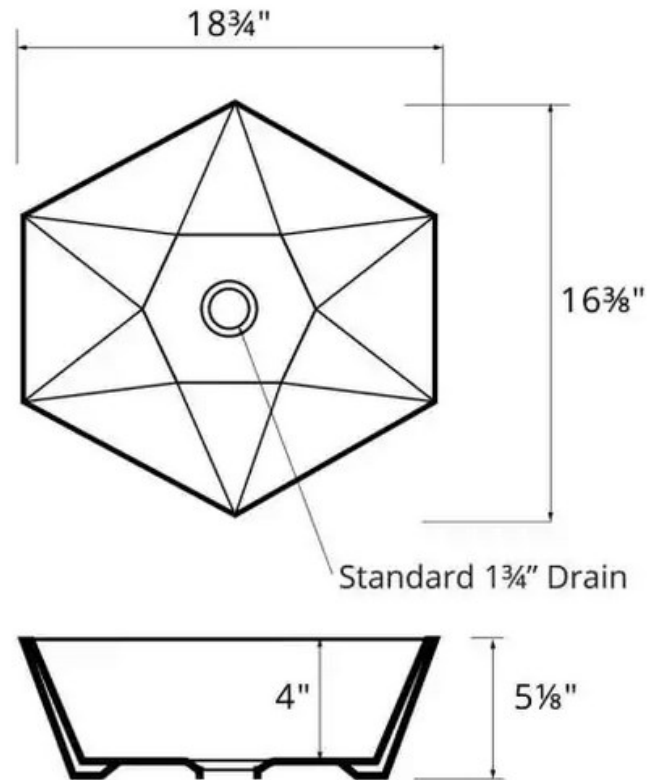

Karran's Valera Collection comprises a wide array of elegant models that include undermount sinks, top mount sinks and vessel sinks. These vitreous china bathroom sinks feature a durable double-glazed, high gloss finish that is both stain, scratch and scuff resistant. All models in the Valera Collection are available in crisp white finish that is easy to clean and care for. Consider them the perfect choice for any residential or commercial bathroom project. Pair your Valera sink with a Karran bathroom faucet. Shorter faucets are suitable for undermount and top mount sinks. Select a taller faucet for all vessel sink installations.

<b>Series:</b>	Valera Collection
<b>Material:</b>	Double glazed vitreous china
<b>Installation Type:</b>	Vessel mount
<b>Configuration / Style:</b>	Single bowl
<b>Finish:</b>	Gloss finish
<b>Overall dimensions:</b>	18-3/4" x 16-3/8" x 5-1/8"
<b>Bowl dimensions:</b>	17-3/4" x 15-3/8" x 4"
<b>Drain size:</b>	1-3/4"
<b>Min. cabinet size:</b>	21"
<b>Template included:</b>	No
<b>Clips included:</b>	No
<b>Accessories included:</b>	No
<b>Colors available:</b>	White

**OPTIONAL ACCESSORIES**

- PU25C [Chrome]
- PU25MB [Matte black]
- PU25SS [Stainless steel]

We reserve the right to update product specifications without notice. Please visit [karran.com](http://karran.com) for the most current specification sheets. All dimensions are accurate to 1/4". REV 05-2022