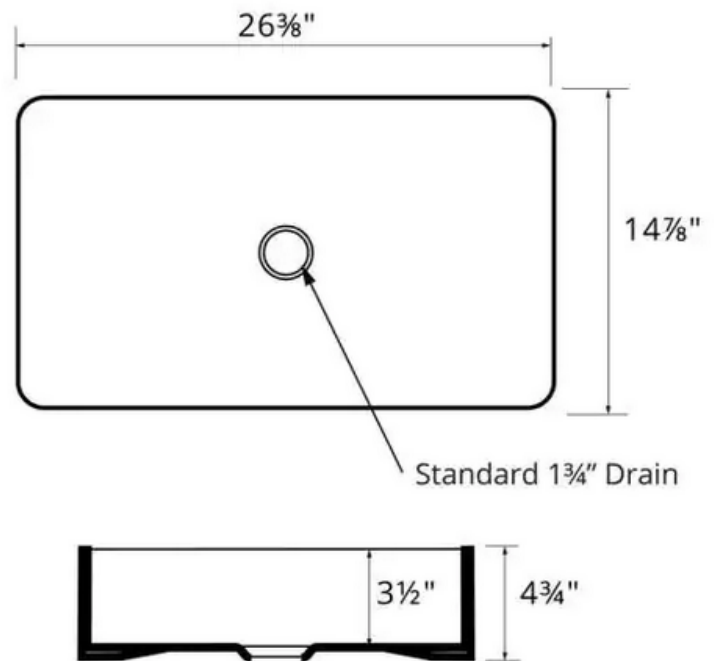

Karran's Valera Collection comprises a wide array of elegant models that include undermount sinks, top mount sinks and vessel sinks. These vitreous china bathroom sinks feature a durable double-glazed, high gloss finish that is both stain, scratch and scuff resistant. All models in the Valera Collection are available in crisp white finish that is easy to clean and care for. Consider them the perfect choice for any residential or commercial bathroom project. Pair your Valera sink with a Karran bathroom faucet. Shorter faucets are suitable for undermount and top mount sinks. Select a taller faucet for all vessel sink installations.

Series:	Valera Collection
Material:	Double glazed vitreous china
Installation Type:	Vessel mount
Configuration / Style:	Single bowl
Finish:	Gloss finish
Overall dimensions:	26-3/8" x 14-7/8" x 4-3/4"
Bowl dimensions:	25-1/4" x 13-3/4" x 3-1/2"
Drain size:	1-3/4"
Min. cabinet size:	30"
Template included:	No
Clips included:	No
Accessories included:	No
Colors available:	White

OPTIONAL ACCESSORIES

- PU25C [Chrome]
- PU25MB [Matte black]
- PU25SS [Stainless steel]

We reserve the right to update product specifications without notice. Please visit karran.com for the most current specification sheets. All dimensions are accurate to 1/4". REV 04-2022