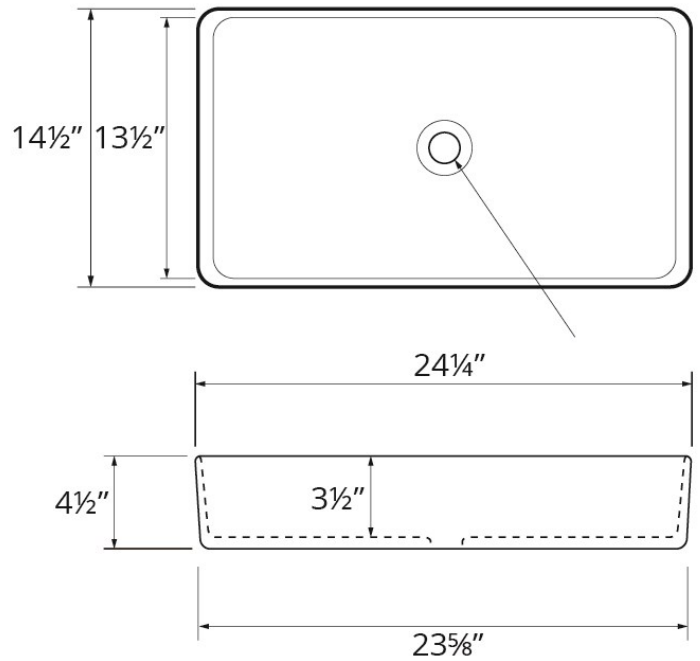

Karran's Valera Collection comprises a wide array of elegant models that include undermount sinks, top mount sinks and vessel sinks. These vitreous china bathroom sinks feature a durable double-glazed, high gloss finish that is both stain, scratch and scuff resistant. All models in the Valera Collection are available in crisp white finish that is easy to clean and care for. Consider them the perfect choice for any residential or commercial bathroom project. Pair your Valera sink with a Karran bathroom faucet. Shorter faucets are suitable for undermount and top mount sinks. Select a taller faucet for all vessel sink installations.

Series:	Valera Collection
Material:	Double glazed vitreous china
Installation Type:	Vessel mount
Configuration / Style:	Single bowl
Finish:	Gloss finish
Overall dimensions:	24-1/4" x 14-1/2" x 4-1/2"
Bowl dimensions:	23-5/8" x 13-1/2" x 3-1/2"
Drain size:	1-3/4"
Min. cabinet size:	27"
Template included:	No
Clips included:	No
Accessories included:	No
Colors available:	White

We reserve the right to update product specifications without notice. Please visit karran.com for the most current specification sheets. All dimensions are accurate to 1/4". REV 04-2022