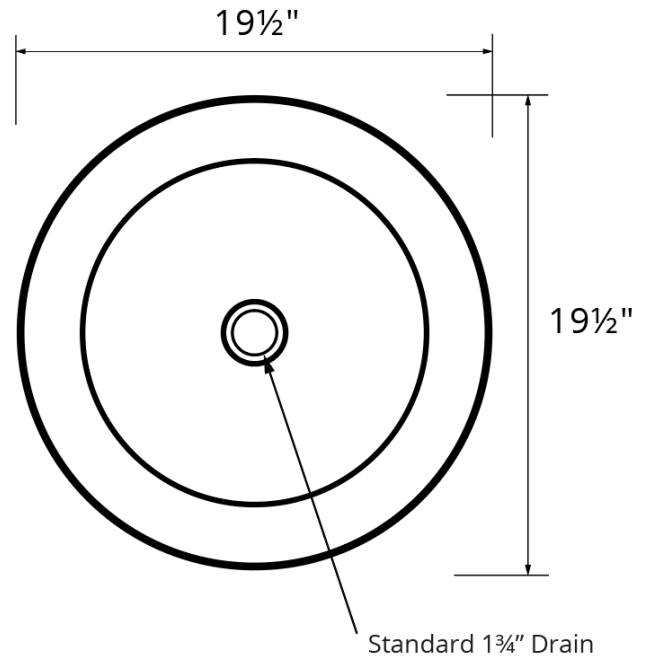

Karran's Valera Collection comprises a wide array of elegant models that include undermount sinks, top mount sinks and vessel sinks. These vitreous china bathroom sinks feature a durable double-glazed, high gloss finish that is both stain, scratch and scuff resistant. All models in the Valera Collection are available in crisp white finish that is easy to clean and care for. Consider them the perfect choice for any residential or commercial bathroom project. Pair your Valera sink with a Karran bathroom faucet. Shorter faucets are suitable for undermount and top mount sinks. Select a taller faucet for all vessel sink installations.

<b>Series:</b>	Valera Collection
<b>Material:</b>	Double-glazed vitreous china
<b>Installation Type:</b>	Vessel mount
<b>Configuration / Style:</b>	Single bowl
<b>Finish:</b>	Gloss finish
<b>Overall dimensions:</b>	19-1/2" x 19-1/2" x 5"
<b>Bowl dimensions:</b>	13" x 13" x 4-1/4"
<b>Drain size:</b>	1-3/4"
<b>Min. cabinet size:</b>	21"
<b>Template included:</b>	No
<b>Clips included:</b>	No
<b>Accessories included:</b>	No
<b>Colors available:</b>	White

**RECOMMENDED TOOLING FOR INSTALLATION**

- 100% Clear silicone
- Adjustable wrench

**OPTIONAL ACCESSORIES**

- PU25C [Chrome]
- PU25MB [Matte black]
- PU25SS [Stainless steel]

We reserve the right to update product specifications without notice. Please visit [karran.com](http://karran.com) for the most current specification sheets. All dimensions are accurate to 1/4". REV 05-2022