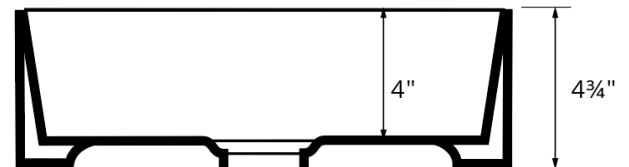

Karran's Valera Collection comprises a wide array of elegant models that include undermount sinks, top mount sinks and vessel sinks. These vitreous china bathroom sinks feature a durable double-glazed, high gloss finish that is both stain, scratch and scuff resistant. All models in the Valera Collection are available in crisp white finish that is easy to clean and care for. Consider them the perfect choice for any residential or commercial bathroom project. Pair your Valera sink with a Karran bathroom faucet. Shorter faucets are suitable for undermount and top mount sinks. Select a taller faucet for all vessel sink installations.

<b>Series:</b>	Valera Collection
<b>Material:</b>	Double-glazed vitreous china
<b>Installation Type:</b>	Vessel mount
<b>Configuration / Style:</b>	Single bowl
<b>Finish:</b>	Gloss finish
<b>Overall dimensions:</b>	14-1/4" x 14-1/4" x 4-3/4"
<b>Bowl dimensions:</b>	13" x 13" x 4"
<b>Drain size:</b>	1-3/4"
<b>Min. cabinet size:</b>	18"
<b>Template included:</b>	No
<b>Clips included:</b>	No
<b>Accessories included:</b>	No
<b>Colors available:</b>	White