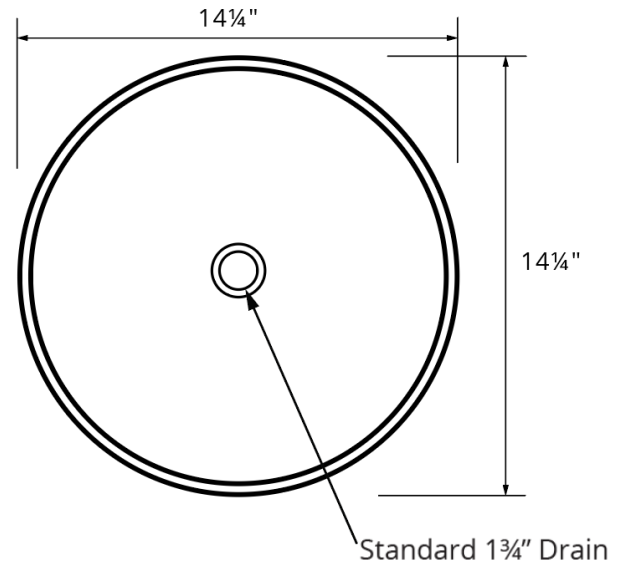

Karran's Valera Collection comprises a wide array of elegant models that include undermount sinks, top mount sinks and vessel sinks. These vitreous china bathroom sinks feature a durable double-glazed, high gloss finish that is both stain, scratch and scuff resistant. All models in the Valera Collection are available in crisp white finish that is easy to clean and care for. Consider them the perfect choice for any residential or commercial bathroom project. Pair your Valera sink with a Karran bathroom faucet. Shorter faucets are suitable for undermount and top mount sinks. Select a taller faucet for all vessel sink installations.

<b>Series:</b>	Valera Collection
<b>Material:</b>	Double-glazed vitreous china
<b>Installation Type:</b>	Vessel mount
<b>Configuration / Style:</b>	Single bowl
<b>Finish:</b>	Gloss finish
<b>Overall dimensions:</b>	14-1/4" x 14-1/4" x 4-3/4"
<b>Bowl dimensions:</b>	13" x 13" x 4"
<b>Drain size:</b>	1-3/4"
<b>Min. cabinet size:</b>	18"
<b>Template included:</b>	No
<b>Clips included:</b>	No
<b>Accessories included:</b>	No
<b>Colors available:</b>	White

**OPTIONAL ACCESSORIES**

- PU25C [Chrome]
- PU25MB [Matte black]
- PU25SS [Stainless steel]

We reserve the right to update product specifications without notice. Please visit [karran.com](http://karran.com) for the most current specification sheets. All dimensions are accurate to 1/4". REV 05-2022