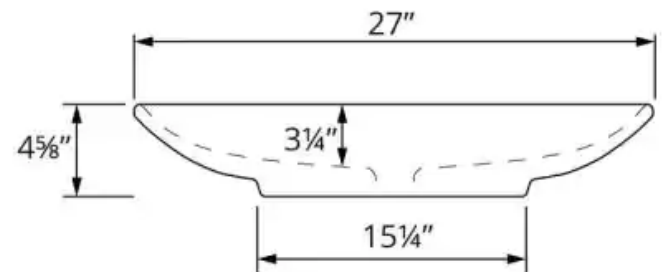

Series:	Valera Collection
Material:	Double-glazed vitreous china
Installation Type:	Vessel mount
Configuration / Style:	Single bowl
Finish:	Gloss finish
Overall dimensions:	27" x 16-3/4" x 4-5/8"
Bowl dimensions:	25" x 14-3/4" x 3-1/4"
Drain size:	1-3/4"
Min. cabinet size:	30"
Template included:	No
Clips included:	No
Accessories included:	No
Colors available:	White

We reserve the right to update product specifications without notice. Please visit karran.com for the most current specification sheets. All dimensions are accurate to 1/4". REV 05-2022