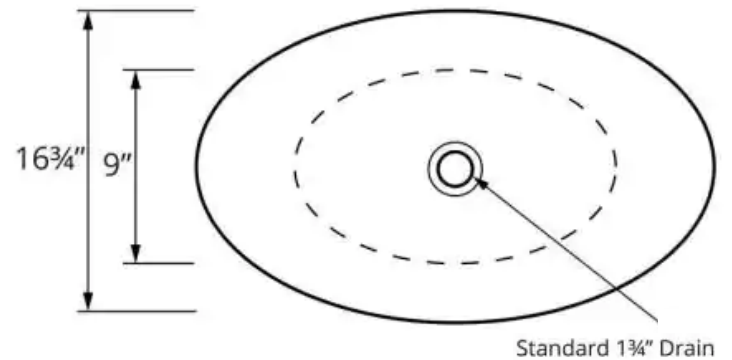

Karran's Valera Collection comprises a wide array of elegant models that include undermount sinks, top mount sinks and vessel sinks. These vitreous china bathroom sinks feature a durable double-glazed, high gloss finish that is both stain, scratch and scuff resistant. All models in the Valera Collection are available in crisp white finish that is easy to clean and care for. Consider them the perfect choice for any residential or commercial bathroom project. Pair your Valera sink with a Karran bathroom faucet. Shorter faucets are suitable for undermount and top mount sinks. Select a taller faucet for all vessel sink installations.

Series:	Valera Collection
Material:	Double-glazed vitreous china
Installation Type:	Vessel mount
Configuration / Style:	Single bowl
Finish:	Gloss finish
Overall dimensions:	27" x 16-3/4" x 4-5/8"
Bowl dimensions:	25" x 14-3/4" x 3-1/4"
Drain size:	1-3/4"
Min. cabinet size:	30"
Template included:	No
Clips included:	No
Accessories included:	No
Colors available:	White

We reserve the right to update product specifications without notice. Please visit karran.com for the most current specification sheets. All dimensions are accurate to 1/4". REV 05-2022