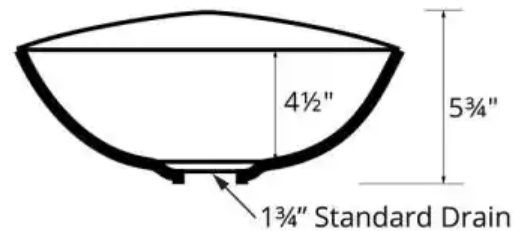

Karran's Valera Collection comprises a wide array of elegant models that include undermount sinks, top mount sinks and vessel sinks. These vitreous china bathroom sinks feature a durable double-glazed, high gloss finish that is both stain, scratch and scuff resistant. All models in the Valera Collection are available in crisp white finish that is easy to clean and care for. Consider them the perfect choice for any residential or commercial bathroom project. Pair your Valera sink with a Karran bathroom faucet. Shorter faucets are suitable for undermount and top mount sinks. Select a taller faucet for all vessel sink installations.

<b>Series:</b>	Valera Collection
<b>Material:</b>	Double-glazed vitreous china
<b>Installation Type:</b>	Vessel mount
<b>Configuration / Style:</b>	Single bowl
<b>Finish:</b>	Gloss finish
<b>Overall dimensions:</b>	15-1/2" x 13-1/4" x 5-3/4"
<b>Bowl dimensions:</b>	13-1/2" x 11-1/4" x 4-1/2"
<b>Drain size:</b>	1-3/4"
<b>Min. cabinet size:</b>	18"
<b>Template included:</b>	No
<b>Clips included:</b>	No
<b>Accessories included:</b>	No
<b>Colors available:</b>	White