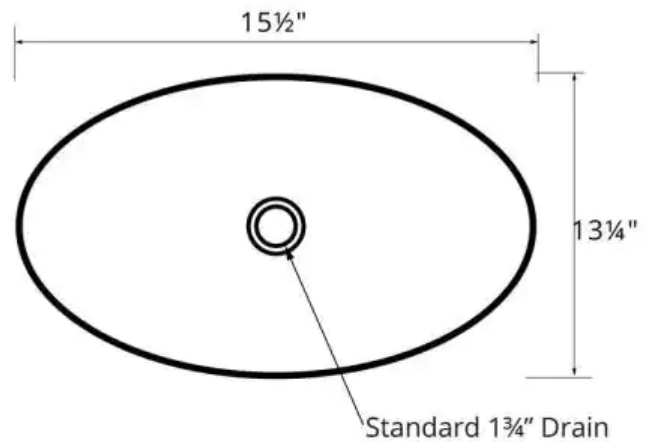

<b>Series:</b>	Valera Collection
<b>Material:</b>	Double-glazed vitreous china
<b>Installation Type:</b>	Vessel mount
<b>Configuration / Style:</b>	Single bowl
<b>Finish:</b>	Gloss finish
<b>Overall dimensions:</b>	15-1/2" x 13-1/4" x 5-3/4"
<b>Bowl dimensions:</b>	13-1/2" x 11-1/4" x 4-1/2"
<b>Drain size:</b>	1-3/4"
<b>Min. cabinet size:</b>	18"
<b>Template included:</b>	No
<b>Clips included:</b>	No
<b>Accessories included:</b>	No
<b>Colors available:</b>	White