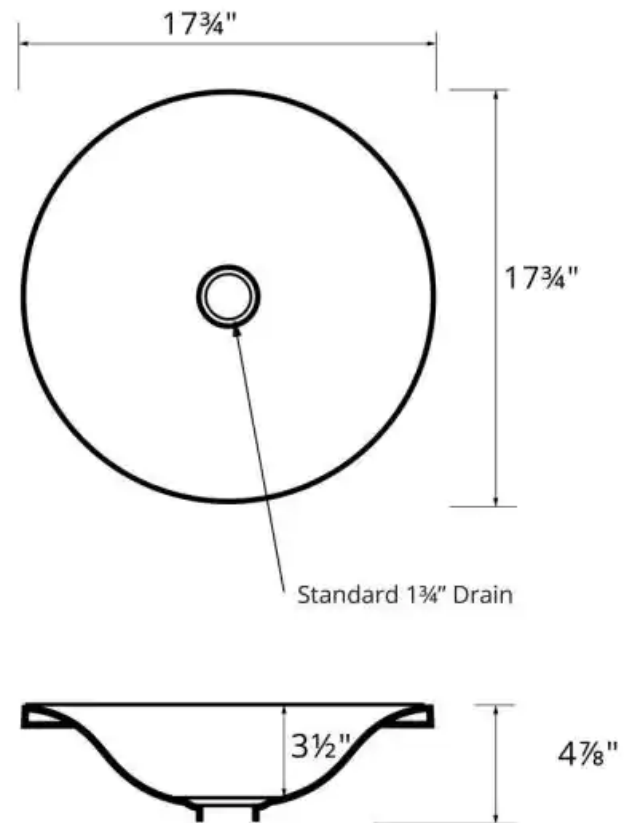

Karran's Valera Collection comprises a wide array of elegant models that include undermount sinks, top mount sinks and vessel sinks. These vitreous china bathroom sinks feature a durable double-glazed, high gloss finish that is both stain, scratch and scuff resistant. All models in the Valera Collection are available in crisp white finish that is easy to clean and care for. Consider them the perfect choice for any residential or commercial bathroom project. Pair your Valera sink with a Karran bathroom faucet. Shorter faucets are suitable for undermount and top mount sinks. Select a taller faucet for all vessel sink installations.

Series:	Valera Collection
Material:	Double-glazed vitreous china
Installation Type:	Top mount
Configuration / Style:	Single bowl
Finish:	Gloss finish
Overall dimensions:	17-3/4" x 17-3/4" x 4-7/8"
Bowl dimensions:	14" x 14" x 3-1/2"
Drain size:	1-3/4"
Min. cabinet size:	21"
Template included:	No
Clips included:	No
Accessories included:	No
Colors available:	White

We reserve the right to update product specifications without notice. Please visit karran.com for the most current specification sheets. All dimensions are accurate to 1/4". REV 05-2022