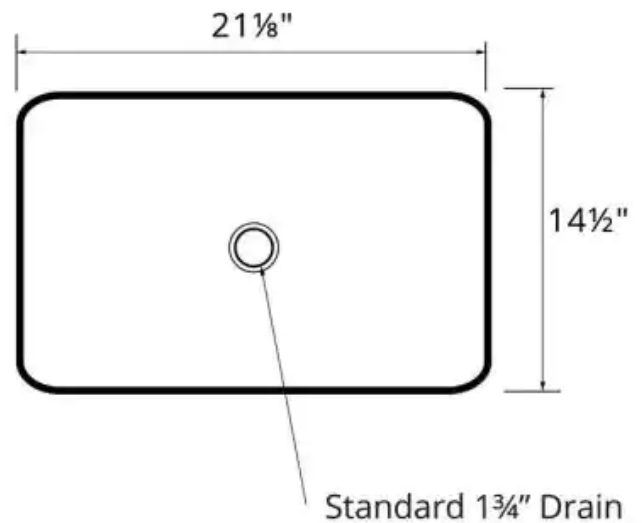

Karran's Valera Collection comprises a wide array of elegant models that include undermount sinks, top mount sinks and vessel sinks. These vitreous china bathroom sinks feature a durable double-glazed, high gloss finish that is both stain, scratch and scuff resistant. All models in the Valera Collection are available in crisp white finish that is easy to clean and care for. Consider them the perfect choice for any residential or commercial bathroom project. Pair your Valera sink with a Karran bathroom faucet. Shorter faucets are suitable for undermount and top mount sinks. Select a taller faucet for all vessel sink installations.

<b>Series:</b>	Valera Collection
<b>Material:</b>	Double-glazed vitreous china
<b>Installation Type:</b>	Top mount
<b>Configuration / Style:</b>	Single bowl
<b>Finish:</b>	Gloss finish
<b>Overall dimensions:</b>	21-1/8" x 14-1/2" x 4-3/8"
<b>Bowl dimensions:</b>	19" x 12" x 4"
<b>Drain size:</b>	1-3/4"
<b>Min. cabinet size:</b>	24"
<b>Template included:</b>	No
<b>Clips included:</b>	No
<b>Accessories included:</b>	No
<b>Colors available:</b>	White

**RECOMMENDED TOOLING FOR INSTALLATION**

- 100% Clear silicone
- Adjustable wrench

**OPTIONAL ACCESSORIES**

- PU25C [Chrome]
- PU25MB [Matte black]
- PU25SS [Stainless steel]

We reserve the right to update product specifications without notice. Please visit [karran.com](http://karran.com) for the most current specification sheets. All dimensions are accurate to 1/4". REV 05-2022