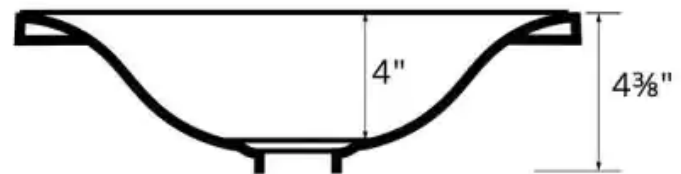

Karran's Valera Collection comprises a wide array of elegant models that include undermount sinks, top mount sinks and vessel sinks. These vitreous china bathroom sinks feature a durable double-glazed, high gloss finish that is both stain, scratch and scuff resistant. All models in the Valera Collection are available in crisp white finish that is easy to clean and care for. Consider them the perfect choice for any residential or commercial bathroom project. Pair your Valera sink with a Karran bathroom faucet. Shorter faucets are suitable for undermount and top mount sinks. Select a taller faucet for all vessel sink installations.

<b>Series:</b>	Valera Collection
<b>Material:</b>	Double-glazed vitreous china
<b>Installation Type:</b>	Top mount
<b>Configuration / Style:</b>	Single bowl
<b>Finish:</b>	Gloss finish
<b>Overall dimensions:</b>	21-1/8" x 14-1/2" x 4-3/8"
<b>Bowl dimensions:</b>	19" x 12" x 4"
<b>Drain size:</b>	1-3/4"
<b>Min. cabinet size:</b>	24"
<b>Template included:</b>	No
<b>Clips included:</b>	No
<b>Accessories included:</b>	No
<b>Colors available:</b>	White