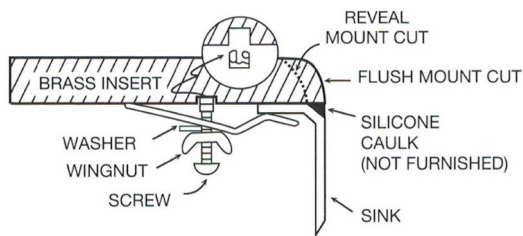

INSTALLATION PROFILE

PROJECT INFORMATION

PROJECT: _____

CONTACT: _____

DATE: _____

NOTES: _____

_____

_____

APPROVAL:

OPTIONAL ACCESSORIES

- Stainless steel basket strainer [L-1]
- Stainless steel basket strainer [L-2]
- Stainless steel disposal flange [L-2DF]
- Stainless steel bottom grids [GR-3002 and GR-3003]

We reserve the right to update product specifications without notice. Please visit karran.com for the most current specification sheets. All dimensions are accurate to 1/4". REV 05-2022