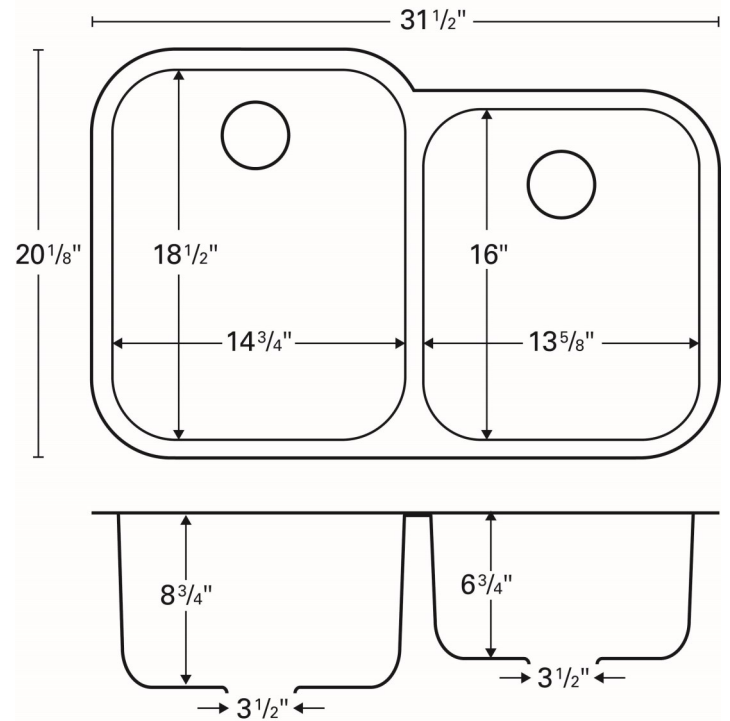

Series:	U Series
Material:	18 Gauge, Type 304 stainless steel
Installation Type:	Undermount
Configuration / Style:	Large/small bowl
Finish:	Soft satin brushed finish
Overall dimensions:	31-1/2" x 20-1/8"
Left bowl dimensions:	14-3/4" x 18-1/2" x 8-3/4"
Right bowl dimensions:	13-5/8" x 16" x 6-3/4"
Drain size:	3-1/2"
Min. cabinet size:	36"
Template included:	Yes
Clips included:	Yes
Accessories included:	None

- Stainless steel basket strainer [L-1]
- Stainless steel basket strainer [L-2]
- Stainless steel disposal flange [L-2DF]
- Stainless steel bottom grids [GR-3002 and GR-3003]

We reserve the right to update product specifications without notice. Please visit karran.com for the most current specification sheets. All dimensions are accurate to 1/4". REV 05-2022