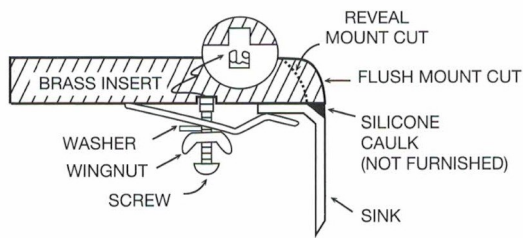

INSTALLATION PROFILE

PROJECT INFORMATION

PROJECT: _____

CONTACT: _____

DATE: _____

NOTES: _____

_____

_____

APPROVAL:

OPTIONAL ACCESSORIES

- Stainless steel basket strainer [L-1]
- Stainless steel basket strainer [L-2]
- Stainless steel disposal flange [L-2DF]
- Stainless steel bottom grid [GR-3004]

We reserve the right to update product specifications without notice. Please visit karran.com for the most current specification sheets. All dimensions are accurate to 1/4". REV 05-2022