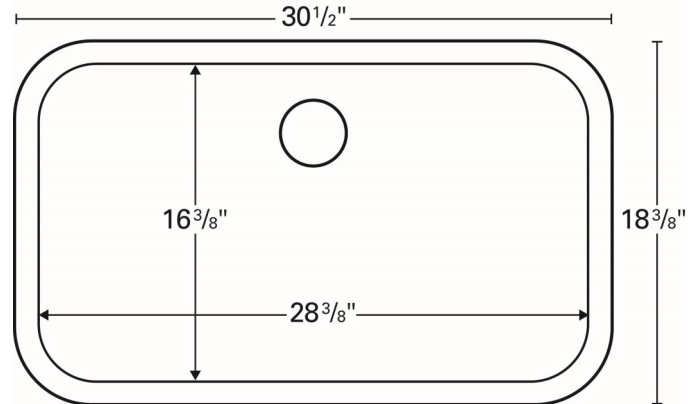

Series:	U Series
Material:	18 Gauge, Type 304 stainless steel
Installation Type:	Undermount
Configuration / Style:	Large single bowl
Finish:	Soft satin brushed finish
Overall dimensions:	30-1/2" x 18-3/8"
Inside bowl dimensions:	28-3/8" x 16-3/8" x 9"
Drain size:	3-1/2"
Min. cabinet size:	33"
Template included:	Yes
Clips included:	Yes
Accessories included:	None