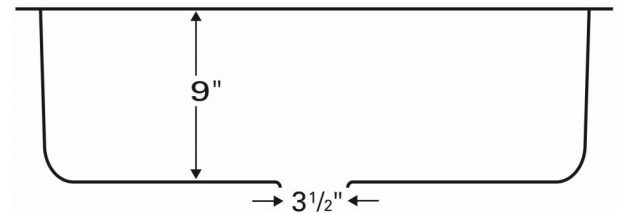

Series:	U Series
Material:	18 Gauge, Type 304 stainless steel
Installation Type:	Undermount
Configuration / Style:	Large single bowl
Finish:	Soft satin brushed finish
Overall dimensions:	30-1/2" x 18-3/8"
Inside bowl dimensions:	28-3/8" x 16-3/8" x 9"
Drain size:	3-1/2"
Min. cabinet size:	33"
Template included:	Yes
Clips included:	Yes
Accessories included:	None