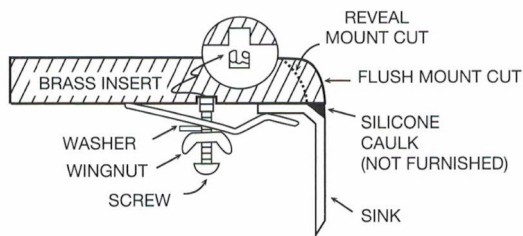

INSTALLATION PROFILE

PROJECT INFORMATION

PROJECT: _____

CONTACT: _____

DATE: _____

NOTES: _____

_____

_____

APPROVAL:

OPTIONAL ACCESSORIES

- Stainless steel basket strainer [L-1]
- Stainless steel basket strainer [L-2]
- Stainless steel disposal flange [L-2DF]

We reserve the right to update product specifications without notice. Please visit karran.com for the most current specification sheets. All dimensions are accurate to 1/4". REV 05-2022