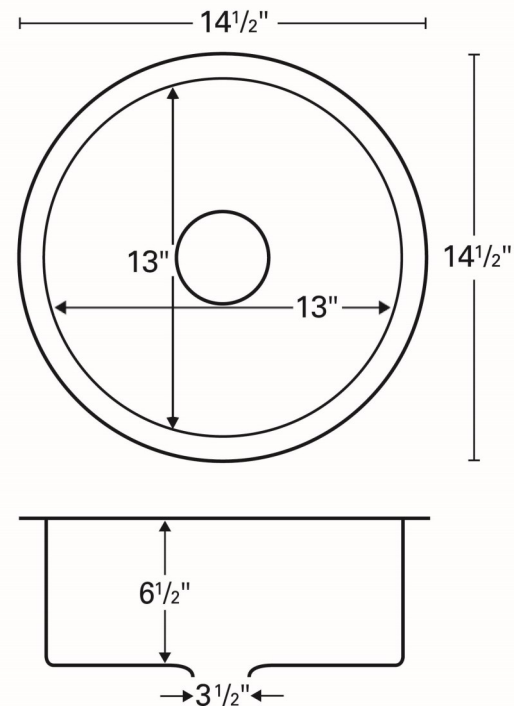

| | |
|--------------------------------|------------------------------------|
| Series: | U Series |
| Material: | 18 Gauge, Type 304 stainless steel |
| Installation Type: | Undermount |
| Configuration / Style: | Bar/prep bowl |
| Finish: | Soft satin brushed finish |
| Overall dimensions: | 14-1/2" x 14-1/2" |
| Inside bowl dimensions: | 13" x 13" x 6-1/2" |
| Drain size: | 3-1/2" |
| Min. cabinet size: | 18" |
| Template included: | Yes |
| Clips included: | Yes |
| Accessories included: | None |

- Stainless steel basket strainer [L-1]
- Stainless steel basket strainer [L-2]
- Stainless steel disposal flange [L-2DF]

We reserve the right to update product specifications without notice. Please visit karran.com for the most current specification sheets. All dimensions are accurate to 1/4". REV 05-2022