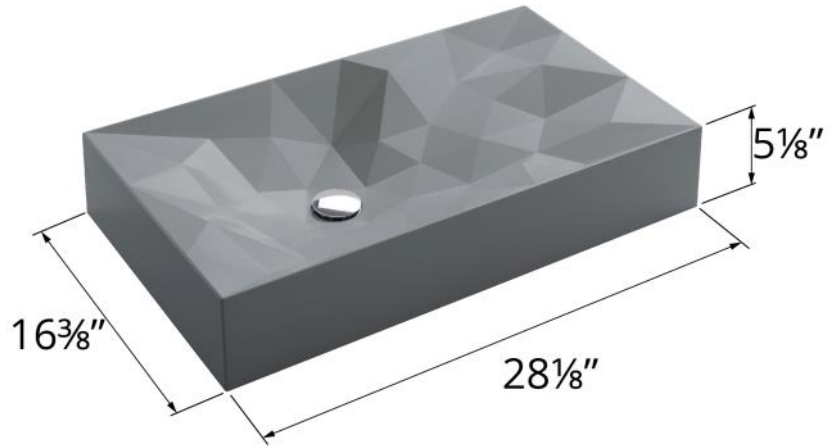

PROJECT INFORMATION

PROJECT: _____
CONTACT: _____
DATE: _____
NOTES: _____
_____
_____

APPROVAL:

RECOMMENDED TOOLING FOR INSTALLATION

- 100% Clear silicone
- Adjustable wrench

OPTIONAL ACCESSORIES

- PU25C [Chrome]
- PU25MB [Matte black]
- PU25SS [Stainless steel]

We reserve the right to update product specifications without notice. Please visit karran.com for the most current specification sheets. All dimensions are accurate to 1/4". REV 5-2022