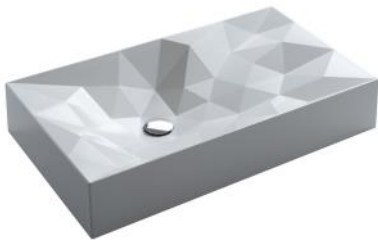

Karran Sternhagen quartz sinks are exquisitely designed and manufactured from a durable quartz composite material that makes them incredibly tough and resilient to even the toughest daily tasks. They contain 80% natural quartz crystals and 20% high performance acrylic resins making them highly scratch, stain and chip resistant. This easy-to-install vessel mount design is available in a selection of 3 elegant colors. All Sternhagen sinks are designed to be vessel mounted above the countertop, allowing for more storage space in the cabinet below.

SQS400BL
Black

Sinks are listed with IAPMO and meet the requirements of the Uniform Plumbing Code, International Plumbing Code and the National Plumbing Code of Canada.

Series:	Sternhagen Collection
Material:	80% quartz / 20% acrylic resin
Installation Type:	Vessel mount
Configuration:	Single bowl
Dimensions:	28-1/8" x 16-3/8" x 5-1/8"
Drain size:	1-3/4"
Accessories included:	No
Finishes / Colors:	White, Black, Grey