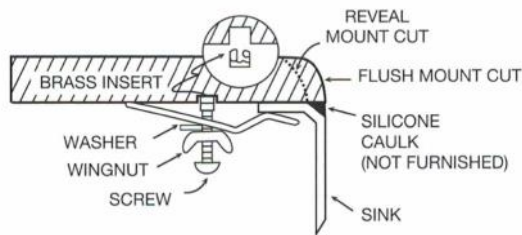

INSTALLATION METHOD

PROJECT INFORMATION

PROJECT: _____

CONTACT: _____

DATE: _____

NOTES: _____

_____

_____

APPROVAL:

OPTIONAL ACCESSORIES

MODELS	COLOR	STRAINER	FLANGE	GRID
• QU-812-WH	White	QBSWH	QDFWH	GR-6021
• QU-812-BI	Bisque	QBSBI	QDFBI	GR-6021
• QU-812-BL	Black	QBSBL	QDFBL	GR-6021
• QU-812-BR	Brown	QBSBR	QDFBR	GR-6021
• QU-812-CN	Concrete	QBSCN	QDFCN	GR-6021
• QU-812-GR	Grey	QBGR	QDFGR	GR-6021

We reserve the right to update product specifications without notice. Please visit karran.com for the most current specification sheets. All dimensions are accurate to 1/4". REV 05-2022