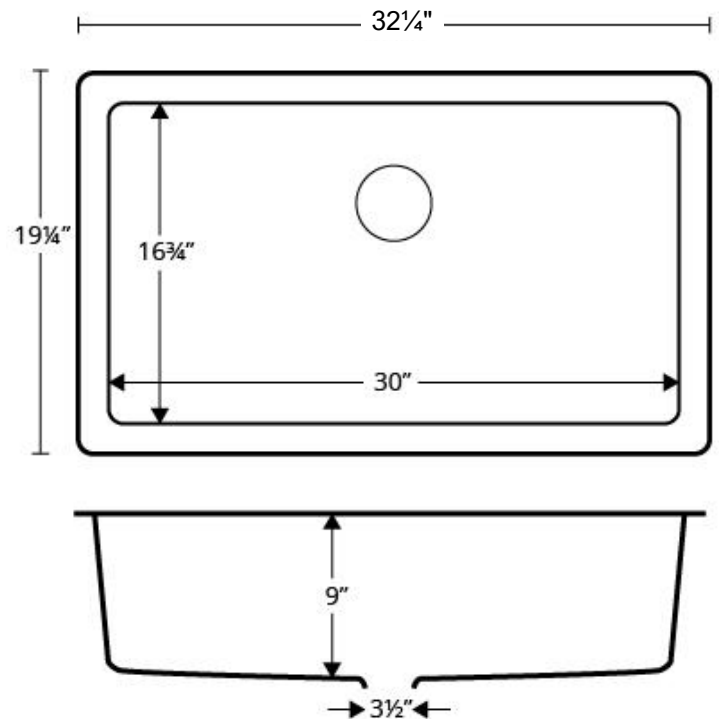

Sinks are listed with IAPMO and meet the requirements of the Uniform Plumbing Code, International Plumbing Code and the National Plumbing Code of Canada.

<b>Series:</b>	Quartz QU Series
<b>Material:</b>	80% quartz / 20% acrylic resin
<b>Installation Type:</b>	Undermount
<b>Configuration:</b>	Large single bowl
<b>Overall dimensions:</b>	32-1/4" x 19-1/4"
<b>Bowl dimensions:</b>	30" x 16-3/4" x 9"
<b>Drain size:</b>	3-1/2"
<b>Min. cabinet size:</b>	36"
<b>Template included:</b>	Yes
<b>Clips included:</b>	Yes
<b>Finishes / Colors:</b>	White, Bisque, Brown, Black, Grey, Concrete

We reserve the right to update product specifications without notice. Please visit [karran.com](http://karran.com) for the most current specification sheets. All dimensions are accurate to 1/4". REV 05-2022