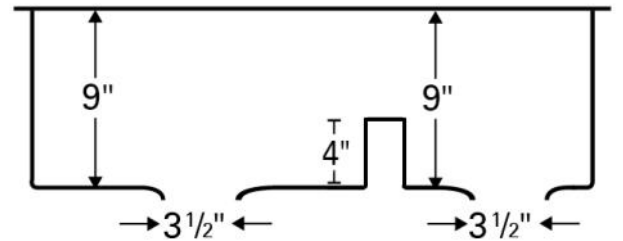

Sinks are listed with IAPMO and meet the requirements of the Uniform Plumbing Code, International Plumbing Code and the National Plumbing Code of Canada.

<b>Series:</b>	Quartz QU Series
<b>Material:</b>	80% quartz / 20% acrylic resin
<b>Installation Type:</b>	Undermount
<b>Configuration:</b>	Large/small bowl
<b>Overall dimensions:</b>	32" x 19-1/2"
<b>Left bowl dimensions:</b>	16-1/2" x 19" x 9"
<b>Right bowl dimensions:</b>	11-1/2" x 16-3/4" x 9"
<b>Drain size:</b>	3-1/2"
<b>Min. cabinet size:</b>	36"
<b>Template included:</b>	Yes
<b>Clips included:</b>	Yes
<b>Finishes / Colors:</b>	White, Bisque, Brown, Black, Grey, Concrete