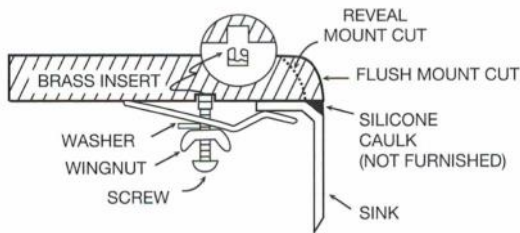

INSTALLATION METHOD

PROJECT INFORMATION

PROJECT: _____

CONTACT: _____

DATE: _____

NOTES: _____

_____

_____

APPROVAL:

OPTIONAL ACCESSORIES

MODELS	COLOR	STRAINER	FLANGE	GRIDS
• QU-811-WH	White	QBSWH	QDFWH	GR-6015, GR-6016
• QU-811-BI	Bisque	QBSBI	QDFBI	GR-6015, GR-6016
• QU-811-BL	Black	QBSBL	QDFBL	GR-6015, GR-6016
• QU-811-BR	Brown	QBSBR	QDFBR	GR-6015, GR-6016
• QU-811-CN	Concrete	QBSCN	QDFCN	GR-6015, GR-6016
• QU-811-GR	Grey	QBSGR	QDFGR	GR-6015, GR-6016

We reserve the right to update product specifications without notice. Please visit karran.com for the most current specification sheets. All dimensions are accurate to 1/4". REV 05-2022