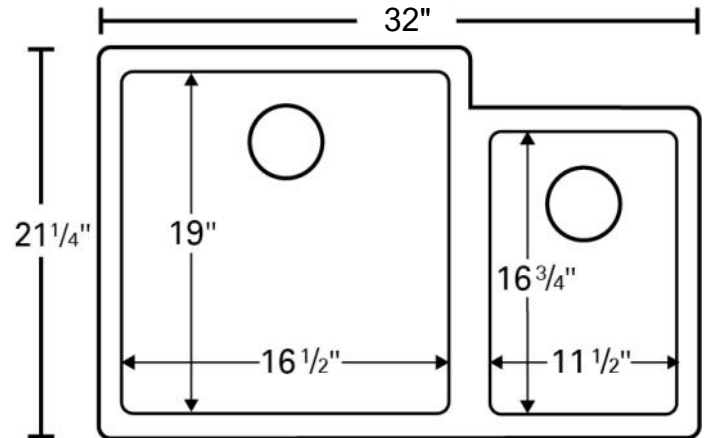

Sinks are listed with IAPMO and meet the requirements of the Uniform Plumbing Code, International Plumbing Code and the National Plumbing Code of Canada.

<b>Series:</b>	Quartz QU Series
<b>Material:</b>	80% quartz / 20% acrylic resin
<b>Installation Type:</b>	Undermount
<b>Configuration:</b>	Large/small bowl
<b>Overall dimensions:</b>	32" x 19-1/2"
<b>Left bowl dimensions:</b>	16-1/2" x 19" x 9"
<b>Right bowl dimensions:</b>	11-1/2" x 16-3/4" x 9"
<b>Drain size:</b>	3-1/2"
<b>Min. cabinet size:</b>	36"
<b>Template included:</b>	Yes
<b>Clips included:</b>	Yes
<b>Finishes / Colors:</b>	White, Bisque, Brown, Black, Grey, Concrete

We reserve the right to update product specifications without notice. Please visit [karran.com](http://karran.com) for the most current specification sheets. All dimensions are accurate to 1/4". REV 05-2022