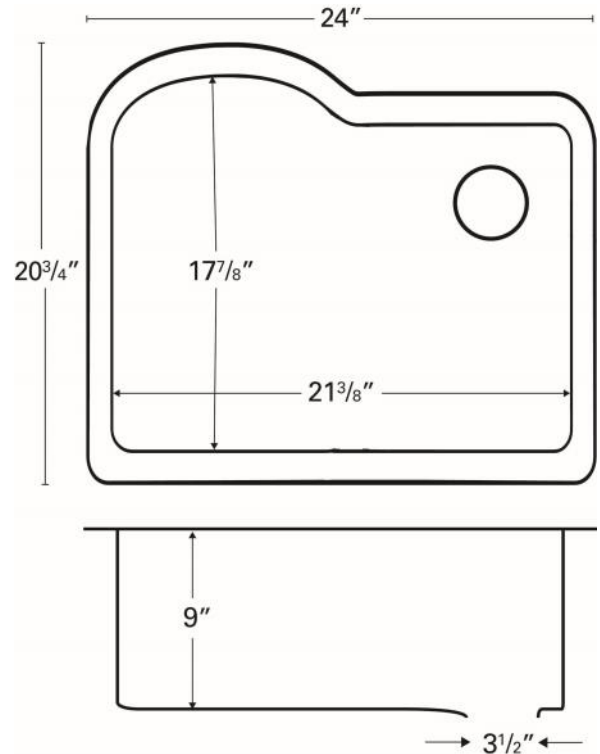

PROJECT INFORMATION

PROJECT: _____
CONTACT: _____
DATE: _____
NOTES: _____
_____
_____

APPROVAL:

OPTIONAL ACCESSORIES

MODELS	COLOR	STRAINER	FLANGE	GRID
• QU-671-WH	White	QBSWH	QDFWH	GR-6013
• QU-671-BI	Bisque	QBSBI	QDFBI	GR-6013
• QU-671-BL	Black	QBSBL	QDFBL	GR-6013
• QU-671-BR	Brown	QBSBR	QDFBR	GR-6013
• QU-671-CN	Concrete	QBSCN	QDFCN	GR-6013
• QU-671-GR	Grey	QBSGR	QDFGR	GR-6013

We reserve the right to update product specifications without notice. Please visit karran.com for the most current specification sheets. All dimensions are accurate to 1/4". REV 5-2022