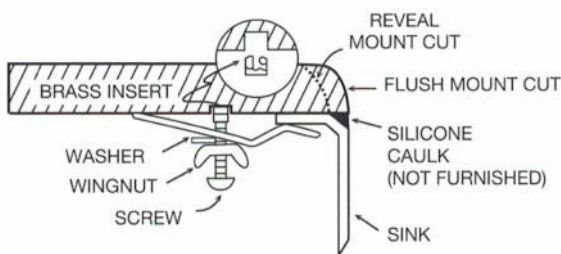

INSTALLATION PROFILE

Sinks are listed with IAPMO and meet the requirements of the Uniform Plumbing Code, International Plumbing Code and the National Plumbing Code of Canada.