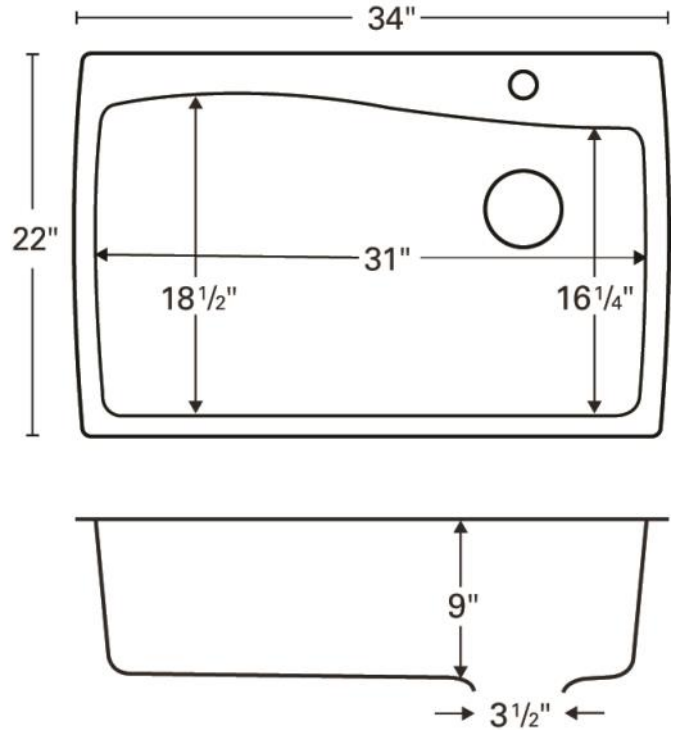

Karran quartz sinks are manufactured from durable quartz composite material that makes them incredibly tough and resilient to even the toughest daily kitchen tasks. They contain 80% natural quartz crystals and 20% high performance acrylic resins. These materials provide high scratch, stain, chip and heat resistance. This easy-to-install top mount design is 34" x 22" in size and is available in a selection of 6 elegant color choices.

Series:	Quartz QT Series
Material:	80% quartz / 20% acrylic resin
Installation Type:	Top mount / drop-in
Configuration:	Large single bowl
Overall dimensions:	34" x 22"
Bowl dimensions:	31" x 18-1/2" x 9"
Drain size:	3-1/2"
Min. cabinet size:	33"
Template included:	Yes
Clips included:	Yes
Finishes / Colors:	Bisque, Concrete, White, Black, Grey, Brown

Sinks are listed with IAPMO and meet the requirements of the Uniform Plumbing Code, International Plumbing Code and the National Plumbing Code of Canada.

INSTALLATION METHOD

OPTIONAL ACCESSORIES

MODELS	COLOR	STRAINER	FLANGE	GRID
• QT-722-WH	White	QBSWH	QDFWH	GR-6020
• QT-722-BI	Bisque	QBSBI	QDFBI	GR-6020
• QT-722-BL	Black	QBSBL	QDFBL	GR-6020
• QT-722-BR	Brown	QBSBR	QDFBR	GR-6020
• QT-722-CN	Concrete	QBSCN	QDFCN	GR-6020
• QT-722-GR	Grey	QBSGR	QDFGR	GR-6020

We reserve the right to update product specifications without notice. Please visit karran.com for the most current specification sheets. All dimensions are accurate to 1/4". REV 5-2022

PROJECT INFORMATION

PROJECT: _____

CONTACT: _____

DATE: _____

NOTES: _____

_____

_____

APPROVAL: