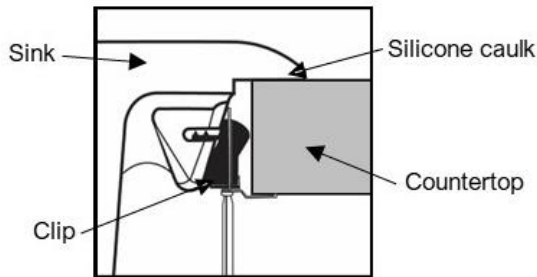

INSTALLATION METHOD

OPTIONAL ACCESSORIES

MODELS	COLOR	STRAINER	FLANGE	GRID
• QT-722-WH	White	QBSWH	QDFWH	GR-6020
• QT-722-BI	Bisque	QBSBI	QDFBI	GR-6020
• QT-722-BL	Black	QBSBL	QDFBL	GR-6020
• QT-722-BR	Brown	QBSBR	QDFBR	GR-6020
• QT-722-CN	Concrete	QBSCN	QDFCN	GR-6020
• QT-722-GR	Grey	QBSGR	QDFGR	GR-6020

We reserve the right to update product specifications without notice. Please visit karran.com for the most current specification sheets. All dimensions are accurate to 1/4". REV 5-2022

PROJECT INFORMATION

PROJECT: _____

CONTACT: _____

DATE: _____

NOTES: _____

_____

_____

APPROVAL: