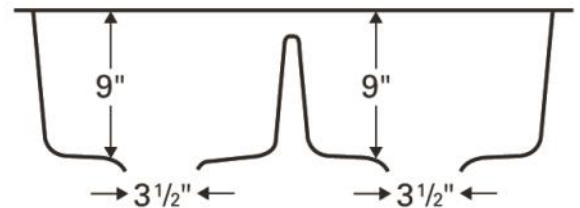

Karran quartz sinks are manufactured from durable quartz composite material that makes them incredibly tough and resilient to even the toughest daily kitchen tasks. They contain 80% natural quartz crystals and 20% high performance acrylic resins. These materials provide high scratch, stain, chip and heat resistance. This easy-to-install top mount design is 34" x 22" in size and is available in a selection of 6 elegant color choices.

Series:	Quartz QT Series
Material:	80% quartz / 20% acrylic resin
Installation Type:	Top mount / drop-in
Configuration:	Double equal bowl
Overall dimensions:	34" x 22"
Left bowl dimensions:	14-3/8" x 17-1/4" x 9"
Right bowl dimensions:	14-3/8" x 16" x 9"
Drain size:	3-1/2"
Min. cabinet size:	33"
Template included:	Yes
Clips included:	Yes
Finishes / Colors:	Bisque, Concrete, White, Black, Grey, Brown

Sinks are listed with IAPMO and meet the requirements of the Uniform Plumbing Code, International Plumbing Code and the National Plumbing Code of Canada.

INSTALLATION METHOD

PROJECT INFORMATION

PROJECT: _____
CONTACT: _____
DATE: _____
NOTES: _____
_____
_____

APPROVAL:

OPTIONAL ACCESSORIES

MODELS	COLOR	STRAINER	FLANGE	GRIDS
• QT-720-WH	White	QBSWH	QDFWH	GR-6017
• QT-720-BI	Bisque	QBSBI	QDFBI	GR-6017
• QT-720-BL	Black	QBSBL	QDFBL	GR-6017
• QT-720-BR	Brown	QBSBR	QDFBR	GR-6017
• QT-720-CN	Concrete	QBSCN	QDFCN	GR-6017
• QT-720-GR	Grey	QBSGR	QDFGR	GR-6017

We reserve the right to update product specifications without notice. Please visit karran.com for the most current specification sheets. All dimensions are accurate to 1/4". REV 5-2022