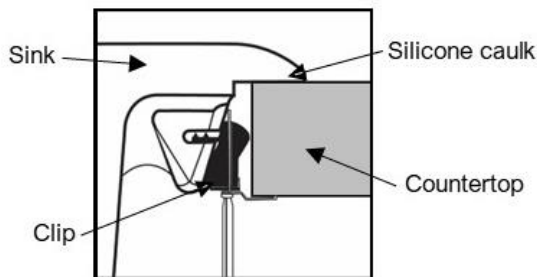

INSTALLATION METHOD

PROJECT INFORMATION

PROJECT: _____
CONTACT: _____
DATE: _____
NOTES: _____
_____
_____

APPROVAL:

OPTIONAL ACCESSORIES

MODELS	COLOR	STRAINER	FLANGE	GRIDS
• QT-720-WH	White	QBSWH	QDFWH	GR-6017
• QT-720-BI	Bisque	QBSBI	QDFBI	GR-6017
• QT-720-BL	Black	QBSBL	QDFBL	GR-6017
• QT-720-BR	Brown	QBSBR	QDFBR	GR-6017
• QT-720-CN	Concrete	QBSCN	QDFCN	GR-6017
• QT-720-GR	Grey	QBSGR	QDFGR	GR-6017

We reserve the right to update product specifications without notice. Please visit karran.com for the most current specification sheets. All dimensions are accurate to 1/4". REV 5-2022