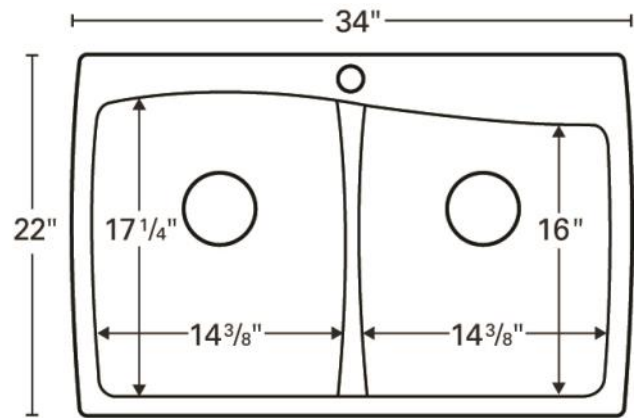

Karran quartz sinks are manufactured from durable quartz composite material that makes them incredibly tough and resilient to even the toughest daily kitchen tasks. They contain 80% natural quartz crystals and 20% high performance acrylic resins. These materials provide high scratch, stain, chip and heat resistance. This easy-to-install top mount design is 34" x 22" in size and is available in a selection of 6 elegant color choices.

Series:	Quartz QT Series
Material:	80% quartz / 20% acrylic resin
Installation Type:	Top mount / drop-in
Configuration:	Double equal bowl
Overall dimensions:	34" x 22"
Left bowl dimensions:	14-3/8" x 17-1/4" x 9"
Right bowl dimensions:	14-3/8" x 16" x 9"
Drain size:	3-1/2"
Min. cabinet size:	33"
Template included:	Yes
Clips included:	Yes
Finishes / Colors:	Bisque, Concrete, White, Black, Grey, Brown

Sinks are listed with IAPMO and meet the requirements of the Uniform Plumbing Code, International Plumbing Code and the National Plumbing Code of Canada.

INSTALLATION METHOD

PROJECT INFORMATION

PROJECT: _____
CONTACT: _____
DATE: _____
NOTES: _____
_____
_____

APPROVAL:

OPTIONAL ACCESSORIES

MODELS	COLOR	STRAINER	FLANGE	GRIDS
• QT-720-WH	White	QBSWH	QDFWH	GR-6017
• QT-720-BI	Bisque	QBSBI	QDFBI	GR-6017
• QT-720-BL	Black	QBSBL	QDFBL	GR-6017
• QT-720-BR	Brown	QBSBR	QDFBR	GR-6017
• QT-720-CN	Concrete	QBSCN	QDFCN	GR-6017
• QT-720-GR	Grey	QBSGR	QDFGR	GR-6017

We reserve the right to update product specifications without notice. Please visit karran.com for the most current specification sheets. All dimensions are accurate to 1/4". REV 5-2022