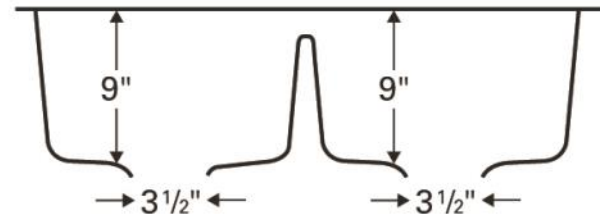

Karran quartz sinks are manufactured from durable quartz composite material that makes them incredibly tough and resilient to even the toughest daily kitchen tasks. They contain 80% natural quartz crystals and 20% high performance acrylic resins. These materials provide high scratch, stain, chip and heat resistance. This easy-to-install top mount design is 33" x 22" in size and is available in a selection of 6 elegant color choices.

Series:	Quartz QT Series
Material:	80% quartz / 20% acrylic resin
Installation Type:	Top mount / drop-in
Configuration:	Double equal bowl
Overall dimensions:	33" x 22"
Left bowl dimensions:	14-1/4" x 16-3/4" x 9"
Right bowl dimensions:	14-1/4" x 16-3/4" x 9"
Drain size:	3-1/2"
Min. cabinet size:	33"
Template included:	Yes
Clips included:	Yes
Finishes / Colors:	Bisque, Concrete, White, Black, Grey, Brown

Sinks are listed with IAPMO and meet the requirements of the Uniform Plumbing Code, International Plumbing Code and the National Plumbing Code of Canada.

INSTALLATION METHOD

PROJECT INFORMATION

PROJECT: _____
CONTACT: _____
DATE: _____
NOTES: _____
_____
_____

APPROVAL:

OPTIONAL ACCESSORIES

MODELS	COLOR	STRAINER	FLANGE	GRIDS
• QT-710-WH	White	QBSWH	QDFWH	GR-6005, GR-6006
• QT-710-BI	Bisque	QBSBI	QDFBI	GR-6005, GR-6006
• QT-710-BL	Black	QBSBL	QDFBL	GR-6005, GR-6006
• QT-710-BR	Brown	QBSBR	QDFBR	GR-6005, GR-6006
• QT-710-CN	Concrete	QBSCN	QDFCN	GR-6005, GR-6006
• QT-710-GR	Grey	QBGR	QDFGR	GR-6005, GR-6006

We reserve the right to update product specifications without notice. Please visit karran.com for the most current specification sheets. All dimensions are accurate to 1/4". REV 5-2022