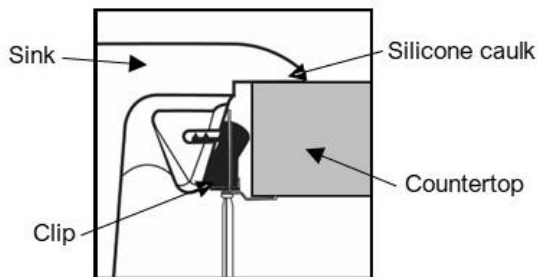

INSTALLATION METHOD

PROJECT INFORMATION

PROJECT: _____
CONTACT: _____
DATE: _____
NOTES: _____
_____
_____

APPROVAL:

OPTIONAL ACCESSORIES

MODELS	COLOR	STRAINER	FLANGE	GRIDS
• QT-710-WH	White	QBSWH	QDFWH	GR-6005, GR-6006
• QT-710-BI	Bisque	QBSBI	QDFBI	GR-6005, GR-6006
• QT-710-BL	Black	QBSBL	QDFBL	GR-6005, GR-6006
• QT-710-BR	Brown	QBSBR	QDFBR	GR-6005, GR-6006
• QT-710-CN	Concrete	QBSCN	QDFCN	GR-6005, GR-6006
• QT-710-GR	Grey	QBGR	QDFGR	GR-6005, GR-6006

We reserve the right to update product specifications without notice. Please visit karran.com for the most current specification sheets. All dimensions are accurate to 1/4". REV 5-2022