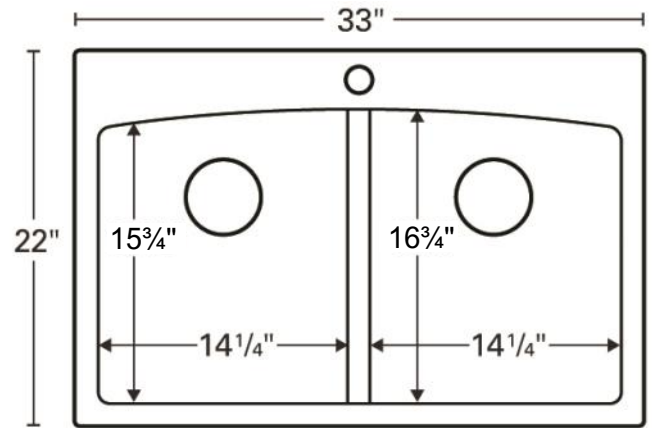

Karran quartz sinks are manufactured from durable quartz composite material that makes them incredibly tough and resilient to even the toughest daily kitchen tasks. They contain 80% natural quartz crystals and 20% high performance acrylic resins. These materials provide high scratch, stain, chip and heat resistance. This easy-to-install top mount design is 33" x 22" in size and is available in a selection of 6 elegant color choices.

Series:	Quartz QT Series
Material:	80% quartz / 20% acrylic resin
Installation Type:	Top mount / drop-in
Configuration:	Double equal bowl
Overall dimensions:	33" x 22"
Left bowl dimensions:	14-1/4" x 16-3/4" x 9"
Right bowl dimensions:	14-1/4" x 16-3/4" x 9"
Drain size:	3-1/2"
Min. cabinet size:	33"
Template included:	Yes
Clips included:	Yes
Finishes / Colors:	Bisque, Concrete, White, Black, Grey, Brown

Sinks are listed with IAPMO and meet the requirements of the Uniform Plumbing Code, International Plumbing Code and the National Plumbing Code of Canada.

INSTALLATION METHOD

PROJECT INFORMATION

PROJECT: _____
CONTACT: _____
DATE: _____
NOTES: _____
_____
_____

APPROVAL:

OPTIONAL ACCESSORIES

MODELS	COLOR	STRAINER	FLANGE	GRIDS
• QT-710-WH	White	QBSWH	QDFWH	GR-6005, GR-6006
• QT-710-BI	Bisque	QBSBI	QDFBI	GR-6005, GR-6006
• QT-710-BL	Black	QBSBL	QDFBL	GR-6005, GR-6006
• QT-710-BR	Brown	QBSBR	QDFBR	GR-6005, GR-6006
• QT-710-CN	Concrete	QBSCN	QDFCN	GR-6005, GR-6006
• QT-710-GR	Grey	QBGR	QDFGR	GR-6005, GR-6006

We reserve the right to update product specifications without notice. Please visit karran.com for the most current specification sheets. All dimensions are accurate to 1/4". REV 5-2022