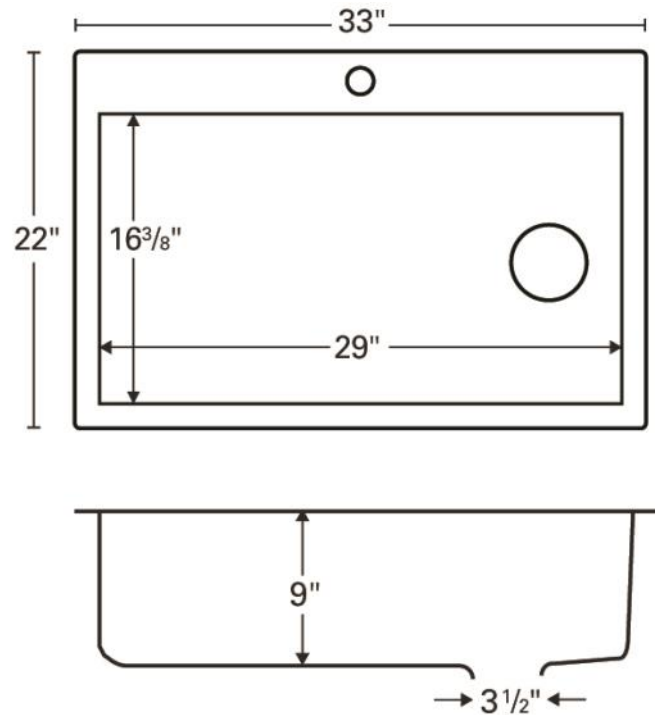

Karran quartz sinks are manufactured from durable quartz composite material that makes them incredibly tough and resilient to even the toughest daily kitchen tasks. They contain 80% natural quartz crystals and 20% high performance acrylic resins. These materials provide high scratch, stain, chip and heat resistance. This easy-to-install top mount design is 33" x 22" in size and is available in a selection of 6 elegant color choices.

Series:	Quartz QT Series
Material:	80% quartz / 20% acrylic resin
Installation Type:	Top mount / drop-in
Configuration:	Large single bowl
Overall dimensions:	33" x 22"
Bowl dimensions:	29" x 16-3/8" x 9"
Drain size:	3-1/2"
Min. cabinet size:	33"
Template included:	Yes
Clips included:	Yes
Finishes / Colors:	Bisque, Concrete, White, Black, Grey, Brown

Sinks are listed with IAPMO and meet the requirements of the Uniform Plumbing Code, International Plumbing Code and the National Plumbing Code of Canada.

INSTALLATION METHOD

PROJECT INFORMATION

PROJECT: _____
CONTACT: _____
DATE: _____
NOTES: _____
_____
_____

APPROVAL:

OPTIONAL ACCESSORIES

MODELS	COLOR	STRAINER	FLANGE	GRID
• QT-670-WH	White	QBSWH	QDFWH	GR-6012
• QT-670-BI	Bisque	QBSBI	QDFBI	GR-6012
• QT-670-BL	Black	QBSBL	QDFBL	GR-6012
• QT-670-BR	Brown	QBSBR	QDFBR	GR-6012
• QT-670-CN	Concrete	QBSCN	QDFCN	GR-6012
• QT-670-GR	Grey	QBSGR	QDFGR	GR-6012

We reserve the right to update product specifications without notice. Please visit karran.com for the most current specification sheets. All dimensions are accurate to 1/4". REV 5-2022