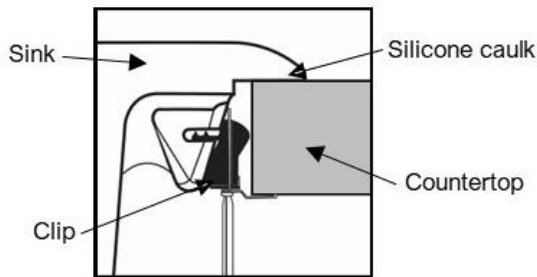

INSTALLATION METHOD

PROJECT INFORMATION

PROJECT: _____
CONTACT: _____
DATE: _____
NOTES: _____
_____
_____

APPROVAL:

OPTIONAL ACCESSORIES

MODELS	COLOR	STRAINER	FLANGE	GRID
• QT-670-WH	White	QBSWH	QDFWH	GR-6012
• QT-670-BI	Bisque	QBSBI	QDFBI	GR-6012
• QT-670-BL	Black	QBSBL	QDFBL	GR-6012
• QT-670-BR	Brown	QBSBR	QDFBR	GR-6012
• QT-670-CN	Concrete	QBSCN	QDFCN	GR-6012
• QT-670-GR	Grey	QBSGR	QDFGR	GR-6012

We reserve the right to update product specifications without notice. Please visit karran.com for the most current specification sheets. All dimensions are accurate to 1/4". REV 5-2022