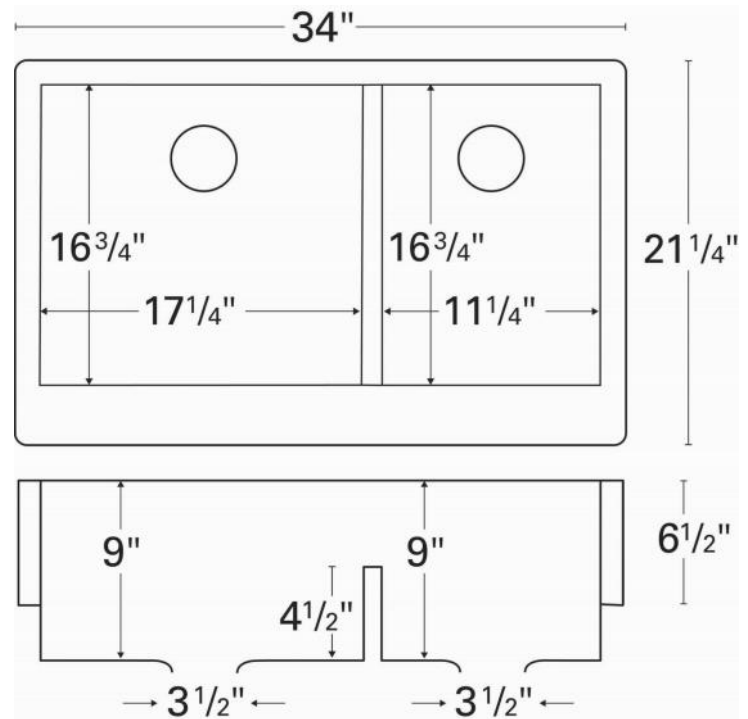

INSTALLATION METHOD

PROJECT INFORMATION

PROJECT: _____
CONTACT: _____
DATE: _____
NOTES: _____
_____
_____

APPROVAL:

OPTIONAL ACCESSORIES

MODELS	COLOR	STRAINER	FLANGE	GRIDS
• QAR-760-WH	White	QBSWH	QDFWH	GR-6003, GR-6004
• QAR-760-BI	Bisque	QBSBI	QDFBI	GR-6003, GR-6004
• QAR-760-BL	Black	QBSBL	QDFBL	GR-6003, GR-6004
• QAR-760-BR	Brown	QBSBR	QDFBR	GR-6003, GR-6004
• QAR-760-CN	Concrete	QBSCN	QDFCN	GR-6003, GR-6004
• QAR-760-GR	Grey	QBSGR	QDFGR	GR-6003, GR-6004

We reserve the right to update product specifications without notice. Please visit karran.com for the most current specification sheets. All dimensions are accurate to 1/4". REV 5-2022