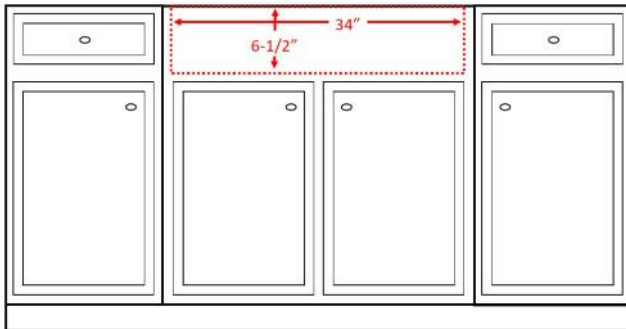

INSTALLATION METHOD

PROJECT INFORMATION

PROJECT: _____
CONTACT: _____
DATE: _____
NOTES: _____
_____
_____

APPROVAL:

OPTIONAL ACCESSORIES

MODELS	COLOR	STRAINER	FLANGE	GRIDS
• QAR-760-WH	White	QBSWH	QDFWH	GR-6003, GR-6004
• QAR-760-BI	Bisque	QBSBI	QDFBI	GR-6003, GR-6004
• QAR-760-BL	Black	QBSBL	QDFBL	GR-6003, GR-6004
• QAR-760-BR	Brown	QBSBR	QDFBR	GR-6003, GR-6004
• QAR-760-CN	Concrete	QBSCN	QDFCN	GR-6003, GR-6004
• QAR-760-GR	Grey	QBSGR	QDFGR	GR-6003, GR-6004

We reserve the right to update product specifications without notice. Please visit karran.com for the most current specification sheets. All dimensions are accurate to 1/4". REV 5-2022