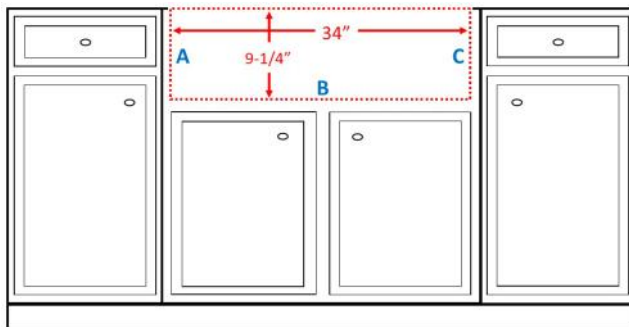

INSTALLATION METHOD

PROJECT INFORMATION

PROJECT: _____
CONTACT: _____
DATE: _____
NOTES: _____
_____
_____

APPROVAL:

OPTIONAL ACCESSORIES

MODELS	COLOR	STRAINER	FLANGE	GRIDS
• QA-750-WH	White	QBSWH	QDFWH	GR-6002
• QA-750-BI	Bisque	QBSBI	QDFBI	GR-6002
• QA-750-BL	Black	QBSBL	QDFBL	GR-6002
• QA-750-BR	Brown	QBSBR	QDFBR	GR-6002
• QA-750-CN	Concrete	QBSCN	QDFCN	GR-6002
• QA-750-GR	Grey	QBSSGR	QDFGR	GR-6002

We reserve the right to update product specifications without notice. Please visit karran.com for the most current specification sheets. All dimensions are accurate to 1/4". REV 5-2022