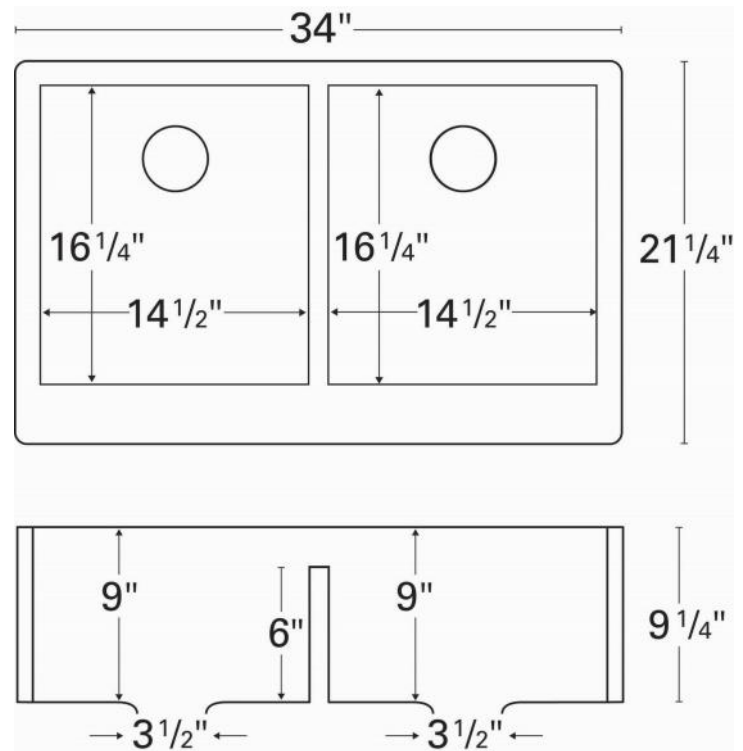

INSTALLATION METHOD

PROJECT INFORMATION

PROJECT: _____
CONTACT: _____
DATE: _____
NOTES: _____
_____
_____

APPROVAL:

OPTIONAL ACCESSORIES

MODELS	COLOR	STRAINER	FLANGE	GRIDS
• QA-750-WH	White	QBSWH	QDFWH	GR-6002
• QA-750-BI	Bisque	QBSBI	QDFBI	GR-6002
• QA-750-BL	Black	QBSBL	QDFBL	GR-6002
• QA-750-BR	Brown	QBSBR	QDFBR	GR-6002
• QA-750-CN	Concrete	QBSCN	QDFCN	GR-6002
• QA-750-GR	Grey	QBSSGR	QDFGR	GR-6002

We reserve the right to update product specifications without notice. Please visit karran.com for the most current specification sheets. All dimensions are accurate to 1/4". REV 5-2022