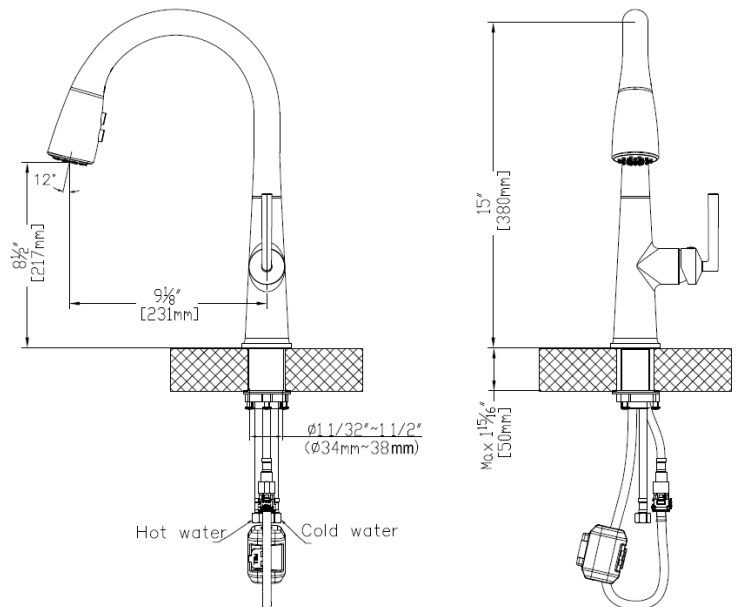

PROJECT INFORMATION

PROJECT: _____

CONTACT: _____

DATE: _____

NOTES: _____

_____

_____

APPROVAL: _____

OPTIONAL ACCESSORIES

- **SD25MB, SD35MB** [Matte black soap dispenser]
- **SD25SS, SD35SS** [Stainless steel soap dispenser]

We reserve the right to update product specifications without notice. Please visit karran.com for the most current specification sheets. All dimensions are accurate to 1/4". REV 05-2022