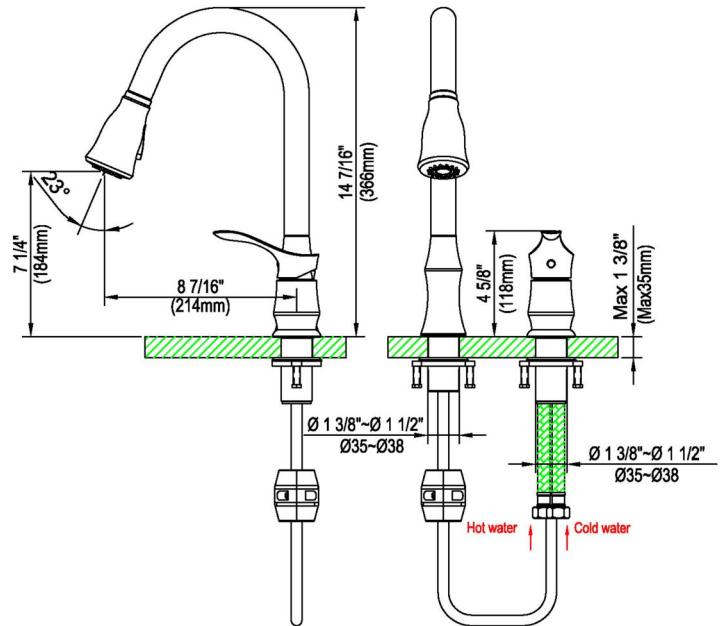

PROJECT INFORMATION

PROJECT: _____

CONTACT: _____

DATE: _____

NOTES: _____

_____

_____

APPROVAL:

OPTIONAL ACCESSORIES

- **SD25C, SD35C** [Chrome soap dispenser]
- **SD25MB, SD35MB** [Matte black soap dispenser]
- **SD25SS, SD35SS** [Stainless steel soap dispenser]

We reserve the right to update product specifications without notice. Please visit karran.com for the most current specification sheets. All dimensions are accurate to 1/4". REV 05-2022