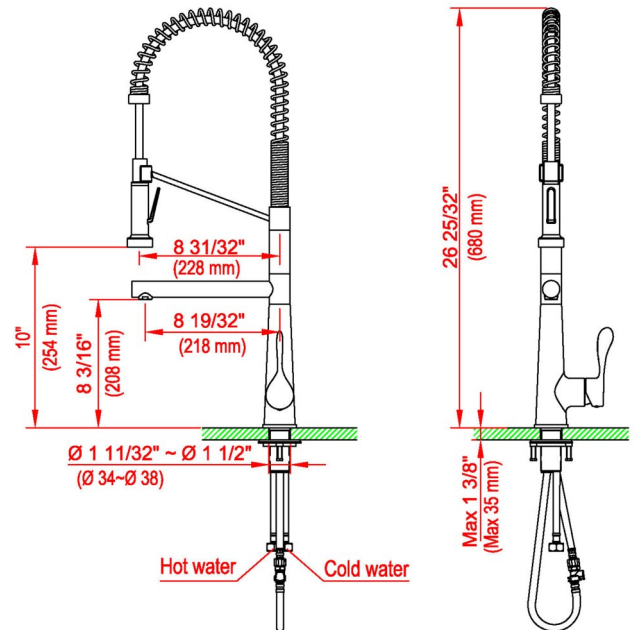

PROJECT INFORMATION

PROJECT: _____

CONTACT: _____

DATE: _____

NOTES: _____

_____

_____

APPROVAL:

OPTIONAL ACCESSORIES

- **SD25C, SD35C** [Chrome soap dispenser]
- **SD25MB, SD35MB** [Matte black soap dispenser]
- **SD25SS, SD35SS** [Stainless steel soap dispenser]

We reserve the right to update product specifications without notice. Please visit karran.com for the most current specification sheets. All dimensions are accurate to 1/4". REV 05-2022