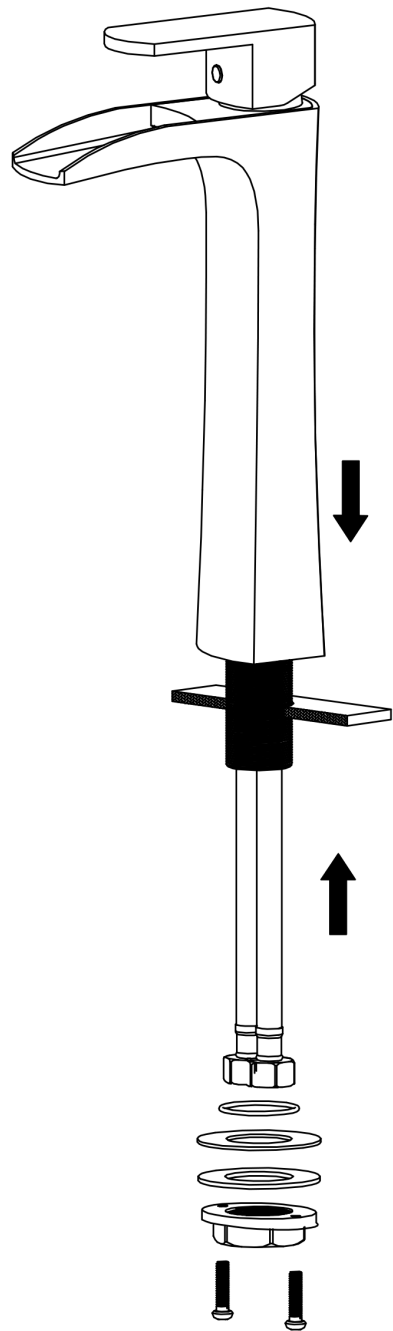

INSTALLATION GUIDE

Kassel

Models: KBF442C
KBF442MB
KBF442SS

COMPONENT LIST	QTY
1 - Faucet Body	1
2 - O-Ring	1
3 - Rubber Washer	1
4 - Metal Washer	1
5 - Mounting Hardware	1
6 - Screw	2

2

3

4

5

6

7

- 1 - Screw
- 2 - Color Button
- 3 - Handle
- 4 - Cover
- 5 - Nut
- 6 - Cartridge
- 7 - Cartridge Base
- 8 - O-Ring
- 9 - Gasket
- 10 - Faucet Body
- 11 - Screw
- 12 - Base
- 13 - O-Ring
- 14 - Rubber Washer
- 15 - Metal Washer
- 16 - Mounting Hardware
- 17 - Screw
- 18 - Water Lines
- 19 - Inlet Hoes
- 20 - O-Ring