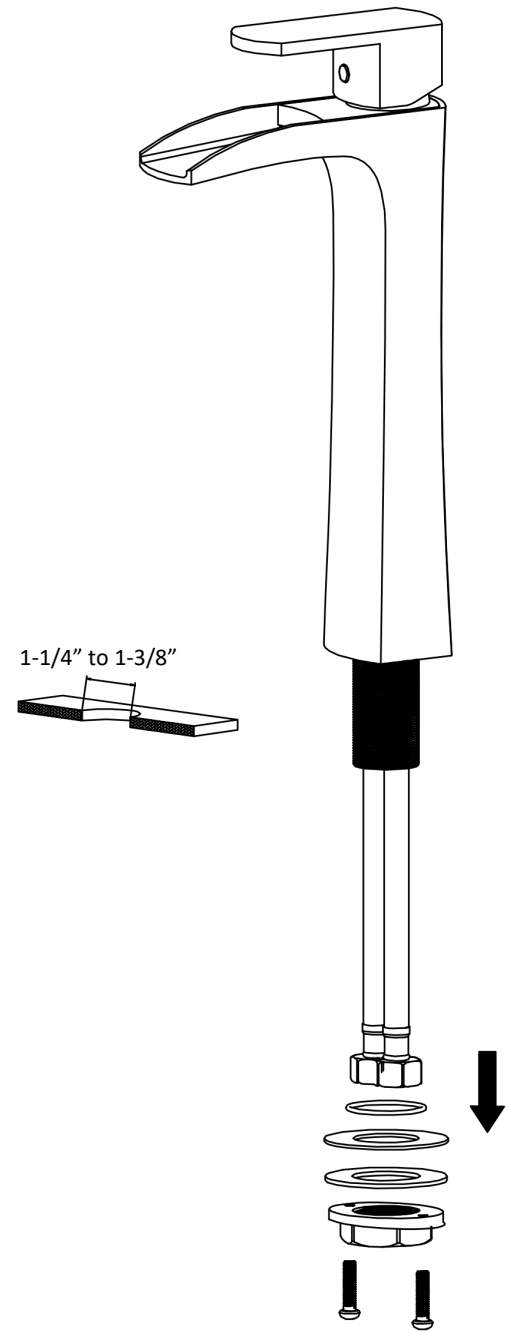

INSTALLATION GUIDE

Kassel

Models: KBF442C
KBF442MB
KBF442SS

COMPONENT LIST	QTY
1 - Faucet Body	1
2 - O-Ring	1
3 - Rubber Washer	1
4 - Metal Washer	1
5 - Mounting Hardware	1
6 - Screw	2

2

3

4

5

6

7

- 1 - Screw
- 2 - Color Button
- 3 - Handle
- 4 - Cover
- 5 - Nut
- 6 - Cartridge
- 7 - Cartridge Base
- 8 - O-Ring
- 9 - Gasket
- 10 - Faucet Body
- 11 - Screw
- 12 - Base
- 13 - O-Ring
- 14 - Rubber Washer
- 15 - Metal Washer
- 16 - Mounting Hardware
- 17 - Screw
- 18 - Water Lines
- 19 - Inlet Hoes
- 20 - O-Ring