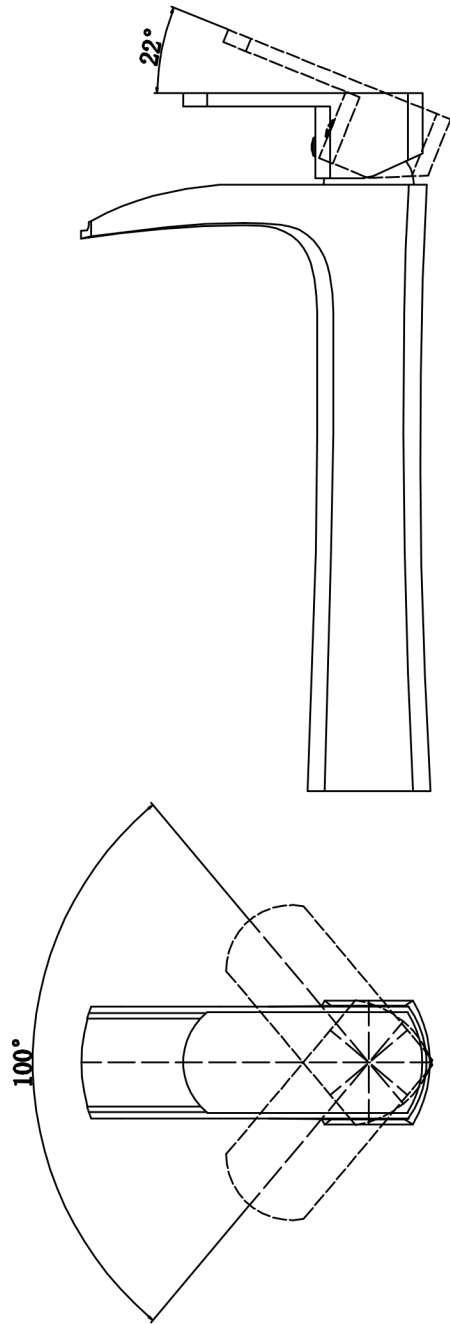

INSTALLATION GUIDE

Kassel

Models: KBF442C
KBF442MB
KBF442SS

COMPONENT LIST	QTY
1 - Faucet Body	1
2 - O-Ring	1
3 - Rubber Washer	1
4 - Metal Washer	1
5 - Mounting Hardware	1
6 - Screw	2

2

3

4

5

6

7

- 1 - Screw
- 2 - Color Button
- 3 - Handle
- 4 - Cover
- 5 - Nut
- 6 - Cartridge
- 7 - Cartridge Base
- 8 - O-Ring
- 9 - Gasket
- 10 - Faucet Body
- 11 - Screw
- 12 - Base
- 13 - O-Ring
- 14 - Rubber Washer
- 15 - Metal Washer
- 16 - Mounting Hardware
- 17 - Screw
- 18 - Water Lines
- 19 - Inlet Hoes
- 20 - O-Ring