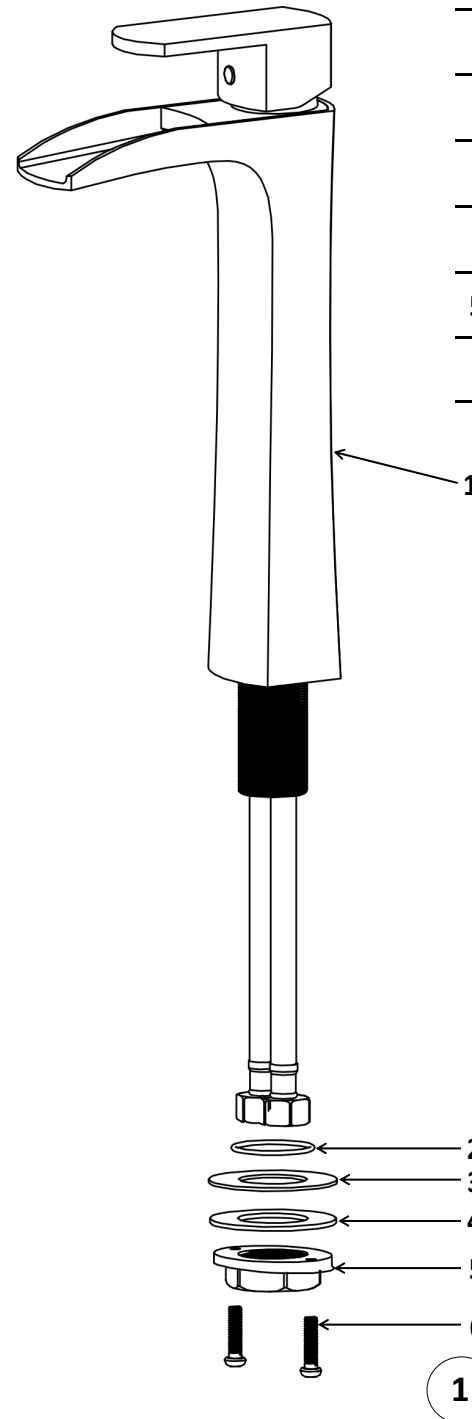

INSTALLATION GUIDE

Kassel

Models: KBF442C
KBF442MB
KBF442SS

COMPONENT LIST	QTY
1 - Faucet Body	1
2 - O-Ring	1
3 - Rubber Washer	1
4 - Metal Washer	1
5 - Mounting Hardware	1
6 - Screw	2

2

3

4

5

6

7

- 1 - Screw
- 2 - Color Button
- 3 - Handle
- 4 - Cover
- 5 - Nut
- 6 - Cartridge
- 7 - Cartridge Base
- 8 - O-Ring
- 9 - Gasket
- 10 - Faucet Body
- 11 - Screw
- 12 - Base
- 13 - O-Ring
- 14 - Rubber Washer
- 15 - Metal Washer
- 16 - Mounting Hardware
- 17 - Screw
- 18 - Water Lines
- 19 - Inlet Hoes
- 20 - O-Ring