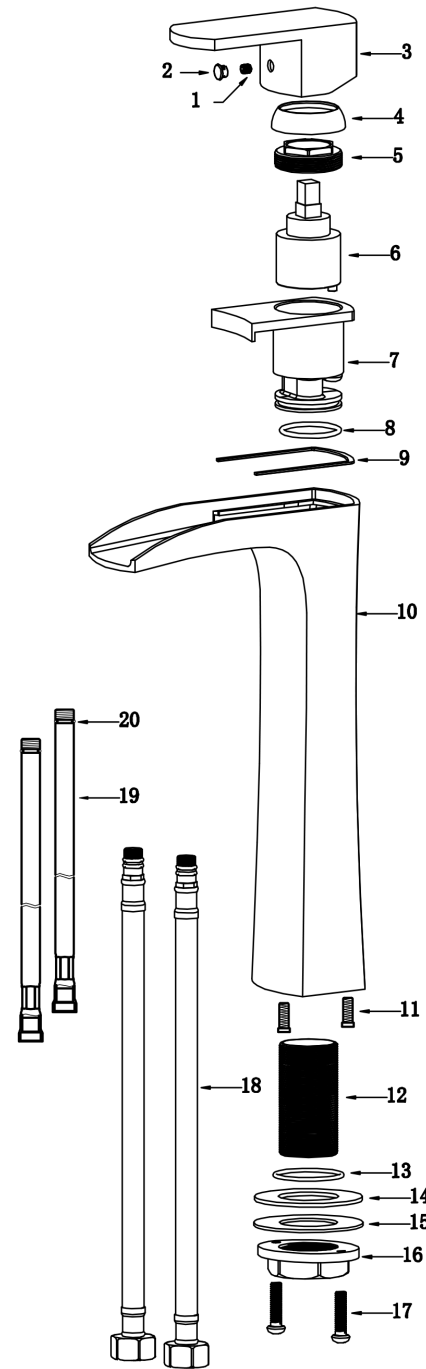

INSTALLATION GUIDE

Kassel

Models: KBF442C
KBF442MB
KBF442SS

COMPONENT LIST	QTY
1 - Faucet Body	1
2 - O-Ring	1
3 - Rubber Washer	1
4 - Metal Washer	1
5 - Mounting Hardware	1
6 - Screw	2

2

3

4

5

6

7

- 1 - Screw
- 2 - Color Button
- 3 - Handle
- 4 - Cover
- 5 - Nut
- 6 - Cartridge
- 7 - Cartridge Base
- 8 - O-Ring
- 9 - Gasket
- 10 - Faucet Body
- 11 - Screw
- 12 - Base
- 13 - O-Ring
- 14 - Rubber Washer
- 15 - Metal Washer
- 16 - Mounting Hardware
- 17 - Screw
- 18 - Water Lines
- 19 - Inlet Hoes
- 20 - O-Ring