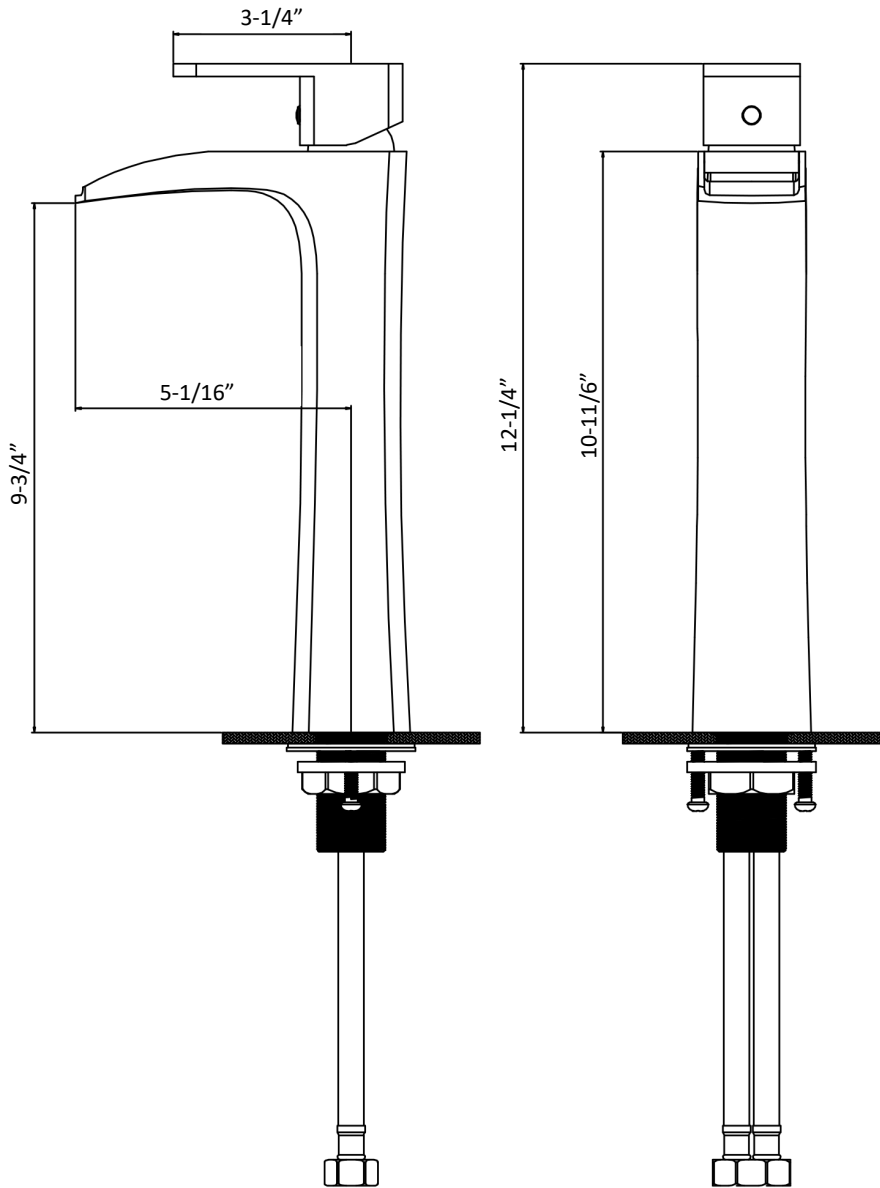

INSTALLATION GUIDE

Kassel

Models: KBF442C
KBF442MB
KBF442SS

COMPONENT LIST	QTY
1 - Faucet Body	1
2 - O-Ring	1
3 - Rubber Washer	1
4 - Metal Washer	1
5 - Mounting Hardware	1
6 - Screw	2

2

3

4

5

6

7

- 1 - Screw
- 2 - Color Button
- 3 - Handle
- 4 - Cover
- 5 - Nut
- 6 - Cartridge
- 7 - Cartridge Base
- 8 - O-Ring
- 9 - Gasket
- 10 - Faucet Body
- 11 - Screw
- 12 - Base
- 13 - O-Ring
- 14 - Rubber Washer
- 15 - Metal Washer
- 16 - Mounting Hardware
- 17 - Screw
- 18 - Water Lines
- 19 - Inlet Hoes
- 20 - O-Ring