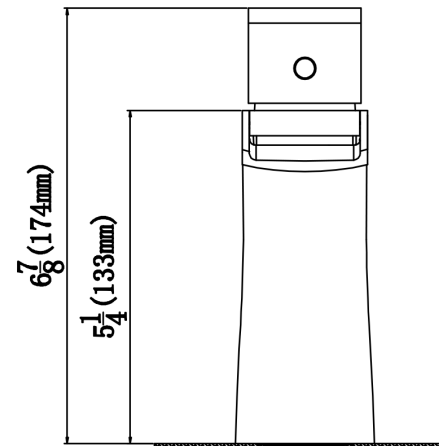

PROJECT INFORMATION

PROJECT: _____

CONTACT: _____

DATE: _____

NOTES: _____

_____

_____

APPROVAL:

We reserve the right to update product specifications without notice. Please visit karran.com for the most current specification sheets. All dimensions are accurate to 1/4". REV 05-2022