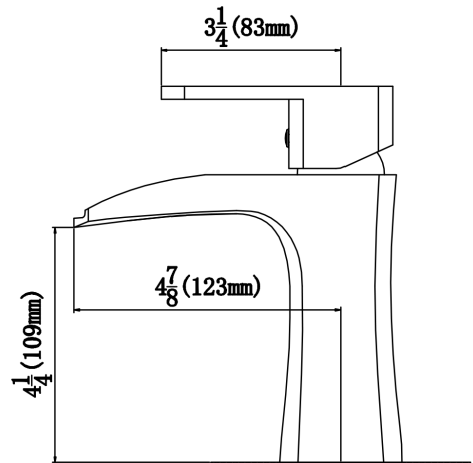

Karran bathroom faucets are designed to look beautiful and function flawlessly. Made using the highest quality, long-lasting components, each faucet will provide years of trouble-free use. This faucet is simple to install with its single hole mounting design, and comes in a variety of elegant, durable finishes that will complement your bathroom décor. Single lever flow and temperature control makes it very simple to operate. Consider one of these faucets the perfect choice for any residential or commercial bathroom project.

Series:	Bathroom Faucet Collection
Material:	Lead-free brass
Installation Type:	Single hole deck mount
Configuration / Style:	Single lever
Finish:	Durable PVD
Overall Height:	6-7/8"
Spout Reach:	4-7/8"
Spout Height:	4-1/4"
Accessories Included:	Pop-up drain
Finishes Available:	Stainless steel, chrome, matte black

KBF440C

PROJECT INFORMATION

PROJECT: _____

CONTACT: _____

DATE: _____

NOTES: _____

_____

_____

APPROVAL:

We reserve the right to update product specifications without notice. Please visit karran.com for the most current specification sheets. All dimensions are accurate to 1/4". REV 05-2022