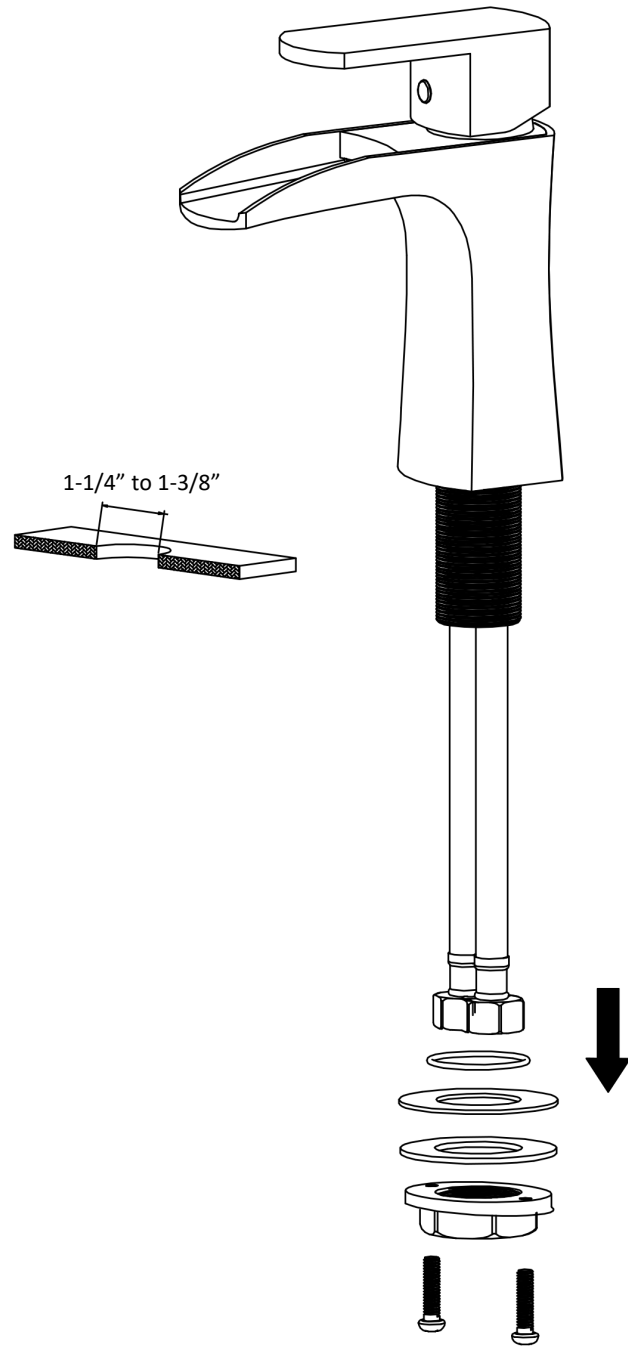

INSTALLATION GUIDE

Kassel

Models: KBF440C
KBF440MB
KBF440SS

COMPONENT LIST	QTY
1 - Faucet Body	1
2 - O-Ring	1
3 - Rubber Washer	1
4 - Metal Washer	1
5 - Mounting Hardware	1
6 - Screw	2

2

3

4

5

6

7

- 1 - Screw
- 2 - Color Button
- 3 - Handle
- 4 - Cover
- 5 - Nut
- 6 - Cartridge
- 7 - Cartridge Base
- 8 - O-Ring
- 9 - Gasket
- 10 - Faucet Body
- 11 - Screw
- 12 - Base
- 13 - O-Ring
- 14 - Rubber Washer
- 15 - Metal Washer
- 16 - Mounting Hardware
- 17 - Screw
- 18 - Water Lines