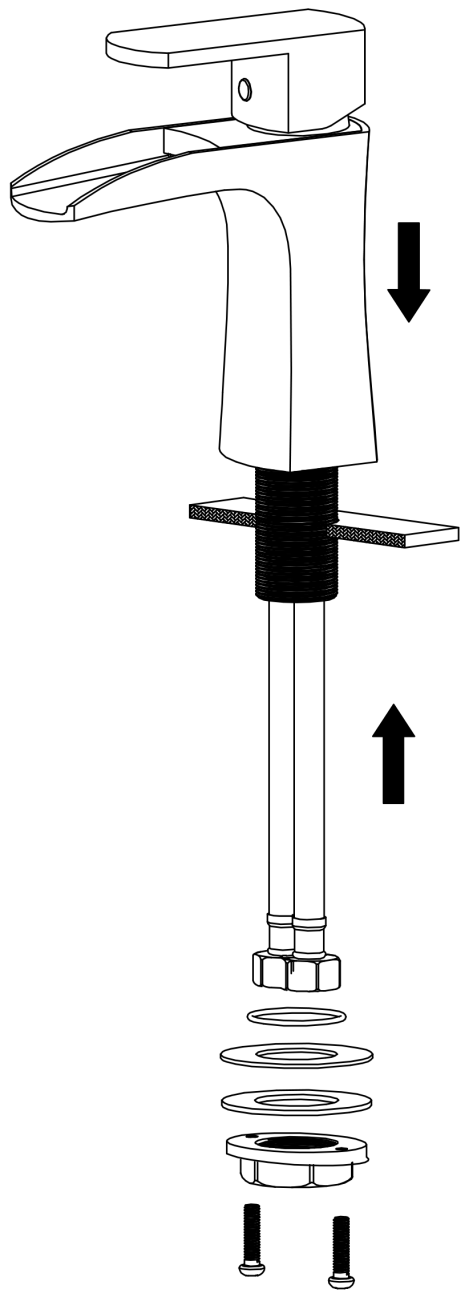

INSTALLATION GUIDE

Kassel

Models: KBF440C
KBF440MB
KBF440SS

COMPONENT LIST	QTY
1 - Faucet Body	1
2 - O-Ring	1
3 - Rubber Washer	1
4 - Metal Washer	1
5 - Mounting Hardware	1
6 - Screw	2

2

3

4

5

6

7

- 1 - Screw
- 2 - Color Button
- 3 - Handle
- 4 - Cover
- 5 - Nut
- 6 - Cartridge
- 7 - Cartridge Base
- 8 - O-Ring
- 9 - Gasket
- 10 - Faucet Body
- 11 - Screw
- 12 - Base
- 13 - O-Ring
- 14 - Rubber Washer
- 15 - Metal Washer
- 16 - Mounting Hardware
- 17 - Screw
- 18 - Water Lines