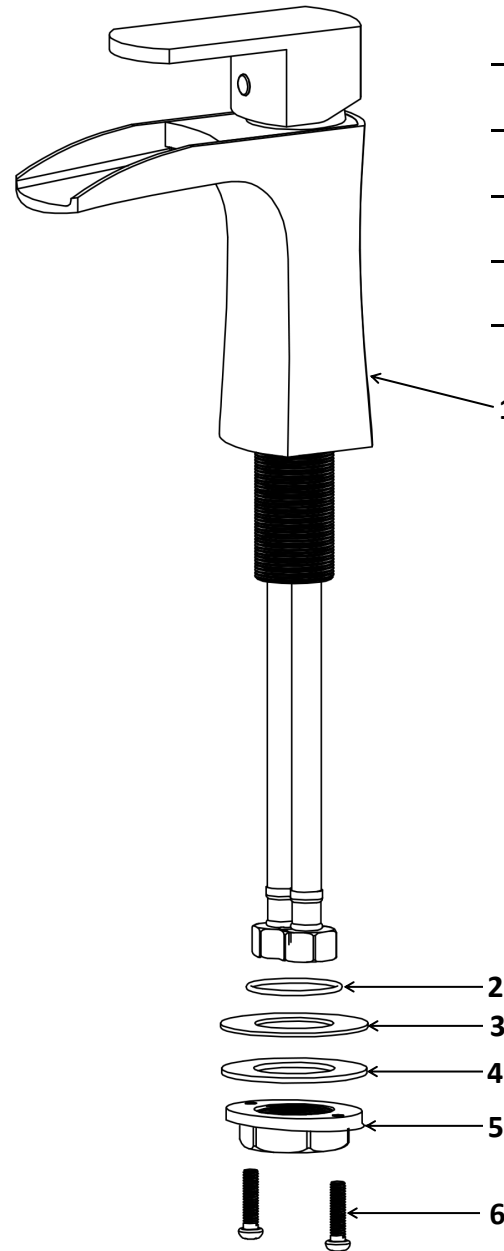

INSTALLATION GUIDE

Kassel

Models: KBF440C
KBF440MB
KBF440SS

COMPONENT LIST	QTY
1 - Faucet Body	1
2 - O-Ring	1
3 - Rubber Washer	1
4 - Metal Washer	1
5 - Mounting Hardware	1
6 - Screw	2

2

3

4

5

6

7

- 1 - Screw
- 2 - Color Button
- 3 - Handle
- 4 - Cover
- 5 - Nut
- 6 - Cartridge
- 7 - Cartridge Base
- 8 - O-Ring
- 9 - Gasket
- 10 - Faucet Body
- 11 - Screw
- 12 - Base
- 13 - O-Ring
- 14 - Rubber Washer
- 15 - Metal Washer
- 16 - Mounting Hardware
- 17 - Screw
- 18 - Water Lines