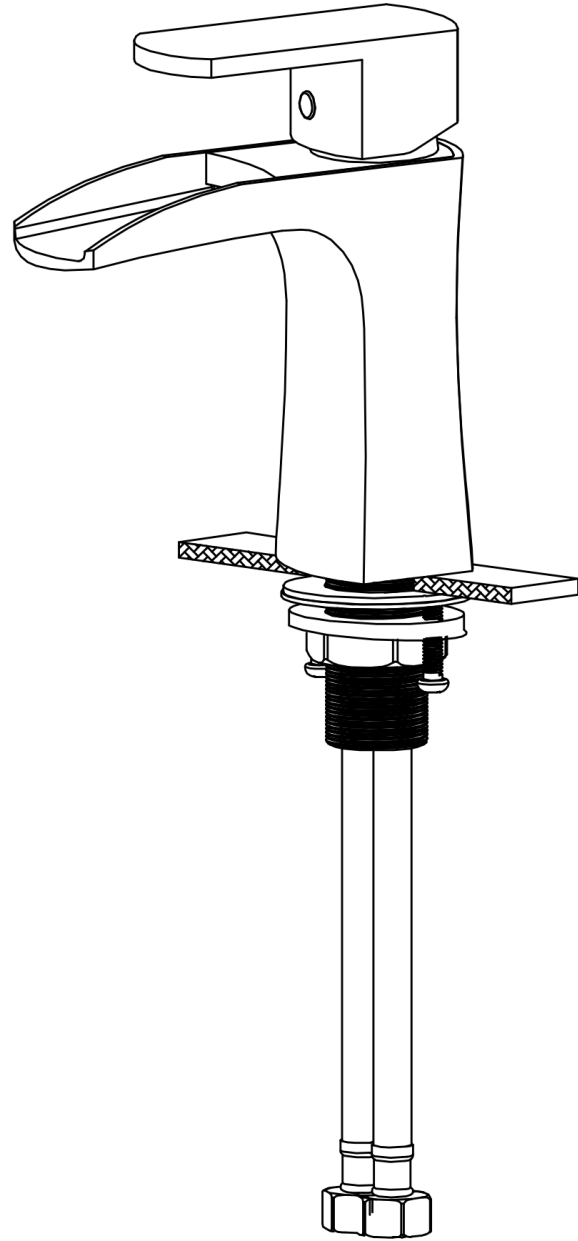

INSTALLATION GUIDE

Kassel

Models: KBF440C
KBF440MB
KBF440SS

COMPONENT LIST	QTY
1 - Faucet Body	1
2 - O-Ring	1
3 - Rubber Washer	1
4 - Metal Washer	1
5 - Mounting Hardware	1
6 - Screw	2

2

3

4

5

6

7

- 1 - Screw
- 2 - Color Button
- 3 - Handle
- 4 - Cover
- 5 - Nut
- 6 - Cartridge
- 7 - Cartridge Base
- 8 - O-Ring
- 9 - Gasket
- 10 - Faucet Body
- 11 - Screw
- 12 - Base
- 13 - O-Ring
- 14 - Rubber Washer
- 15 - Metal Washer
- 16 - Mounting Hardware
- 17 - Screw
- 18 - Water Lines