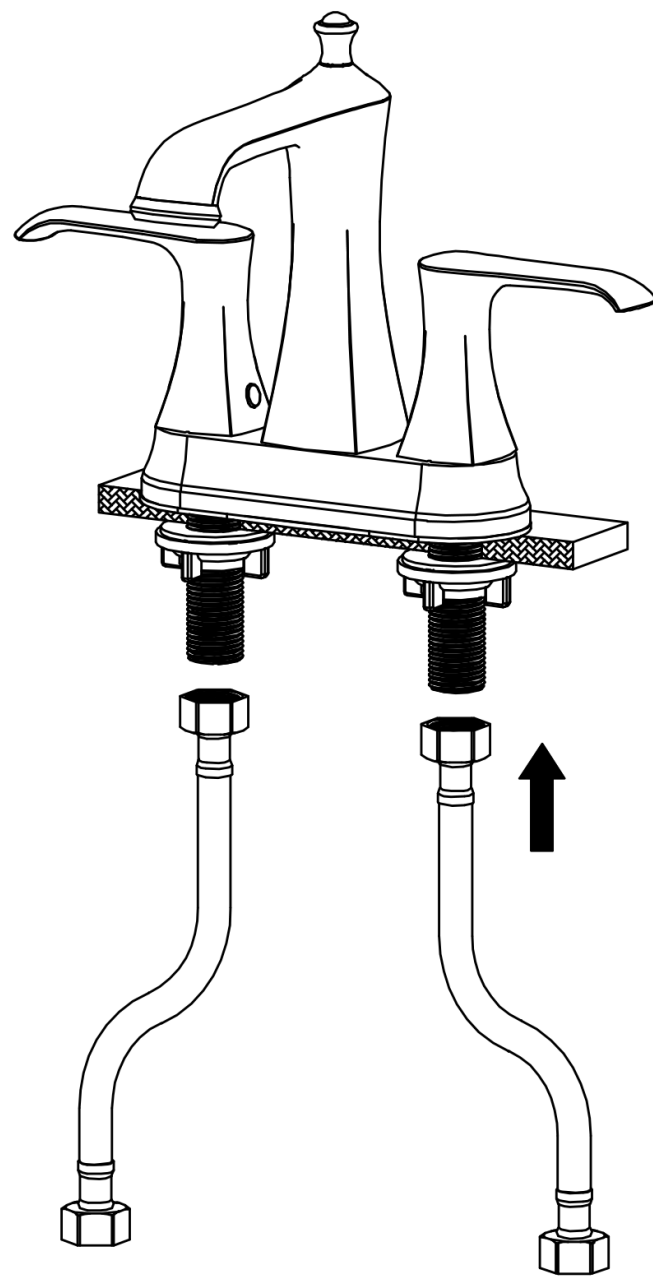

INSTALLATION GUIDE

COMPONENT LIST	QTY
1 - Faucet Body	1
2 - Rubber Washer	2
3 - Mounting Hardware	2

Woodburn

Models: KBF416C
KBF416MB
KBF416ORB
KBF416SS

2

3

4

5

6

7

- 1 - Cover
- 2 - Screw
- 3 - Faucet Body
- 4 - Gasket
- 5 - Aerator
- 6 - Aerator Cover
- 7 - Color Button
- 8 - Screw
- 9 - Handle
- 10 - O-Ring
- 11 - Nut
- 12 - Body Base
- 13 - Gasket
- 14 - Screw
- 15 - O-Ring
- 16 - Cartridge
- 17 - Cartridge Base
- 18 - Base Plate
- 19 - Washer
- 20 - Mounting Hardware
- 21 - Cartridge
- 22 - Water Lines