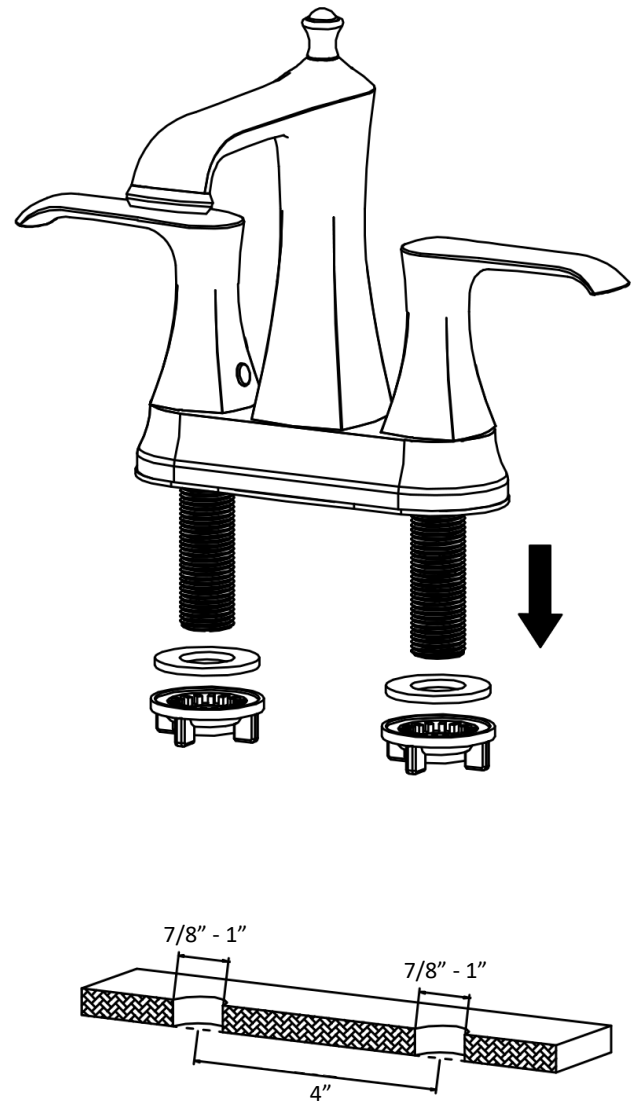

INSTALLATION GUIDE

COMPONENT LIST	QTY
1 - Faucet Body	1
2 - Rubber Washer	2
3 - Mounting Hardware	2

Woodburn

Models: KBF416C
KBF416MB
KBF416ORB
KBF416SS

2

3

4

5

6

7

- 1 - Cover
- 2 - Screw
- 3 - Faucet Body
- 4 - Gasket
- 5 - Aerator
- 6 - Aerator Cover
- 7 - Color Button
- 8 - Screw
- 9 - Handle
- 10 - O-Ring
- 11 - Nut
- 12 - Body Base
- 13 - Gasket
- 14 - Screw
- 15 - O-Ring
- 16 - Cartridge
- 17 - Cartridge Base
- 18 - Base Plate
- 19 - Washer
- 20 - Mounting Hardware
- 21 - Cartridge
- 22 - Water Lines