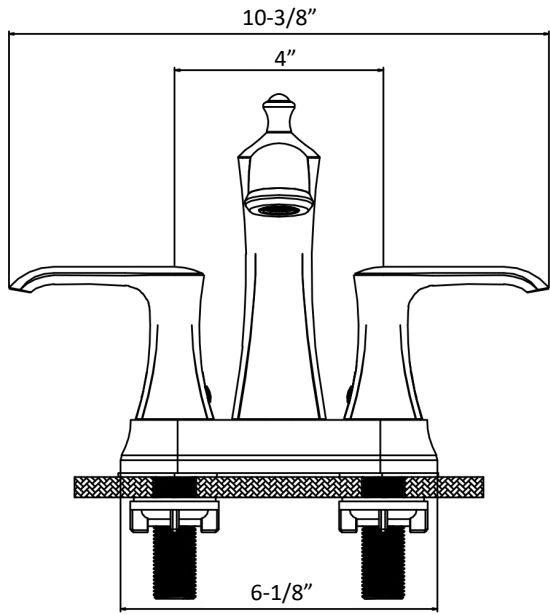

INSTALLATION GUIDE

COMPONENT LIST	QTY
1 - Faucet Body	1
2 - Rubber Washer	2
3 - Mounting Hardware	2

Woodburn

Models: KBF416C
KBF416MB
KBF416ORB
KBF416SS

2

3

4

5

6

7

- 1 - Cover
- 2 - Screw
- 3 - Faucet Body
- 4 - Gasket
- 5 - Aerator
- 6 - Aerator Cover
- 7 - Color Button
- 8 - Screw
- 9 - Handle
- 10 - O-Ring
- 11 - Nut
- 12 - Body Base
- 13 - Gasket
- 14 - Screw
- 15 - O-Ring
- 16 - Cartridge
- 17 - Cartridge Base
- 18 - Base Plate
- 19 - Washer
- 20 - Mounting Hardware
- 21 - Cartridge
- 22 - Water Lines