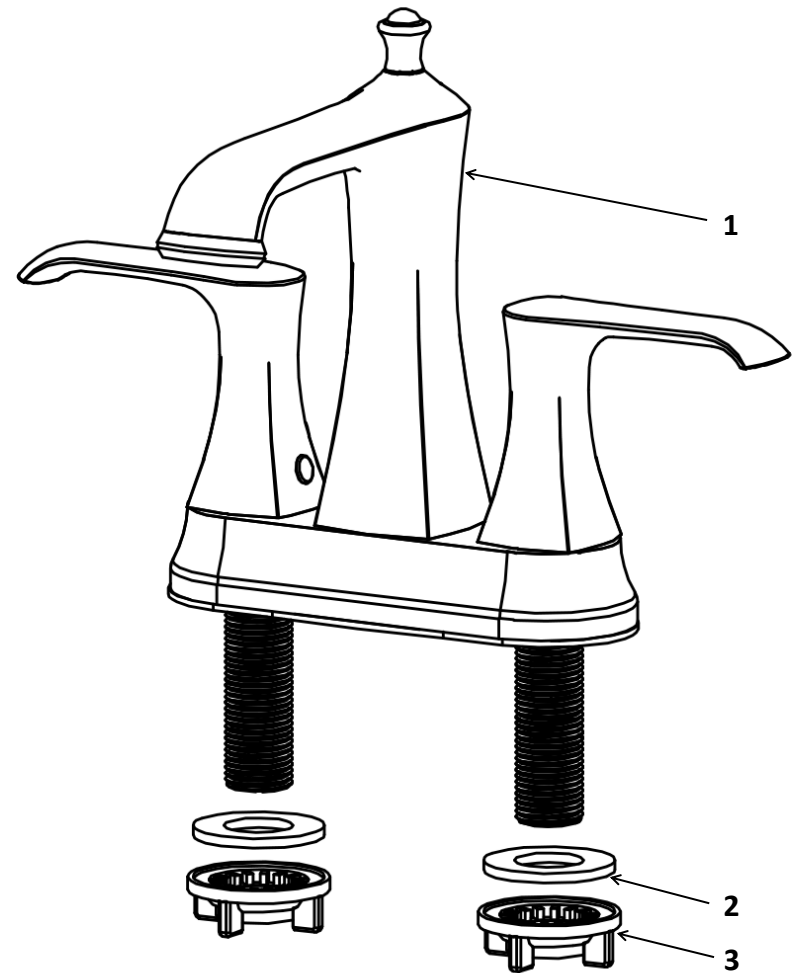

INSTALLATION GUIDE

COMPONENT LIST	QTY
1 - Faucet Body	1
2 - Rubber Washer	2
3 - Mounting Hardware	2

Woodburn

Models: KBF416C
KBF416MB
KBF416ORB
KBF416SS

2

3

4

5

6

7

- 1 - Cover
- 2 - Screw
- 3 - Faucet Body
- 4 - Gasket
- 5 - Aerator
- 6 - Aerator Cover
- 7 - Color Button
- 8 - Screw
- 9 - Handle
- 10 - O-Ring
- 11 - Nut
- 12 - Body Base
- 13 - Gasket
- 14 - Screw
- 15 - O-Ring
- 16 - Cartridge
- 17 - Cartridge Base
- 18 - Base Plate
- 19 - Washer
- 20 - Mounting Hardware
- 21 - Cartridge
- 22 - Water Lines