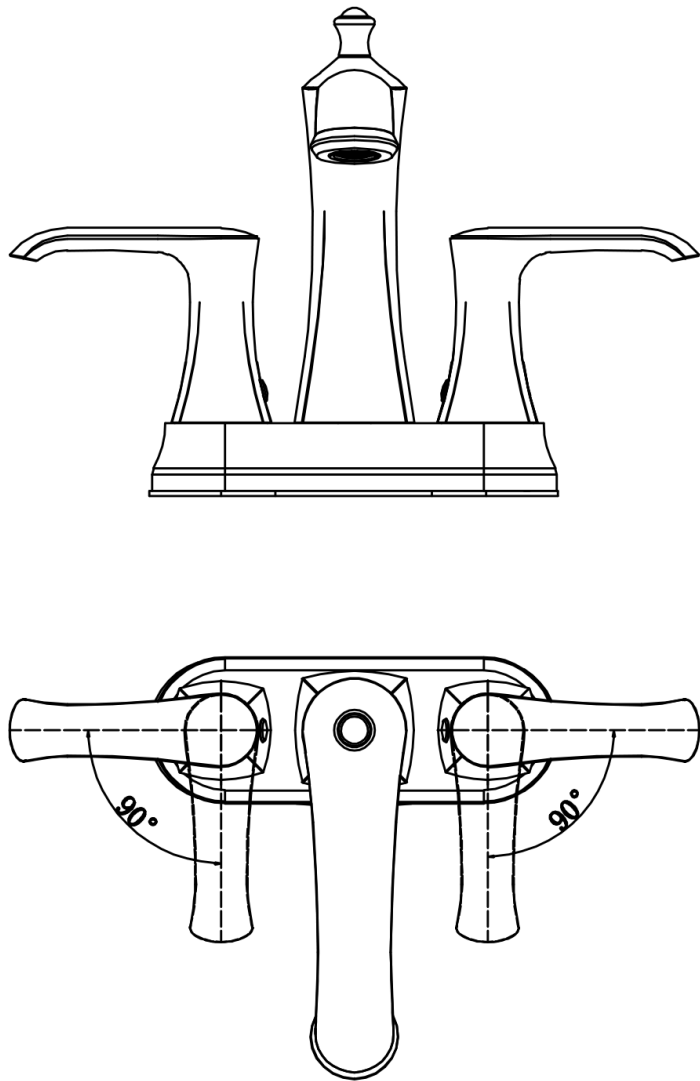

INSTALLATION GUIDE

COMPONENT LIST	QTY
1 - Faucet Body	1
2 - Rubber Washer	2
3 - Mounting Hardware	2

Woodburn

Models: KBF416C
KBF416MB
KBF416ORB
KBF416SS

2

3

4

5

6

7

- 1 - Cover
- 2 - Screw
- 3 - Faucet Body
- 4 - Gasket
- 5 - Aerator
- 6 - Aerator Cover
- 7 - Color Button
- 8 - Screw
- 9 - Handle
- 10 - O-Ring
- 11 - Nut
- 12 - Body Base
- 13 - Gasket
- 14 - Screw
- 15 - O-Ring
- 16 - Cartridge
- 17 - Cartridge Base
- 18 - Base Plate
- 19 - Washer
- 20 - Mounting Hardware
- 21 - Cartridge
- 22 - Water Lines