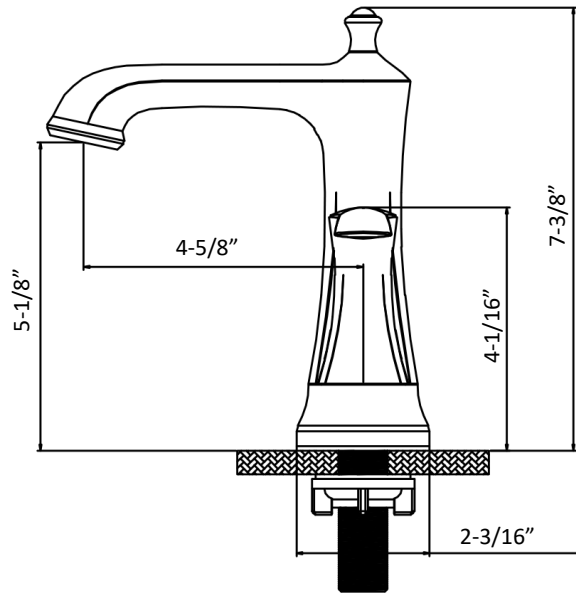

INSTALLATION GUIDE

COMPONENT LIST	QTY
1 - Faucet Body	1
2 - Rubber Washer	2
3 - Mounting Hardware	2

Woodburn

Models: KBF416C
KBF416MB
KBF416ORB
KBF416SS

2

3

4

5

6

7

- 1 - Cover
- 2 - Screw
- 3 - Faucet Body
- 4 - Gasket
- 5 - Aerator
- 6 - Aerator Cover
- 7 - Color Button
- 8 - Screw
- 9 - Handle
- 10 - O-Ring
- 11 - Nut
- 12 - Body Base
- 13 - Gasket
- 14 - Screw
- 15 - O-Ring
- 16 - Cartridge
- 17 - Cartridge Base
- 18 - Base Plate
- 19 - Washer
- 20 - Mounting Hardware
- 21 - Cartridge
- 22 - Water Lines