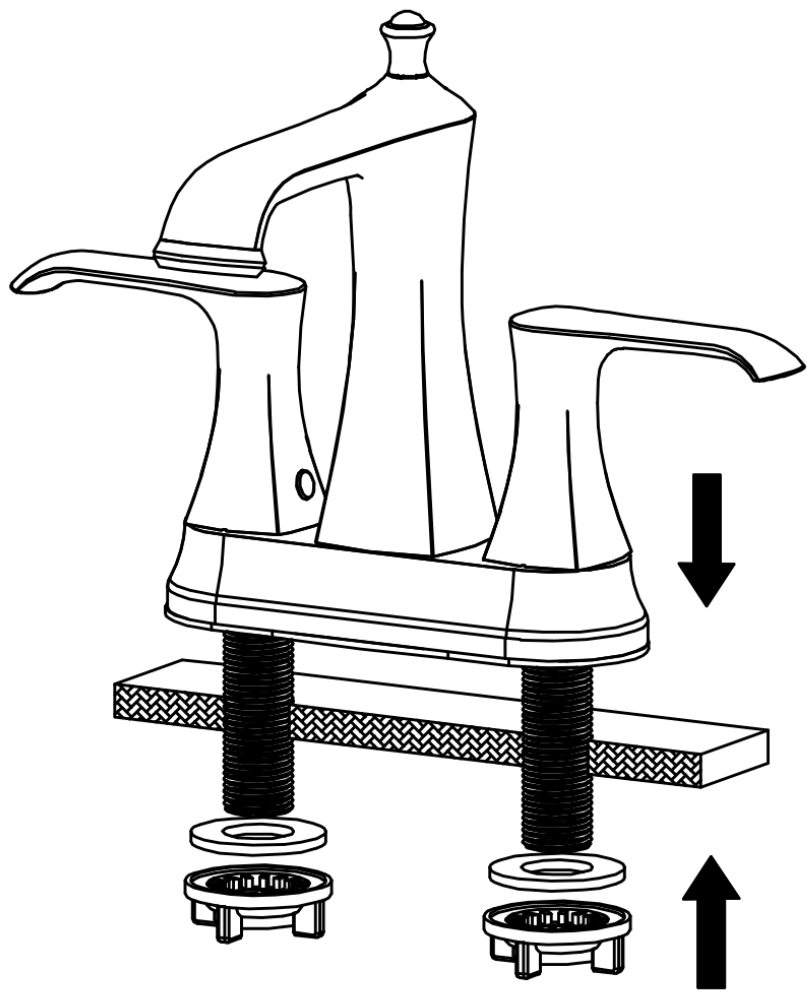

INSTALLATION GUIDE

COMPONENT LIST	QTY
1 - Faucet Body	1
2 - Rubber Washer	2
3 - Mounting Hardware	2

Woodburn

Models: KBF416C
KBF416MB
KBF416ORB
KBF416SS

2

3

4

5

6

7

- 1 - Cover
- 2 - Screw
- 3 - Faucet Body
- 4 - Gasket
- 5 - Aerator
- 6 - Aerator Cover
- 7 - Color Button
- 8 - Screw
- 9 - Handle
- 10 - O-Ring
- 11 - Nut
- 12 - Body Base
- 13 - Gasket
- 14 - Screw
- 15 - O-Ring
- 16 - Cartridge
- 17 - Cartridge Base
- 18 - Base Plate
- 19 - Washer
- 20 - Mounting Hardware
- 21 - Cartridge
- 22 - Water Lines