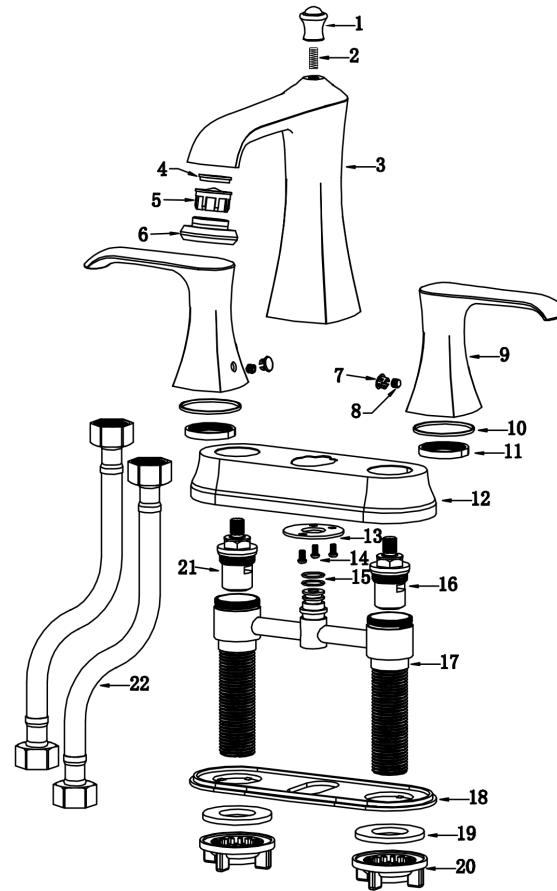

INSTALLATION GUIDE

COMPONENT LIST	QTY
1 - Faucet Body	1
2 - Rubber Washer	2
3 - Mounting Hardware	2

Woodburn

Models: KBF416C
KBF416MB
KBF416ORB
KBF416SS

2

3

4

5

6

7

- 1 - Cover
- 2 - Screw
- 3 - Faucet Body
- 4 - Gasket
- 5 - Aerator
- 6 - Aerator Cover
- 7 - Color Button
- 8 - Screw
- 9 - Handle
- 10 - O-Ring
- 11 - Nut
- 12 - Body Base
- 13 - Gasket
- 14 - Screw
- 15 - O-Ring
- 16 - Cartridge
- 17 - Cartridge Base
- 18 - Base Plate
- 19 - Washer
- 20 - Mounting Hardware
- 21 - Cartridge
- 22 - Water Lines