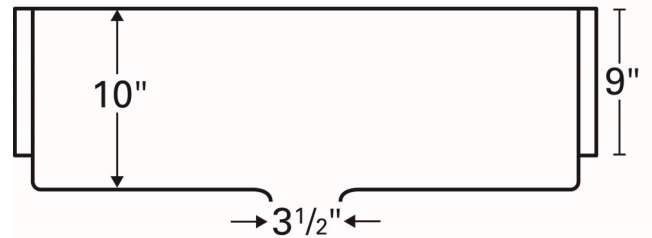

INSTALLATION PROFILE

PROJECT INFORMATION

PROJECT: _____

CONTACT: _____

DATE: _____

NOTES: _____

_____

_____

APPROVAL:

We reserve the right to update product specifications without notice. Please visit karran.com for the most current specification sheets. All dimensions are accurate to 1/4". REV 05-2022