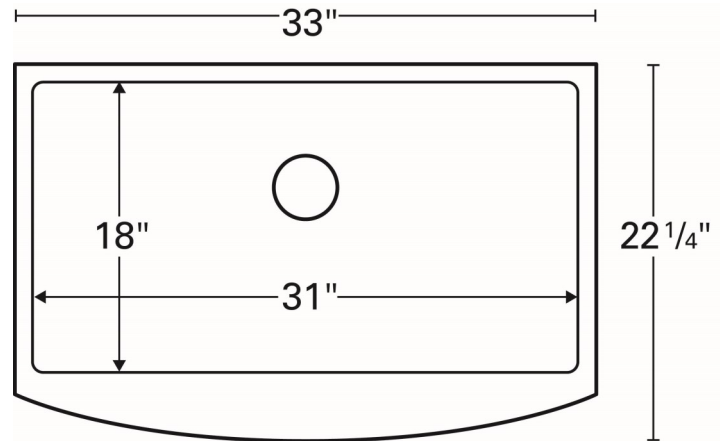

Series:	Elite Series
Material:	16 Gauge, Type 304 stainless steel
Installation Type:	Farmhouse / apron front
Configuration / Style:	Large single bowl
Finish:	Soft satin brushed finish
Overall dimensions:	33" x 22-1/4"
Bowl dimensions:	31" x 18" x 10"
Drain size:	3-1/2"
Min. cabinet size:	33"
Template included:	Yes
Clips included:	Yes
Accessories included:	Basket strainer and bottom grid