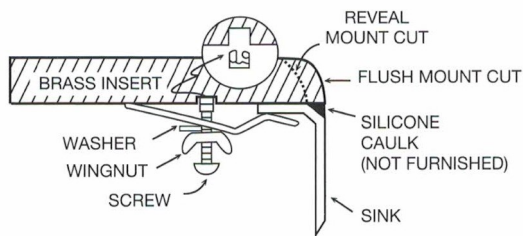

INSTALLATION PROFILE

PROJECT INFORMATION

PROJECT: _____

CONTACT: _____

DATE: _____

NOTES: _____

_____

_____

APPROVAL:

We reserve the right to update product specifications without notice. Please visit karran.com for the most current specification sheets. All dimensions are accurate to 1/4". REV 05-2022