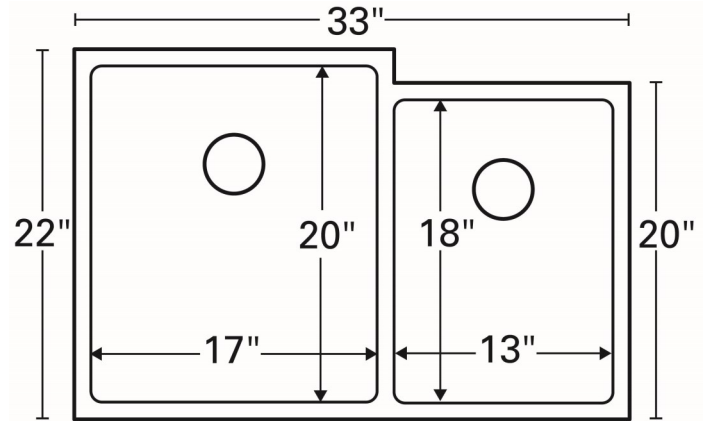

Series:	Elite Series
Material:	16 Gauge, Type 304 stainless steel
Installation Type:	Undermount
Configuration / Style:	Large/small bowl
Finish:	Soft satin brushed finish
Overall dimensions:	33" x 22"
Left Bowl dimensions:	17" x 20" x 10"
Right Bowl dimensions:	13" x 18" x 10"
Drain size:	3-1/2"
Min. cabinet size:	36"
Template included:	Yes
Clips included:	Yes
Accessories included:	Bottom grids, basket strainers