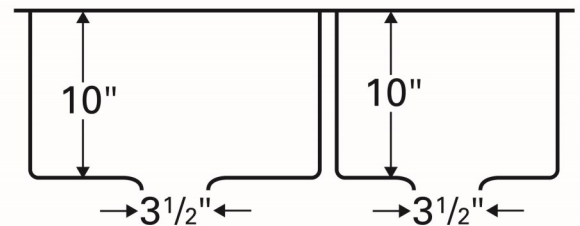

Series:	Elite Series
Material:	16 Gauge, Type 304 stainless steel
Installation Type:	Undermount
Configuration / Style:	Large/small bowl
Finish:	Soft satin brushed finish
Overall dimensions:	33" x 22"
Left Bowl dimensions:	17" x 20" x 10"
Right Bowl dimensions:	13" x 18" x 10"
Drain size:	3-1/2"
Min. cabinet size:	36"
Template included:	Yes
Clips included:	Yes
Accessories included:	Bottom grids, basket strainers