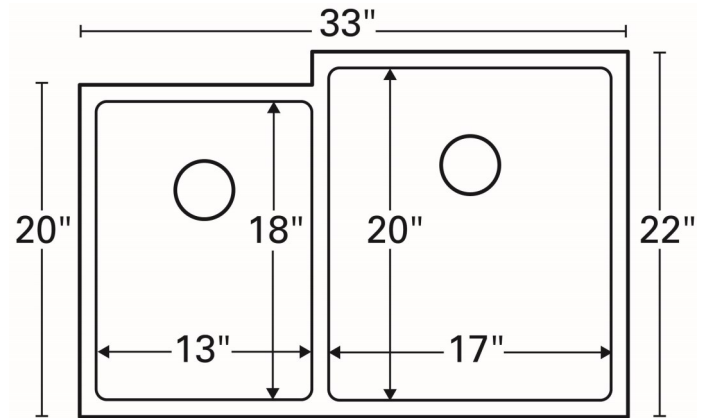

Series:	Elite Series
Material:	16 Gauge, Type 304 stainless steel
Installation Type:	Undermount
Configuration / Style:	Large/small bowl
Finish:	Soft satin brushed finish
Overall dimensions:	33" x 22"
Left Bowl dimensions:	13" x 18" x 10"
Right Bowl dimensions:	17" x 20" x 10"
Drain size:	3-1/2"
Min. cabinet size:	36"
Template included:	Yes
Clips included:	Yes
Accessories included:	Bottom grids, basket strainers