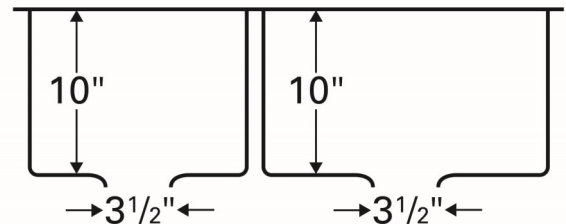

INSTALLATION PROFILE

PROJECT INFORMATION

PROJECT: _____

CONTACT: _____

DATE: _____

NOTES: _____

_____

_____

APPROVAL:

We reserve the right to update product specifications without notice. Please visit karran.com for the most current specification sheets. All dimensions are accurate to 1/4". REV 05-2022