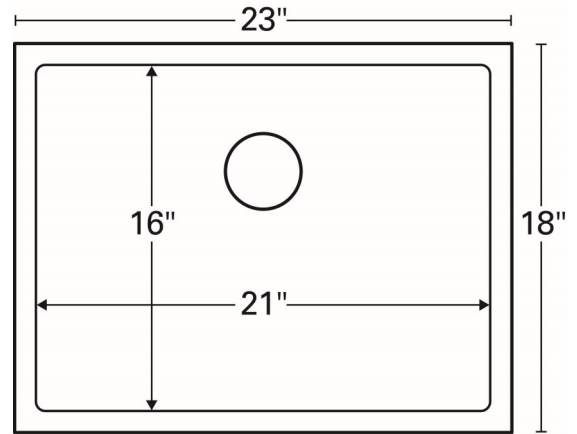

<b>Series:</b>	Elite Series
<b>Material:</b>	16 Gauge, Type 304 stainless steel
<b>Installation Type:</b>	Undermount
<b>Configuration / Style:</b>	Single bowl
<b>Finish:</b>	Soft satin brushed finish
<b>Overall dimensions:</b>	23" x 18"
<b>Bowl dimensions:</b>	21" x 16" x 10"
<b>Drain size:</b>	3-1/2"
<b>Min. cabinet size:</b>	27"
<b>Template included:</b>	Yes
<b>Clips included:</b>	Yes
<b>Accessories included:</b>	Basket strainer and bottom grid

**APPROVAL:**

We reserve the right to update product specifications without notice. Please visit [karran.com](http://karran.com) for the most current specification sheets. All dimensions are accurate to 1/4". REV 05-2022