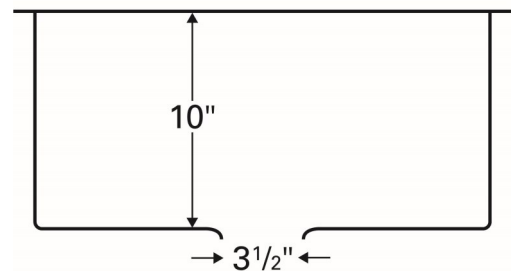

<b>Series:</b>	Elite Series
<b>Material:</b>	16 Gauge, Type 304 stainless steel
<b>Installation Type:</b>	Undermount
<b>Configuration / Style:</b>	Single bowl
<b>Finish:</b>	Soft satin brushed finish
<b>Overall dimensions:</b>	23" x 18"
<b>Bowl dimensions:</b>	21" x 16" x 10"
<b>Drain size:</b>	3-1/2"
<b>Min. cabinet size:</b>	27"
<b>Template included:</b>	Yes
<b>Clips included:</b>	Yes
<b>Accessories included:</b>	Basket strainer and bottom grid