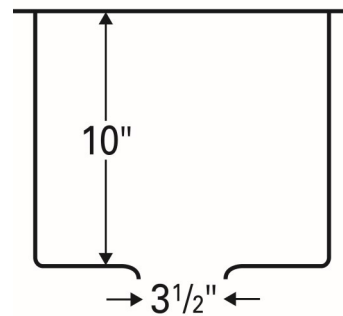

Series:	Elite Series
Material:	16 Gauge, Type 304 stainless steel
Installation Type:	Undermount
Configuration / Style:	Bar/prep bowl
Finish:	Soft satin brushed finish
Overall dimensions:	15" x 20"
Bowl dimensions:	13" x 18" x 10"
Drain size:	3-1/2"
Min. cabinet size:	18"
Template included:	Yes
Clips included:	Yes
Accessories included:	Bottom grid, basket strainer