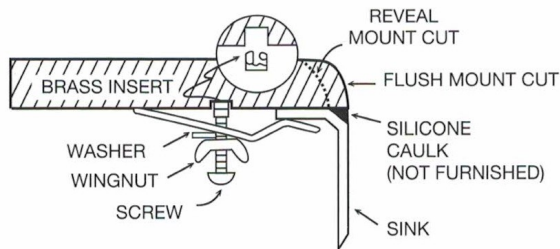

INSTALLATION PROFILE

PROJECT INFORMATION

PROJECT: _____

CONTACT: _____

DATE: _____

NOTES: _____

_____

_____

APPROVAL:

We reserve the right to update product specifications without notice. Please visit karran.com for the most current specification sheets. All dimensions are accurate to 1/4". REV 05-2022