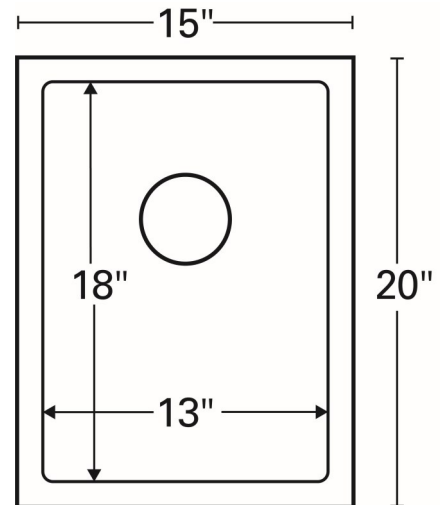

Series:	Elite Series
Material:	16 Gauge, Type 304 stainless steel
Installation Type:	Undermount
Configuration / Style:	Bar/prep bowl
Finish:	Soft satin brushed finish
Overall dimensions:	15" x 20"
Bowl dimensions:	13" x 18" x 10"
Drain size:	3-1/2"
Min. cabinet size:	18"
Template included:	Yes
Clips included:	Yes
Accessories included:	Bottom grid, basket strainer