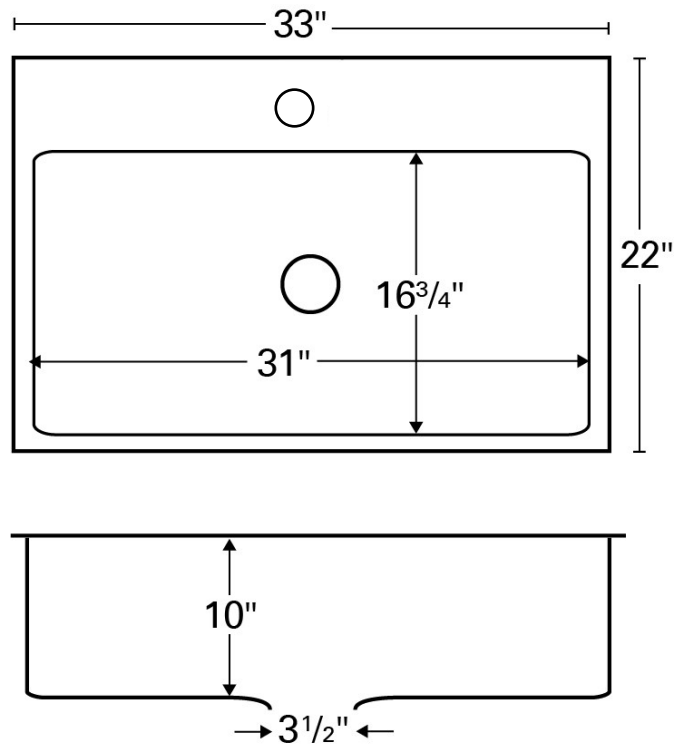

Series:	Elite Series
Material:	16 Gauge, Type 304 stainless steel
Installation Type:	Top mount
Configuration / Style:	Large single bowl
Finish:	Soft satin brushed finish
Overall dimensions:	33" x 22"
Bowl dimensions:	31" x 16-3/4" x 10"
Drain size:	3-1/2"
Min. cabinet size:	33"
Template included:	Yes
Clips included:	Yes
Accessories included:	Bottom grid, basket strainer