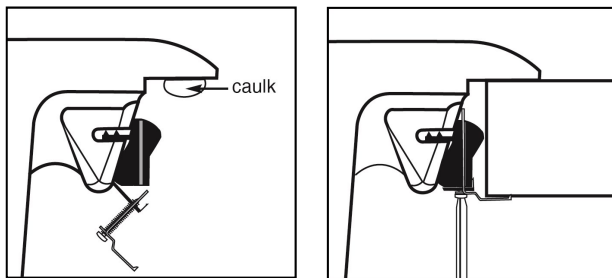

INSTALLATION PROFILE

PROJECT INFORMATION

PROJECT: _____

CONTACT: _____

DATE: _____

NOTES: _____

_____

_____

APPROVAL:

We reserve the right to update product specifications without notice. Please visit karran.com for the most current specification sheets. All dimensions are accurate to 1/4". REV 05-2022