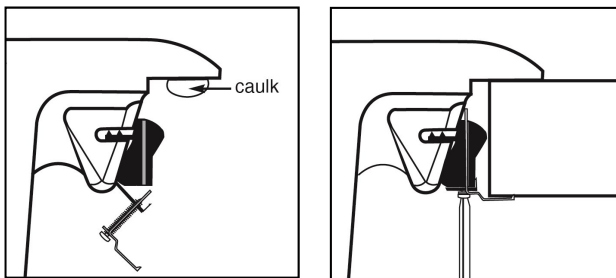

INSTALLATION PROFILE

PROJECT INFORMATION

PROJECT: _____

CONTACT: _____

DATE: _____

NOTES: _____

_____

_____

APPROVAL:

We reserve the right to update product specifications without notice. Please visit karran.com for the most current specification sheets. All dimensions are accurate to 1/4". REV 05-2022