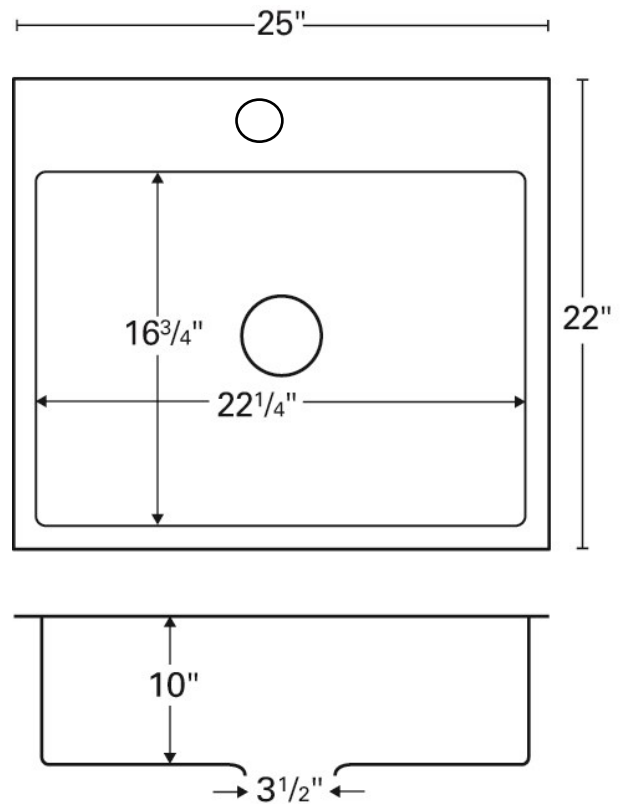

Series:	Elite Series
Material:	16 Gauge, Type 304 stainless steel
Installation Type:	Top mount
Configuration / Style:	Single bowl
Finish:	Soft satin brushed finish
Overall dimensions:	25" x 22"
Bowl dimensions:	22-1/4" x 16-3/4" x 10"
Drain size:	3-1/2"
Min. cabinet size:	27"
Template included:	Yes
Clips included:	Yes
Accessories included:	Bottom grid, basket strainer