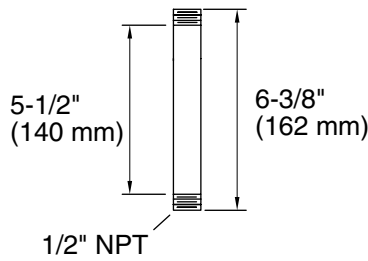

KALLISTA® Ceiling-Mount/Wall-Mount Shower Arm

FEATURES

- Solid brass construction for durability and reliability
- 1/2" NPT connection
- Complements Kallista Raindomes

CODES/STANDARDS APPLICABLE

1. Specified model meets or exceeds the following:
2. ASME A112.18.1/CSA B125.1

**P21520, P21521,
P21522, P21523**

P21521

SPECIFIED MODEL

Model	Description	Finishes				
P21520-00	3" Ceiling-mount shower arm	☐ CP Polished Chrome	☐ AD Nickel Silver	☐ AG Brushed Nickel	☐ BZ Antique Bronze	☐ 24K Polished Gold
		☐ W7 Black Nickel	☐ SA Antique Silver	☐ GN Gunmetal	☐ W6 Weathered Bronze	☐ LB Bronze
P21521-00	6" Ceiling-mount shower arm	☐ CP Polished Chrome	☐ AD Nickel Silver	☐ AG Brushed Nickel	☐ BZ Antique Bronze	☐ 24K Polished Gold
		☐ W7 Black Nickel	☐ SA Antique Silver	☐ GN Gunmetal	☐ W6 Weathered Bronze	☐ LB Bronze
P21522-00	12" Ceiling-mount shower arm	☐ CP Polished Chrome	☐ AD Nickel Silver	☐ AG Brushed Nickel	☐ BZ Antique Bronze	☐ 24K Polished Gold
		☐ W7 Black Nickel	☐ SA Antique Silver	☐ GN Gunmetal	☐ W6 Weathered Bronze	☐ LB Bronze
P21523-00	Wall-mount shower arm	☐ CP Polished Chrome	☐ AD Nickel Silver	☐ AG Brushed Nickel	☐ BZ Antique Bronze	☐ 24K Polished Gold
		☐ W7 Black Nickel	☐ SA Antique Silver	☐ GN Gunmetal	☐ W6 Weathered Bronze	☐ LB Bronze

We reserve the right to make revisions without notice in the design of products or in packaging unless this right has specifically been waived at the time the order is accepted.