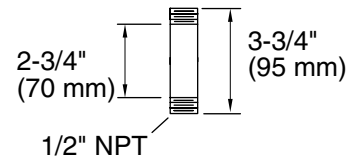

KALLISTA® Ceiling-Mount/Wall-Mount Shower Arm

FEATURES

- Solid brass construction for durability and reliability
- 1/2" NPT connection
- Complements Kallista Raindomes

CODES/STANDARDS APPLICABLE

1. Specified model meets or exceeds the following:
2. ASME A112.18.1/CSA B125.1

**P21520, P21521,
P21522, P21523**

P21520

SPECIFIED MODEL

Model	Description	Finishes				
P21520-00	3" Ceiling-mount shower arm	☐ CP Polished Chrome	☐ AD Nickel Silver	☐ AG Brushed Nickel	☐ BZ Antique Bronze	☐ 24K Polished Gold
		☐ W7 Black Nickel	☐ SA Antique Silver	☐ GN Gunmetal	☐ W6 Weathered Bronze	☐ LB Bronze
P21521-00	6" Ceiling-mount shower arm	☐ CP Polished Chrome	☐ AD Nickel Silver	☐ AG Brushed Nickel	☐ BZ Antique Bronze	☐ 24K Polished Gold
		☐ W7 Black Nickel	☐ SA Antique Silver	☐ GN Gunmetal	☐ W6 Weathered Bronze	☐ LB Bronze
P21522-00	12" Ceiling-mount shower arm	☐ CP Polished Chrome	☐ AD Nickel Silver	☐ AG Brushed Nickel	☐ BZ Antique Bronze	☐ 24K Polished Gold
		☐ W7 Black Nickel	☐ SA Antique Silver	☐ GN Gunmetal	☐ W6 Weathered Bronze	☐ LB Bronze
P21523-00	Wall-mount shower arm	☐ CP Polished Chrome	☐ AD Nickel Silver	☐ AG Brushed Nickel	☐ BZ Antique Bronze	☐ 24K Polished Gold
		☐ W7 Black Nickel	☐ SA Antique Silver	☐ GN Gunmetal	☐ W6 Weathered Bronze	☐ LB Bronze

We reserve the right to make revisions without notice in the design of products or in packaging unless this right has specifically been waived at the time the order is accepted.