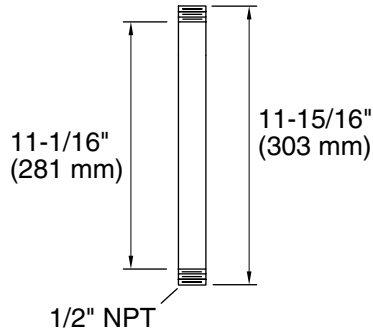

KALLISTA® Ceiling-Mount/Wall-Mount Shower Arm

FEATURES

- Solid brass construction for durability and reliability
- 1/2" NPT connection
- Complements Kallista Raindomes

CODES/STANDARDS APPLICABLE

1. Specified model meets or exceeds the following:
2. ASME A112.18.1/CSA B125.1

**P21520, P21521,
P21522, P21523**

P21522