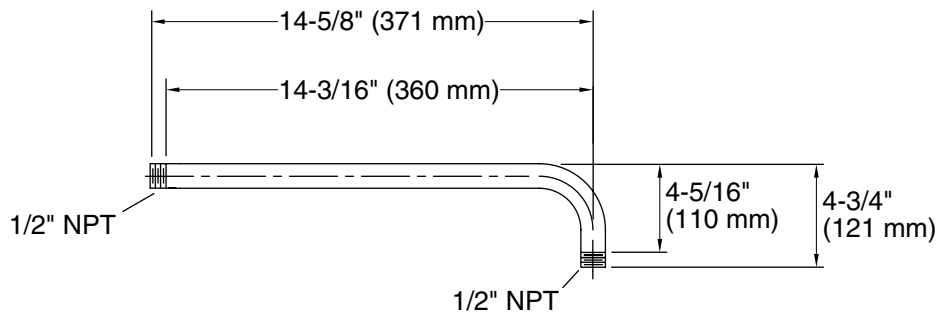

P21523

SPECIFIED MODEL

Model	Description	Finishes				
P21520-00	3" Ceiling-mount shower arm	☐ CP Polished Chrome	☐ AD Nickel Silver	☐ AG Brushed Nickel	☐ BZ Antique Bronze	☐ 24K Polished Gold
		☐ W7 Black Nickel	☐ SA Antique Silver	☐ GN Gunmetal	☐ W6 Weathered Bronze	☐ LB Bronze
P21521-00	6" Ceiling-mount shower arm	☐ CP Polished Chrome	☐ AD Nickel Silver	☐ AG Brushed Nickel	☐ BZ Antique Bronze	☐ 24K Polished Gold
		☐ W7 Black Nickel	☐ SA Antique Silver	☐ GN Gunmetal	☐ W6 Weathered Bronze	☐ LB Bronze
P21522-00	12" Ceiling-mount shower arm	☐ CP Polished Chrome	☐ AD Nickel Silver	☐ AG Brushed Nickel	☐ BZ Antique Bronze	☐ 24K Polished Gold
		☐ W7 Black Nickel	☐ SA Antique Silver	☐ GN Gunmetal	☐ W6 Weathered Bronze	☐ LB Bronze
P21523-00	Wall-mount shower arm	☐ CP Polished Chrome	☐ AD Nickel Silver	☐ AG Brushed Nickel	☐ BZ Antique Bronze	☐ 24K Polished Gold
		☐ W7 Black Nickel	☐ SA Antique Silver	☐ GN Gunmetal	☐ W6 Weathered Bronze	☐ LB Bronze

We reserve the right to make revisions without notice in the design of products or in packaging unless this right has specifically been waived at the time the order is accepted.