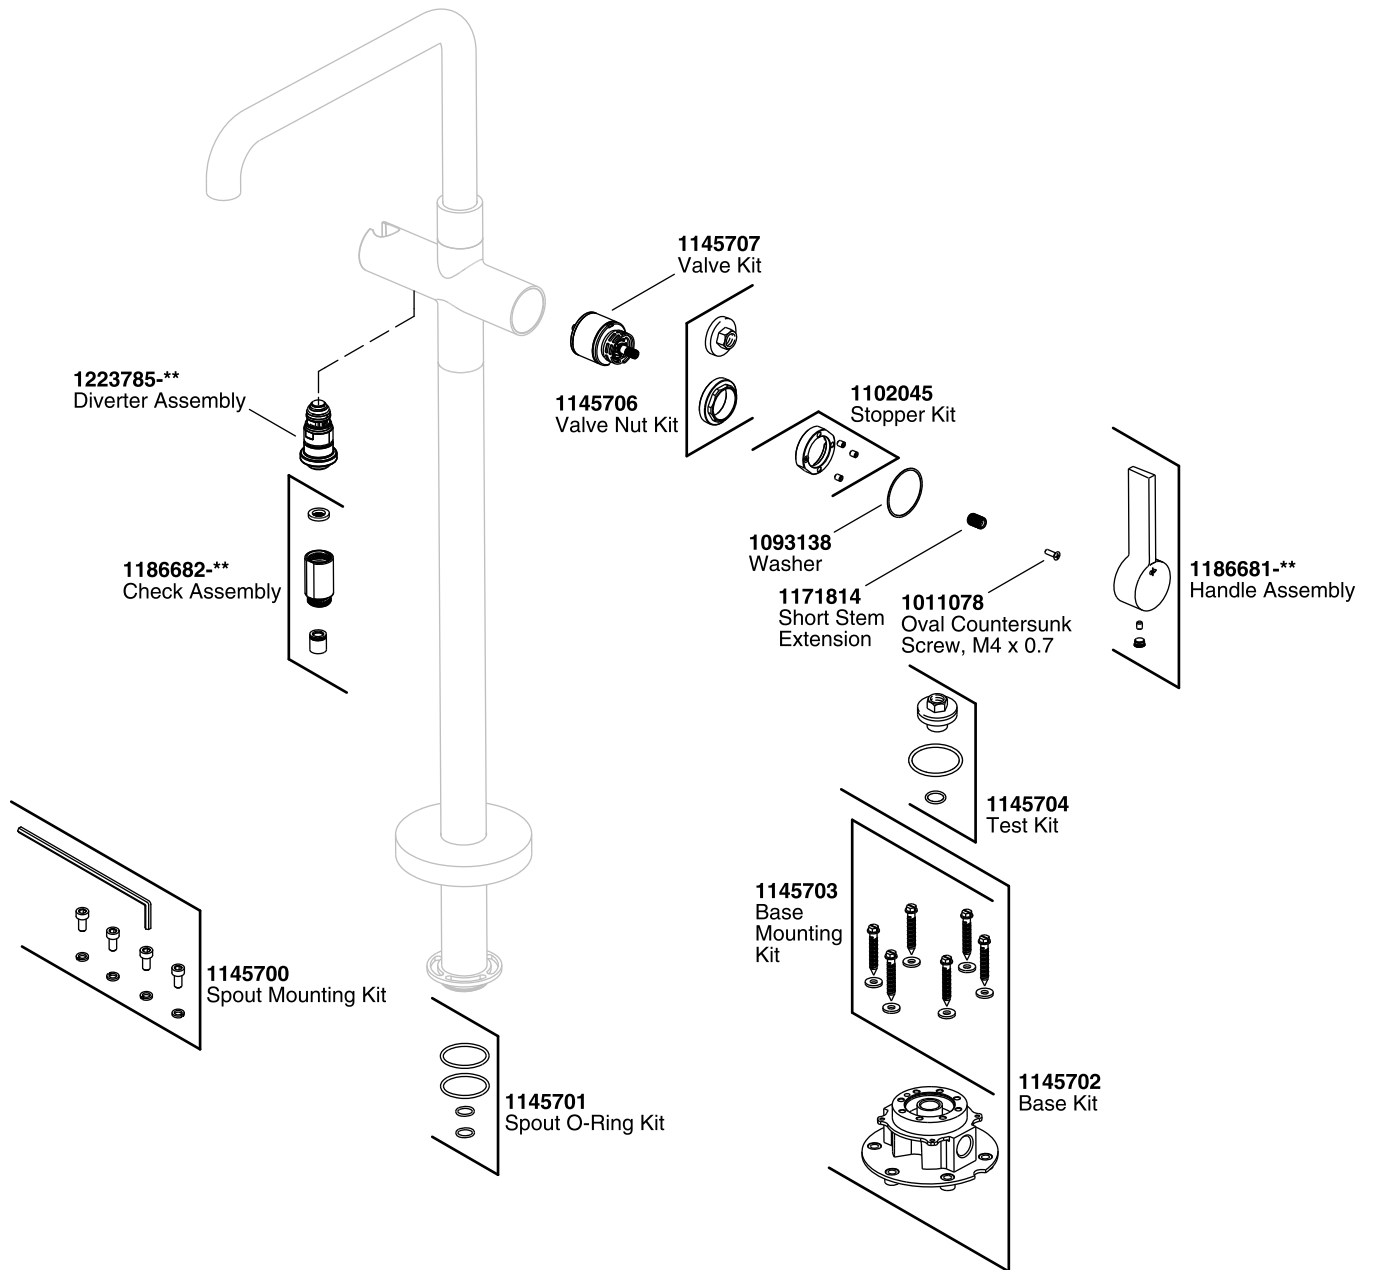

KALLISTA One™ Freestanding Bath Faucet

Service Parts

P24408

**Finish/color code must be specified when ordering

We reserve the right to make revisions without notice in the design of products or in packaging unless this right has specifically been waived at the time the order is accepted.